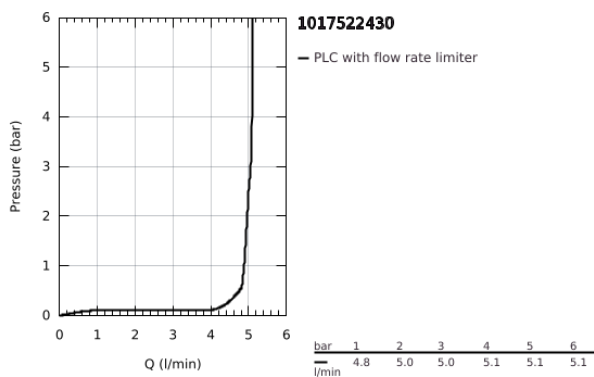

10 175 224 30 **GROHE CUBE0 SINGLE-LEVER BASIN MIXER 1/2"**
M-SIZE

PRODUCT DESCRIPTION

- Colour: matte black
- single hole installation
- metal lever
- GROHE SilkMove 28 mm ceramic cartridge
- adjustable flow rate limiter
- with temperature limiter
- GROHE EcoJoy - less water, perfect flow
- maximum flow rate (at 3 bar): 5 l/min
- GROHE FastFixation installation system
- smooth body with push-open waste set 1 1/4"
- flexible connection hoses

10 175 224 30 **GROHE CUBEO SINGLE-LEVER BASIN MIXER 1/2"**
M-SIZE

SPARE PARTS, January 2025 – now

- 1: Cubeo Lever (Spare part-nr. 1060132430)
- 2: Cap (Spare part-nr. 465812430)
- 3: Fitting ring (Spare part-nr. 07419000)
- 4: Cartridge (Spare part-nr. 46580000)
- 5: Mousseur (Spare part-nr. 481592430)
- 6: Cubeo Rosette (Spare part-nr. 1060152430)
- 7: Shank mounting kit (Spare part-nr. 46249000)
- 8: Waste set with push-open plug (Spare part-nr. 658072430)
- 9: Mounting wrench (Spare part-nr. 19017000)*