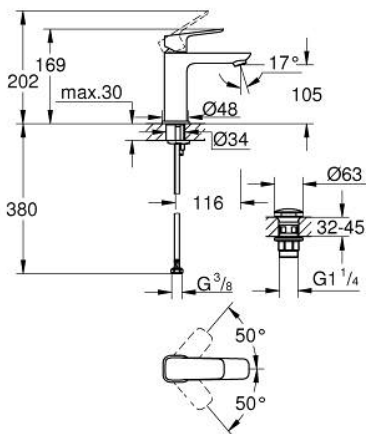

10 175 224 30 **GROHE CUBE0 SINGLE-LEVER BASIN MIXER 1/2"**
M-SIZE

PRODUCT DESCRIPTION

- Colour: matte black
- single hole installation
- metal lever
- GROHE SilkMove 28 mm ceramic cartridge
- adjustable flow rate limiter
- with temperature limiter
- GROHE EcoJoy - less water, perfect flow
- maximum flow rate (at 3 bar): 5 l/min
- GROHE FastFixation installation system
- smooth body with push-open waste set 1 1/4"
- flexible connection hoses

10 175 224 30 **GROHE CUBEO SINGLE-LEVER BASIN MIXER 1/2"**
M-SIZE

SPARE PARTS, January 2025 – now

- 1: Cubeo Lever (Spare part-nr. 1060132430)
- 2: Cap (Spare part-nr. 465812430)
- 3: Fitting ring (Spare part-nr. 07419000)
- 4: Cartridge (Spare part-nr. 46580000)
- 5: Mousseur (Spare part-nr. 481592430)
- 6: Cubeo Rosette (Spare part-nr. 1060152430)
- 7: Shank mounting kit (Spare part-nr. 46249000)
- 8: Waste set with push-open plug (Spare part-nr. 658072430)
- 9: Mounting wrench (Spare part-nr. 19017000)*