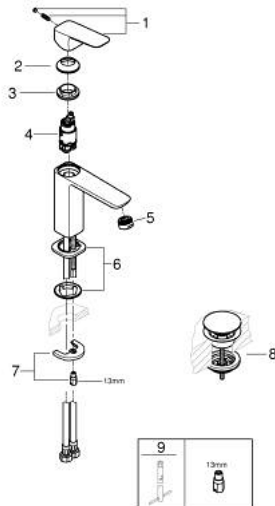

10 175 224 30 **GROHE CUBE0 SINGLE-LEVER BASIN MIXER 1/2"**
M-SIZE

PRODUCT DESCRIPTION

- Colour: matte black
- single hole installation
- metal lever
- GROHE SilkMove 28 mm ceramic cartridge
- adjustable flow rate limiter
- with temperature limiter
- GROHE EcoJoy - less water, perfect flow
- maximum flow rate (at 3 bar): 5 l/min
- GROHE FastFixation installation system
- smooth body with push-open waste set 1 1/4"
- flexible connection hoses

10 175 224 30 **GROHE CUBEO SINGLE-LEVER BASIN MIXER 1/2"**
M-SIZE

SPARE PARTS, January 2025 – now

- 1: Cubeo Lever (Spare part-nr. 1060132430)
- 2: Cap (Spare part-nr. 465812430)
- 3: Fitting ring (Spare part-nr. 07419000)
- 4: Cartridge (Spare part-nr. 46580000)
- 5: Mousseur (Spare part-nr. 481592430)
- 6: Cubeo Rosette (Spare part-nr. 1060152430)
- 7: Shank mounting kit (Spare part-nr. 46249000)
- 8: Waste set with push-open plug (Spare part-nr. 658072430)
- 9: Mounting wrench (Spare part-nr. 19017000)*