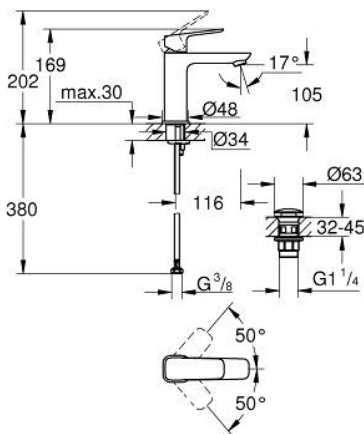

10 175 200 00 **GROHE CUBE0 SINGLE-LEVER BASIN MIXER 1/2"**  
**M-SIZE**

**PRODUCT DESCRIPTION**

- Colour: chrome
- single hole installation
- metal lever
- GROHE SilkMove 28 mm ceramic cartridge
- adjustable flow rate limiter
- with temperature limiter
- GROHE LongLife finish
- GROHE EcoJoy - less water, perfect flow
- maximum flow rate (at 3 bar): 5 l/min
- GROHE FastFixation installation system
- smooth body with push-open waste set 1 1/4"
- flexible connection hoses

10 175 200 00 **GROHE CUBEO SINGLE-LEVER BASIN MIXER 1/2"**  
**M-SIZE**

**SPARE PARTS**, January 2025 – now

- 1: Cubeo Lever (Spare part-nr. 1060130000)
- 2: Cap (Spare part-nr. 46581000)
- 3: Fitting ring (Spare part-nr. 07419000)
- 4: Cartridge (Spare part-nr. 46580000)
- 5: Mousseur (Spare part-nr. 48159000)
- 6: Cubeo Rosette (Spare part-nr. 1060150000)
- 7: Shank mounting kit (Spare part-nr. 46249000)
- 8: Waste set with push-open plug (Spare part-nr. 65807000)
- 9: Mounting wrench (Spare part-nr. 19017000)\*