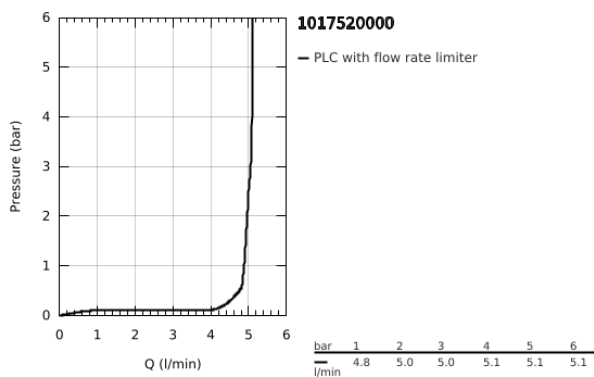

10 175 200 00 **GROHE CUBE0 SINGLE-LEVER BASIN MIXER 1/2"**  
**M-SIZE**

**PRODUCT DESCRIPTION**

- Colour: chrome
- single hole installation
- metal lever
- GROHE SilkMove 28 mm ceramic cartridge
- adjustable flow rate limiter
- with temperature limiter
- GROHE LongLife finish
- GROHE EcoJoy - less water, perfect flow
- maximum flow rate (at 3 bar): 5 l/min
- GROHE FastFixation installation system
- smooth body with push-open waste set 1 1/4"
- flexible connection hoses

10 175 200 00 **GROHE CUBEO SINGLE-LEVER BASIN MIXER 1/2"**  
**M-SIZE**

**SPARE PARTS**, January 2025 – now

- 1: Cubeo Lever (Spare part-nr. 1060130000)
- 2: Cap (Spare part-nr. 46581000)
- 3: Fitting ring (Spare part-nr. 07419000)
- 4: Cartridge (Spare part-nr. 46580000)
- 5: Mousseur (Spare part-nr. 48159000)
- 6: Cubeo Rosette (Spare part-nr. 1060150000)
- 7: Shank mounting kit (Spare part-nr. 46249000)
- 8: Waste set with push-open plug (Spare part-nr. 65807000)
- 9: Mounting wrench (Spare part-nr. 19017000)\*