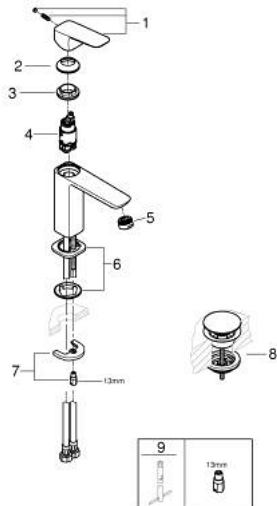

10 175 200 00 **GROHE CUBE0 SINGLE-LEVER BASIN MIXER 1/2"**  
**M-SIZE**

**PRODUCT DESCRIPTION**

- Colour: chrome
- single hole installation
- metal lever
- GROHE SilkMove 28 mm ceramic cartridge
- adjustable flow rate limiter
- with temperature limiter
- GROHE LongLife finish
- GROHE EcoJoy - less water, perfect flow
- maximum flow rate (at 3 bar): 5 l/min
- GROHE FastFixation installation system
- smooth body with push-open waste set 1 1/4"
- flexible connection hoses

10 175 200 00 **GROHE CUBEO SINGLE-LEVER BASIN MIXER 1/2"**  
**M-SIZE**

**SPARE PARTS**, January 2025 – now

- 1: Cubeo Lever (Spare part-nr. 1060130000)
- 2: Cap (Spare part-nr. 46581000)
- 3: Fitting ring (Spare part-nr. 07419000)
- 4: Cartridge (Spare part-nr. 46580000)
- 5: Mousseur (Spare part-nr. 48159000)
- 6: Cubeo Rosette (Spare part-nr. 1060150000)
- 7: Shank mounting kit (Spare part-nr. 46249000)
- 8: Waste set with push-open plug (Spare part-nr. 65807000)
- 9: Mounting wrench (Spare part-nr. 19017000)\*