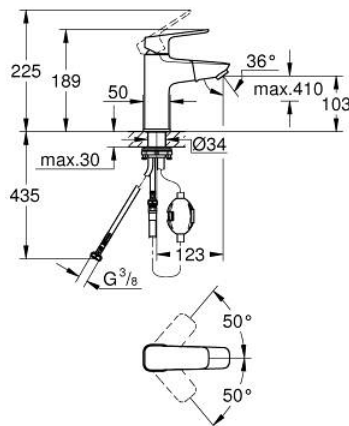

10 175 024 30 **GROHE CUBE0 SINGLE-LEVER BASIN MIXER 1/2"**
M-SIZE

PRODUCT DESCRIPTION

- Colour: matte black
- pull out spout
- single hole installation
- metal lever
- GROHE SilkMove 28 mm ceramic cartridge
- adjustable flow rate limiter
- with temperature limiter
- maximum flow rate (at 3 bar): 5 l/min
- rapid installation system
- MagneticDocking guarantees easy retraction and smooth docking of the spray head back to the starting position
- smooth body
- flexible connection hoses

10 175 024 30 **GROHE CUBE0 SINGLE-LEVER BASIN MIXER 1/2"**
M-SIZE

SPARE PARTS, January 2023 – now

- 1: lever (Spare part-nr. 1106832430)
- 2: cap (Spare part-nr. 1106842430)
- 3: Fitting ring (Spare part-nr. 46715000)
- 4: Cartridge (Spare part-nr. 46963000)
- 5: pull out spray (Spare part-nr. 1106852430)
- 5.1: flow control (Spare part-nr. 1106862430)
- 6: escutcheon (Spare part-nr. 1106872430)
- 7: Shank fastening assembly (Spare part-nr. 48384000)
- 8: Waste set with push-open plug (Spare part-nr. 658072430)*