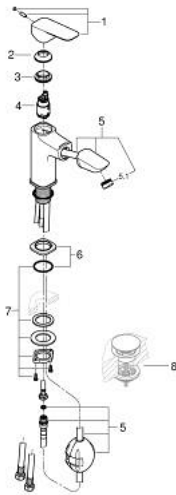

10 175 024 30 **GROHE CUBE0 SINGLE-LEVER BASIN MIXER 1/2"**
M-SIZE

PRODUCT DESCRIPTION

- Colour: matte black
- pull out spout
- single hole installation
- metal lever
- GROHE SilkMove 28 mm ceramic cartridge
- adjustable flow rate limiter
- with temperature limiter
- maximum flow rate (at 3 bar): 5 l/min
- rapid installation system
- MagneticDocking guarantees easy retraction and smooth docking of the spray head back to the starting position
- smooth body
- flexible connection hoses

10 175 024 30 **GROHE CUBE0 SINGLE-LEVER BASIN MIXER 1/2"**
M-SIZE

SPARE PARTS, January 2023 – now

- 1: lever (Spare part-nr. 1106832430)
- 2: cap (Spare part-nr. 1106842430)
- 3: Fitting ring (Spare part-nr. 46715000)
- 4: Cartridge (Spare part-nr. 46963000)
- 5: pull out spray (Spare part-nr. 1106852430)
- 5.1: flow control (Spare part-nr. 1106862430)
- 6: escutcheon (Spare part-nr. 1106872430)
- 7: Shank fastening assembly (Spare part-nr. 48384000)
- 8: Waste set with push-open plug (Spare part-nr. 658072430)*