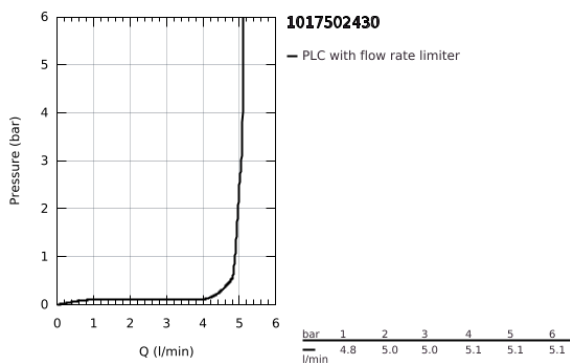

10 175 024 30 **GROHE CUBE0 SINGLE-LEVER BASIN MIXER 1/2"**
M-SIZE

PRODUCT DESCRIPTION

- Colour: matte black
- pull out spout
- single hole installation
- metal lever
- GROHE SilkMove 28 mm ceramic cartridge
- adjustable flow rate limiter
- with temperature limiter
- maximum flow rate (at 3 bar): 5 l/min
- rapid installation system
- MagneticDocking guarantees easy retraction and smooth docking of the spray head back to the starting position
- smooth body
- flexible connection hoses

10 175 024 30 **GROHE CUBE0 SINGLE-LEVER BASIN MIXER 1/2"**
M-SIZE

SPARE PARTS, January 2023 – now

- 1: lever (Spare part-nr. 1106832430)
- 2: cap (Spare part-nr. 1106842430)
- 3: Fitting ring (Spare part-nr. 46715000)
- 4: Cartridge (Spare part-nr. 46963000)
- 5: pull out spray (Spare part-nr. 1106852430)
- 5.1: flow control (Spare part-nr. 1106862430)
- 6: escutcheon (Spare part-nr. 1106872430)
- 7: Shank fastening assembly (Spare part-nr. 48384000)
- 8: Waste set with push-open plug (Spare part-nr. 658072430)*