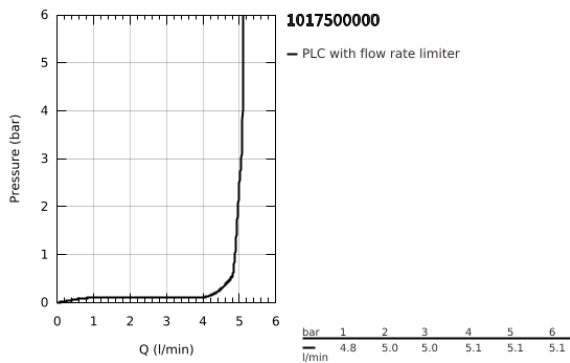

10 175 000 00 **GROHE CUBE0 SINGLE-LEVER BASIN MIXER 1/2"**
M-SIZE

PRODUCT DESCRIPTION

- Colour: chrome
- pull out spout
- single hole installation
- metal lever
- GROHE SilkMove 28 mm ceramic cartridge
- adjustable flow rate limiter
- with temperature limiter
- GROHE LongLife finish
- maximum flow rate (at 3 bar): 5 l/min
- rapid installation system
- MagneticDocking guarantees easy retraction and smooth docking of the spray head back to the starting position
- smooth body
- flexible connection hoses

10 175 000 00 **GROHE CUBE0 SINGLE-LEVER BASIN MIXER 1/2"**
M-SIZE

SPARE PARTS, January 2023 – now

- 1: lever (Spare part-nr. 1106830000)
- 2: cap (Spare part-nr. 1106840000)
- 3: Fitting ring (Spare part-nr. 46715000)
- 4: Cartridge (Spare part-nr. 46963000)
- 5: pull out spray (Spare part-nr. 1106850000)
- 5.1: flow control (Spare part-nr. 1106860000)
- 6: escutcheon (Spare part-nr. 1106870000)
- 7: Shank fastening assembly (Spare part-nr. 48384000)
- 8: Waste set with push-open plug (Spare part-nr. 65807000)*