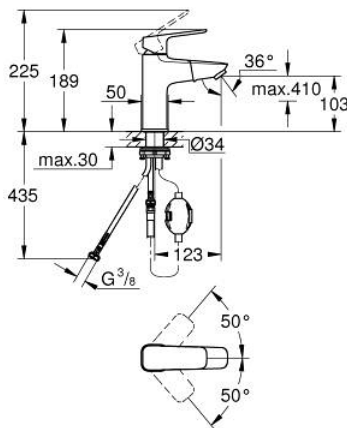

10 175 000 00 **GROHE CUBE0 SINGLE-LEVER BASIN MIXER 1/2"**
M-SIZE

PRODUCT DESCRIPTION

- Colour: chrome
- pull out spout
- single hole installation
- metal lever
- GROHE SilkMove 28 mm ceramic cartridge
- adjustable flow rate limiter
- with temperature limiter
- GROHE LongLife finish
- maximum flow rate (at 3 bar): 5 l/min
- rapid installation system
- MagneticDocking guarantees easy retraction and smooth docking of the spray head back to the starting position
- smooth body
- flexible connection hoses

10 175 000 00 **GROHE CUBE0 SINGLE-LEVER BASIN MIXER 1/2"**
M-SIZE

SPARE PARTS, January 2023 – now

- 1: lever (Spare part-nr. 1106830000)
- 2: cap (Spare part-nr. 1106840000)
- 3: Fitting ring (Spare part-nr. 46715000)
- 4: Cartridge (Spare part-nr. 46963000)
- 5: pull out spray (Spare part-nr. 1106850000)
- 5.1: flow control (Spare part-nr. 1106860000)
- 6: escutcheon (Spare part-nr. 1106870000)
- 7: Shank fastening assembly (Spare part-nr. 48384000)
- 8: Waste set with push-open plug (Spare part-nr. 65807000)*