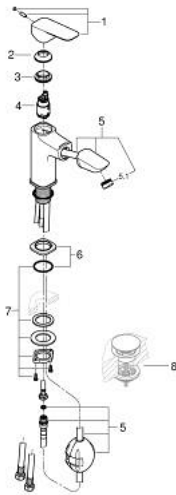

10 175 000 00 **GROHE CUBE0 SINGLE-LEVER BASIN MIXER 1/2"**
M-SIZE

PRODUCT DESCRIPTION

- Colour: chrome
- pull out spout
- single hole installation
- metal lever
- GROHE SilkMove 28 mm ceramic cartridge
- adjustable flow rate limiter
- with temperature limiter
- GROHE LongLife finish
- maximum flow rate (at 3 bar): 5 l/min
- rapid installation system
- MagneticDocking guarantees easy retraction and smooth docking of the spray head back to the starting position
- smooth body
- flexible connection hoses

10 175 000 00 **GROHE CUBE0 SINGLE-LEVER BASIN MIXER 1/2"**
M-SIZE

SPARE PARTS, January 2023 – now

- 1: lever (Spare part-nr. 1106830000)
- 2: cap (Spare part-nr. 1106840000)
- 3: Fitting ring (Spare part-nr. 46715000)
- 4: Cartridge (Spare part-nr. 46963000)
- 5: pull out spray (Spare part-nr. 1106850000)
- 5.1: flow control (Spare part-nr. 1106860000)
- 6: escutcheon (Spare part-nr. 1106870000)
- 7: Shank fastening assembly (Spare part-nr. 48384000)
- 8: Waste set with push-open plug (Spare part-nr. 65807000)*