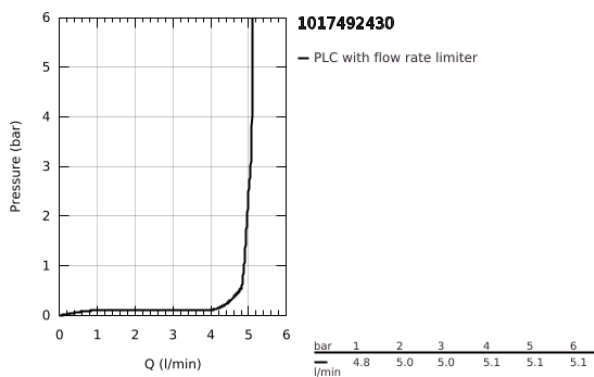

10 174 924 30 **GROHE CUBE0 SINGLE-LEVER BASIN MIXER 1/2"**
M-SIZE

PRODUCT DESCRIPTION

- Colour: matte black
- single hole installation
- metal lever
- GROHE SilkMove 28 mm ceramic cartridge
- adjustable flow rate limiter
- with temperature limiter
- GROHE EcoJoy - less water, perfect flow
- maximum flow rate (at 3 bar): 5 l/min
- GROHE FastFixation installation system
- pop-up waste set 1 1/4"
- flexible connection hoses

10 174 924 30 **GROHE CUBEO SINGLE-LEVER BASIN MIXER 1/2"**
M-SIZE

SPARE PARTS, January 2023 – now

- 1: Cubeo Lever (Spare part-nr. 1060132430)
 - 2: Cap (Spare part-nr. 465812430)
 - 3: Fitting ring (Spare part-nr. 07419000)
 - 4: Cartridge (Spare part-nr. 46580000)
 - 5: Mousseur (Spare part-nr. 481592430)
 - 6: lift rod (Spare part-nr. 659362430)
 - 7: Cubeo Rosette (Spare part-nr. 1060152430)
 - 8: Shank mounting kit (Spare part-nr. 46249000)
 - 9: Waste set 1 1/4" (Spare part-nr. 289102430)
 - 9.1: Plug (Spare part-nr. 071822430)
 - 9.2: Eccentric rod (Spare part-nr. 07052000)
 - 10: Eccentric rod (Spare part-nr. 07341000)*
 - 11: Mounting wrench (Spare part-nr. 19017000)*
- * Optional accessories