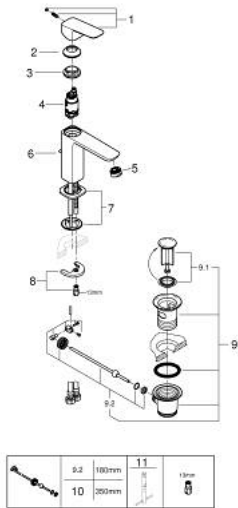

10 174 924 30 **GROHE CUBE0 SINGLE-LEVER BASIN MIXER 1/2"**
M-SIZE

PRODUCT DESCRIPTION

- Colour: matte black
- single hole installation
- metal lever
- GROHE SilkMove 28 mm ceramic cartridge
- adjustable flow rate limiter
- with temperature limiter
- GROHE EcoJoy - less water, perfect flow
- maximum flow rate (at 3 bar): 5 l/min
- GROHE FastFixation installation system
- pop-up waste set 1 1/4"
- flexible connection hoses

10 174 924 30 **GROHE CUBEO SINGLE-LEVER BASIN MIXER 1/2"**
M-SIZE

SPARE PARTS, January 2023 – now

- 1: Cubeo Lever (Spare part-nr. 1060132430)
 - 2: Cap (Spare part-nr. 465812430)
 - 3: Fitting ring (Spare part-nr. 07419000)
 - 4: Cartridge (Spare part-nr. 46580000)
 - 5: Mousseur (Spare part-nr. 481592430)
 - 6: lift rod (Spare part-nr. 659362430)
 - 7: Cubeo Rosette (Spare part-nr. 1060152430)
 - 8: Shank mounting kit (Spare part-nr. 46249000)
 - 9: Waste set 1 1/4" (Spare part-nr. 289102430)
 - 9.1: Plug (Spare part-nr. 071822430)
 - 9.2: Eccentric rod (Spare part-nr. 07052000)
 - 10: Eccentric rod (Spare part-nr. 07341000)*
 - 11: Mounting wrench (Spare part-nr. 19017000)*
- * Optional accessories