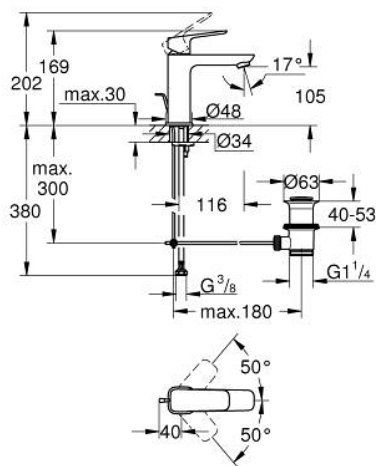

10 174 924 30 **GROHE CUBE0 SINGLE-LEVER BASIN MIXER 1/2"**
M-SIZE

PRODUCT DESCRIPTION

- Colour: matte black
- single hole installation
- metal lever
- GROHE SilkMove 28 mm ceramic cartridge
- adjustable flow rate limiter
- with temperature limiter
- GROHE EcoJoy - less water, perfect flow
- maximum flow rate (at 3 bar): 5 l/min
- GROHE FastFixation installation system
- pop-up waste set 1 1/4"
- flexible connection hoses

10 174 924 30 **GROHE CUBEO SINGLE-LEVER BASIN MIXER 1/2"**
M-SIZE

SPARE PARTS, January 2023 – now

- 1: Cubeo Lever (Spare part-nr. 1060132430)
 - 2: Cap (Spare part-nr. 465812430)
 - 3: Fitting ring (Spare part-nr. 07419000)
 - 4: Cartridge (Spare part-nr. 46580000)
 - 5: Mousseur (Spare part-nr. 481592430)
 - 6: lift rod (Spare part-nr. 659362430)
 - 7: Cubeo Rosette (Spare part-nr. 1060152430)
 - 8: Shank mounting kit (Spare part-nr. 46249000)
 - 9: Waste set 1 1/4" (Spare part-nr. 289102430)
 - 9.1: Plug (Spare part-nr. 071822430)
 - 9.2: Eccentric rod (Spare part-nr. 07052000)
 - 10: Eccentric rod (Spare part-nr. 07341000)*
 - 11: Mounting wrench (Spare part-nr. 19017000)*
- * Optional accessories