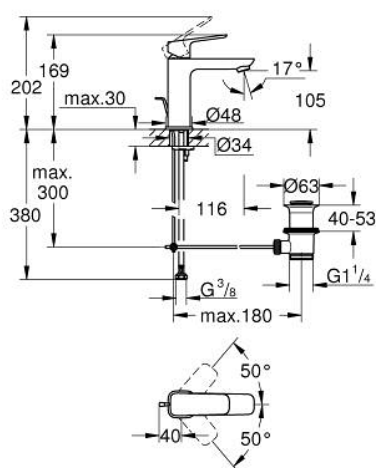

10 174 900 00 **GROHE CUBE0 SINGLE-LEVER BASIN MIXER 1/2"**
M-SIZE

PRODUCT DESCRIPTION

- Colour: chrome
- single hole installation
- metal lever
- GROHE SilkMove 28 mm ceramic cartridge
- adjustable flow rate limiter
- with temperature limiter
- AquaCalibrator
- maximum flow rate (at 3 bar): 5 l/min
- FastFixation installation system
- pop-up waste set 1 1/4"
- flexible connection hoses

10 174 900 00 **GROHE CUBE0 SINGLE-LEVER BASIN MIXER 1/2"**
M-SIZE

SPARE PARTS, January 2023 – now

- 1: Cubeo Lever (Spare part-nr. 1060130000)
- 2: Cap (Spare part-nr. 46581000)
- 3: Fitting ring (Spare part-nr. 07419000)
- 4: Cartridge (Spare part-nr. 46580000)
- 5: Mousseur (Spare part-nr. 48159000)
- 6: Lift rod (Spare part-nr. 65936PD0)
- 7: Cubeo Rosette (Spare part-nr. 1060150000)
- 8: Shank mounting kit (Spare part-nr. 46249000)
- 9: Waste set 1 1/4" (Spare part-nr. 28910000)
- 9.1: Plug (Spare part-nr. 07182000)
- 9.2: Eccentric rod (Spare part-nr. 07052000)
- 10: Eccentric rod (Spare part-nr. 07341000)*
- 11: Mounting wrench (Spare part-nr. 19017000)*