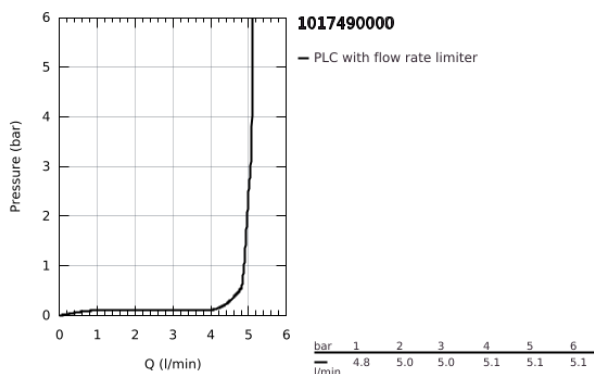

10 174 900 00 **GROHE CUBE0 SINGLE-LEVER BASIN MIXER 1/2"**
M-SIZE

PRODUCT DESCRIPTION

- Colour: chrome
- single hole installation
- metal lever
- GROHE SilkMove 28 mm ceramic cartridge
- adjustable flow rate limiter
- with temperature limiter
- AquaCalibrator
- maximum flow rate (at 3 bar): 5 l/min
- FastFixation installation system
- pop-up waste set 1 1/4"
- flexible connection hoses

10 174 900 00 **GROHE CUBE0 SINGLE-LEVER BASIN MIXER 1/2"**
M-SIZE

SPARE PARTS, January 2023 – now

- 1: Cubeo Lever (Spare part-nr. 1060130000)
- 2: Cap (Spare part-nr. 46581000)
- 3: Fitting ring (Spare part-nr. 07419000)
- 4: Cartridge (Spare part-nr. 46580000)
- 5: Mousseur (Spare part-nr. 48159000)
- 6: Lift rod (Spare part-nr. 65936PD0)
- 7: Cubeo Rosette (Spare part-nr. 1060150000)
- 8: Shank mounting kit (Spare part-nr. 46249000)
- 9: Waste set 1 1/4" (Spare part-nr. 28910000)
- 9.1: Plug (Spare part-nr. 07182000)
- 9.2: Eccentric rod (Spare part-nr. 07052000)
- 10: Eccentric rod (Spare part-nr. 07341000)*
- 11: Mounting wrench (Spare part-nr. 19017000)*