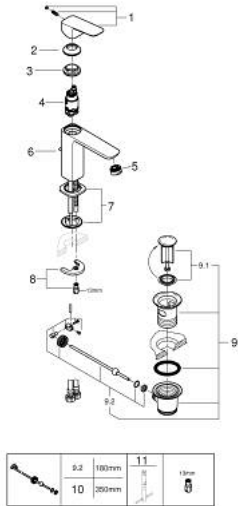

10 174 900 00 **GROHE CUBE0 SINGLE-LEVER BASIN MIXER 1/2"**
M-SIZE

PRODUCT DESCRIPTION

- Colour: chrome
- single hole installation
- metal lever
- GROHE SilkMove 28 mm ceramic cartridge
- adjustable flow rate limiter
- with temperature limiter
- AquaCalibrator
- maximum flow rate (at 3 bar): 5 l/min
- FastFixation installation system
- pop-up waste set 1 1/4"
- flexible connection hoses

10 174 900 00 **GROHE CUBE0 SINGLE-LEVER BASIN MIXER 1/2"**
M-SIZE

SPARE PARTS, January 2023 – now

- 1: Cubeo Lever (Spare part-nr. 1060130000)
- 2: Cap (Spare part-nr. 46581000)
- 3: Fitting ring (Spare part-nr. 07419000)
- 4: Cartridge (Spare part-nr. 46580000)
- 5: Mousseur (Spare part-nr. 48159000)
- 6: Lift rod (Spare part-nr. 65936PD0)
- 7: Cubeo Rosette (Spare part-nr. 1060150000)
- 8: Shank mounting kit (Spare part-nr. 46249000)
- 9: Waste set 1 1/4" (Spare part-nr. 28910000)
- 9.1: Plug (Spare part-nr. 07182000)
- 9.2: Eccentric rod (Spare part-nr. 07052000)
- 10: Eccentric rod (Spare part-nr. 07341000)*
- 11: Mounting wrench (Spare part-nr. 19017000)*