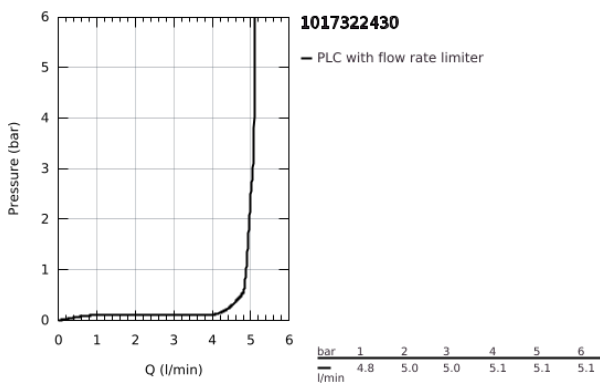

10 173 224 30 **GROHE CUBE0 SINGLE-LEVER BASIN MIXER 1/2"**
S-SIZE

PRODUCT DESCRIPTION

- Colour: matte black
- single hole installation
- metal lever
- GROHE SilkMove 28 mm ceramic cartridge
- EcoMode - cold water flow in mid-lever position saves energy
- adjustable flow rate limiter
- with temperature limiter
- GROHE EcoJoy - less water, perfect flow
- maximum flow rate (at 3 bar): 5 l/min
- GROHE FastFixation installation system
- smooth body with push-open waste set 1 1/4"
- flexible connection hoses

10 173 224 30 GROHE CUBEO SINGLE-LEVER BASIN MIXER 1/2" S-SIZE

SPARE PARTS, January 2023 – now

- 1: lever (Spare part-nr. 1060182430)
 - 2: Cap (Spare part-nr. 465812430)
 - 3: Fitting ring (Spare part-nr. 07419000)
 - 4: Cubeo Cartridge (Spare part-nr. 1060179990)
 - 5: Mousseur (Spare part-nr. 481592430)
 - 6: Cubeo Rosette (Spare part-nr. 1060152430)
 - 7: Shank mounting kit (Spare part-nr. 46249000)
 - 8: Waste set with push-open plug (Spare part-nr. 658072430)
 - 9: Mounting wrench (Spare part-nr. 19017000)*
- * Optional accessories