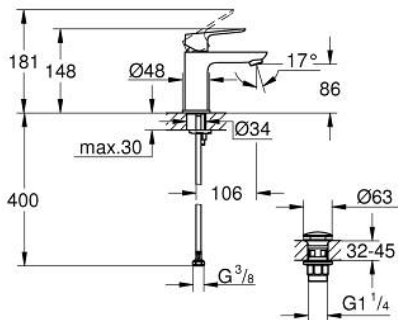

10 173 224 30 **GROHE CUBE0 SINGLE-LEVER BASIN MIXER 1/2"**
S-SIZE

PRODUCT DESCRIPTION

- Colour: matte black
- single hole installation
- metal lever
- GROHE SilkMove 28 mm ceramic cartridge
- EcoMode - cold water flow in mid-lever position saves energy
- adjustable flow rate limiter
- with temperature limiter
- GROHE EcoJoy - less water, perfect flow
- maximum flow rate (at 3 bar): 5 l/min
- GROHE FastFixation installation system
- smooth body with push-open waste set 1 1/4"
- flexible connection hoses

10 173 224 30 GROHE CUBEO SINGLE-LEVER BASIN MIXER 1/2" S-SIZE

SPARE PARTS, January 2023 – now

- 1: lever (Spare part-nr. 1060182430)
 - 2: Cap (Spare part-nr. 465812430)
 - 3: Fitting ring (Spare part-nr. 07419000)
 - 4: Cubeo Cartridge (Spare part-nr. 1060179990)
 - 5: Mousseur (Spare part-nr. 481592430)
 - 6: Cubeo Rosette (Spare part-nr. 1060152430)
 - 7: Shank mounting kit (Spare part-nr. 46249000)
 - 8: Waste set with push-open plug (Spare part-nr. 658072430)
 - 9: Mounting wrench (Spare part-nr. 19017000)*
- * Optional accessories