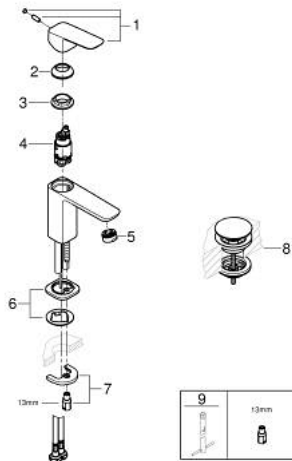

10 173 224 30 **GROHE CUBE0 SINGLE-LEVER BASIN MIXER 1/2"**  
**S-SIZE**

**PRODUCT DESCRIPTION**

- Colour: matte black
- single hole installation
- metal lever
- GROHE SilkMove 28 mm ceramic cartridge
- OpenCold - cold water flow in mid-lever position
- adjustable flow rate limiter
- with temperature limiter
- AquaCalibrator
- maximum flow rate (at 3 bar): 5 l/min
- FastFixation installation system
- smooth body with push-open waste set 1 1/4"
- flexible connection hoses

## 10 173 224 30 GROHE CUBEO SINGLE-LEVER BASIN MIXER 1/2" S-SIZE

### SPARE PARTS, January 2023 – now

- 1: lever (Spare part-nr. 1060182430)
- 2: Cap (Spare part-nr. 465812430)
- 3: Fitting ring (Spare part-nr. 07419000)
- 4: Cubeo Cartridge (Spare part-nr. 1060179990)
- 5: Mousseur (Spare part-nr. 481592430)
- 6: Cubeo Rosette (Spare part-nr. 1060152430)
- 7: Shank mounting kit (Spare part-nr. 46249000)
- 8: Waste set with push-open plug (Spare part-nr. 658072430)
- 9: Mounting wrench (Spare part-nr. 19017000)\*