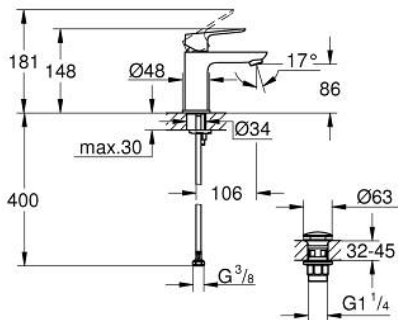

10 173 224 30 **GROHE CUBE0 SINGLE-LEVER BASIN MIXER 1/2"**  
**S-SIZE**

**PRODUCT DESCRIPTION**

- Colour: matte black
- single hole installation
- metal lever
- GROHE SilkMove 28 mm ceramic cartridge
- OpenCold - cold water flow in mid-lever position
- adjustable flow rate limiter
- with temperature limiter
- AquaCalibrator
- maximum flow rate (at 3 bar): 5 l/min
- FastFixation installation system
- smooth body with push-open waste set 1 1/4"
- flexible connection hoses

## 10 173 224 30 GROHE CUBEO SINGLE-LEVER BASIN MIXER 1/2" S-SIZE

### SPARE PARTS, January 2023 – now

- 1: lever (Spare part-nr. 1060182430)
- 2: Cap (Spare part-nr. 465812430)
- 3: Fitting ring (Spare part-nr. 07419000)
- 4: Cubeo Cartridge (Spare part-nr. 1060179990)
- 5: Mousseur (Spare part-nr. 481592430)
- 6: Cubeo Rosette (Spare part-nr. 1060152430)
- 7: Shank mounting kit (Spare part-nr. 46249000)
- 8: Waste set with push-open plug (Spare part-nr. 658072430)
- 9: Mounting wrench (Spare part-nr. 19017000)\*