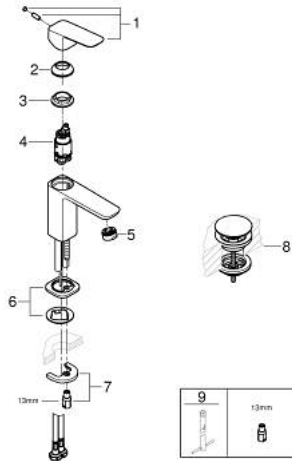

10 173 224 30 **GROHE CUBE0 SINGLE-LEVER BASIN MIXER 1/2"**
S-SIZE

PRODUCT DESCRIPTION

- Colour: matte black
- single hole installation
- metal lever
- GROHE SilkMove 28 mm ceramic cartridge
- EcoMode - cold water flow in mid-lever position saves energy
- adjustable flow rate limiter
- with temperature limiter
- GROHE EcoJoy - less water, perfect flow
- maximum flow rate (at 3 bar): 5 l/min
- GROHE FastFixation installation system
- smooth body with push-open waste set 1 1/4"
- flexible connection hoses

10 173 224 30 GROHE CUBEO SINGLE-LEVER BASIN MIXER 1/2" S-SIZE

SPARE PARTS, January 2023 – now

- 1: lever (Spare part-nr. 1060182430)
 - 2: Cap (Spare part-nr. 465812430)
 - 3: Fitting ring (Spare part-nr. 07419000)
 - 4: Cubeo Cartridge (Spare part-nr. 1060179990)
 - 5: Mousseur (Spare part-nr. 481592430)
 - 6: Cubeo Rosette (Spare part-nr. 1060152430)
 - 7: Shank mounting kit (Spare part-nr. 46249000)
 - 8: Waste set with push-open plug (Spare part-nr. 658072430)
 - 9: Mounting wrench (Spare part-nr. 19017000)*
- * Optional accessories