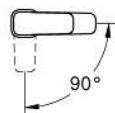

10 173 224 30 **GROHE CUBE0 SINGLE-LEVER BASIN MIXER 1/2"**
S-SIZE

PRODUCT DESCRIPTION

- Colour: matte black
- single hole installation
- metal lever
- GROHE SilkMove 28 mm ceramic cartridge
- EcoMode - cold water flow in mid-lever position saves energy
- adjustable flow rate limiter
- with temperature limiter
- GROHE EcoJoy - less water, perfect flow
- maximum flow rate (at 3 bar): 5 l/min
- GROHE FastFixation installation system
- smooth body with push-open waste set 1 1/4"
- flexible connection hoses

10 173 224 30 GROHE CUBEO SINGLE-LEVER BASIN MIXER 1/2" S-SIZE

SPARE PARTS, January 2023 – now

- 1: lever (Spare part-nr. 1060182430)
 - 2: Cap (Spare part-nr. 465812430)
 - 3: Fitting ring (Spare part-nr. 07419000)
 - 4: Cubeo Cartridge (Spare part-nr. 1060179990)
 - 5: Mousseur (Spare part-nr. 481592430)
 - 6: Cubeo Rosette (Spare part-nr. 1060152430)
 - 7: Shank mounting kit (Spare part-nr. 46249000)
 - 8: Waste set with push-open plug (Spare part-nr. 658072430)
 - 9: Mounting wrench (Spare part-nr. 19017000)*
- * Optional accessories