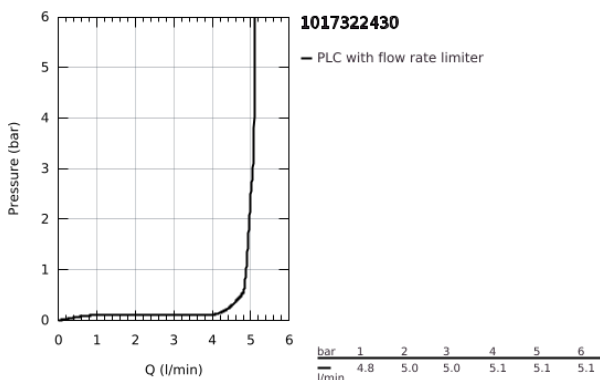

10 173 224 30 **GROHE CUBE0 SINGLE-LEVER BASIN MIXER 1/2"**  
**S-SIZE**

**PRODUCT DESCRIPTION**

- Colour: matte black
- single hole installation
- metal lever
- GROHE SilkMove 28 mm ceramic cartridge
- OpenCold - cold water flow in mid-lever position
- adjustable flow rate limiter
- with temperature limiter
- AquaCalibrator
- maximum flow rate (at 3 bar): 5 l/min
- FastFixation installation system
- smooth body with push-open waste set 1 1/4"
- flexible connection hoses

## 10 173 224 30 GROHE CUBEO SINGLE-LEVER BASIN MIXER 1/2" S-SIZE