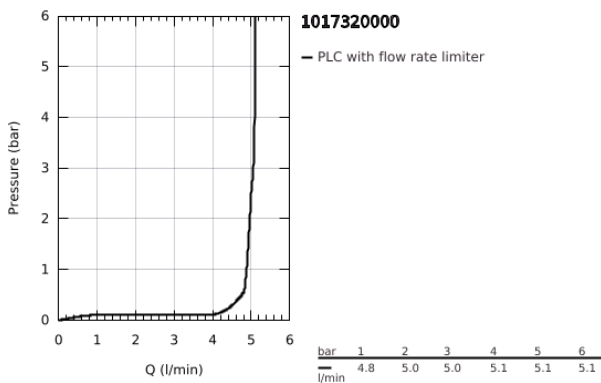

10 173 200 00 **GROHE CUBEO SINGLE-LEVER BASIN MIXER 1/2"**
S-SIZE

PRODUCT DESCRIPTION

- Colour: chrome
- single hole installation
- metal lever
- GROHE SilkMove 28 mm ceramic cartridge
- EcoMode - cold water flow in mid-lever position saves energy
- adjustable flow rate limiter
- with temperature limiter
- GROHE LongLife finish
- GROHE EcoJoy - less water, perfect flow
- maximum flow rate (at 3 bar): 5 l/min
- GROHE FastFixation installation system
- smooth body with push-open waste set 1 1/4"
- flexible connection hoses

10 173 200 00 **GROHE CUBEO SINGLE-LEVER BASIN MIXER 1/2"**
S-SIZE

SPARE PARTS, January 2023 – now

- 1: Cubeo Lever (Spare part-nr. 1060180000)
- 2: Cap (Spare part-nr. 46581000)
- 3: Fitting ring (Spare part-nr. 07419000)
- 4: Cubeo Cartridge (Spare part-nr. 1060179990)
- 5: Mousseur (Spare part-nr. 48159000)
- 6: Cubeo Rosette (Spare part-nr. 1060150000)
- 7: Shank mounting kit (Spare part-nr. 46249000)
- 8: Waste set with push-open plug (Spare part-nr. 65807000)
- 9: Mounting wrench (Spare part-nr. 19017000)*