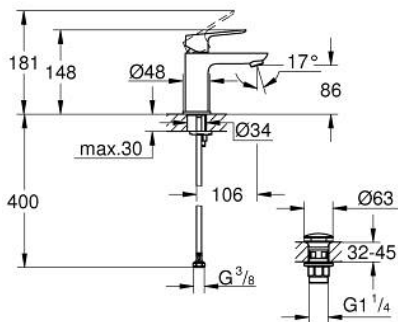

10 173 200 00 **GROHE CUBEO SINGLE-LEVER BASIN MIXER 1/2"**
S-SIZE

PRODUCT DESCRIPTION

- Colour: chrome
- single hole installation
- metal lever
- GROHE SilkMove 28 mm ceramic cartridge
- EcoMode - cold water flow in mid-lever position saves energy
- adjustable flow rate limiter
- with temperature limiter
- GROHE LongLife finish
- GROHE EcoJoy - less water, perfect flow
- maximum flow rate (at 3 bar): 5 l/min
- GROHE FastFixation installation system
- smooth body with push-open waste set 1 1/4"
- flexible connection hoses

10 173 200 00 **GROHE CUBEO SINGLE-LEVER BASIN MIXER 1/2"**
S-SIZE

SPARE PARTS, January 2023 – now

- 1: Cubeo Lever (Spare part-nr. 1060180000)
- 2: Cap (Spare part-nr. 46581000)
- 3: Fitting ring (Spare part-nr. 07419000)
- 4: Cubeo Cartridge (Spare part-nr. 1060179990)
- 5: Mousseur (Spare part-nr. 48159000)
- 6: Cubeo Rosette (Spare part-nr. 1060150000)
- 7: Shank mounting kit (Spare part-nr. 46249000)
- 8: Waste set with push-open plug (Spare part-nr. 65807000)
- 9: Mounting wrench (Spare part-nr. 19017000)*