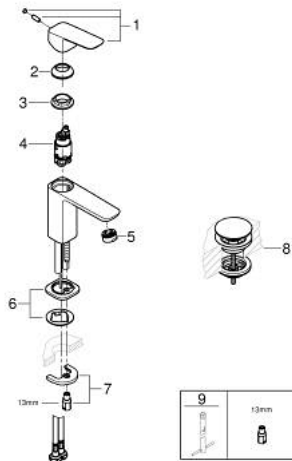

10 173 200 00 **GROHE CUBEO SINGLE-LEVER BASIN MIXER 1/2"**
S-SIZE

PRODUCT DESCRIPTION

- Colour: chrome
- single hole installation
- metal lever
- GROHE SilkMove 28 mm ceramic cartridge
- EcoMode - cold water flow in mid-lever position saves energy
- adjustable flow rate limiter
- with temperature limiter
- GROHE LongLife finish
- GROHE EcoJoy - less water, perfect flow
- maximum flow rate (at 3 bar): 5 l/min
- GROHE FastFixation installation system
- smooth body with push-open waste set 1 1/4"
- flexible connection hoses

10 173 200 00 **GROHE CUBEO SINGLE-LEVER BASIN MIXER 1/2"**
S-SIZE

SPARE PARTS, January 2023 – now

- 1: Cubeo Lever (Spare part-nr. 1060180000)
- 2: Cap (Spare part-nr. 46581000)
- 3: Fitting ring (Spare part-nr. 07419000)
- 4: Cubeo Cartridge (Spare part-nr. 1060179990)
- 5: Mousseur (Spare part-nr. 48159000)
- 6: Cubeo Rosette (Spare part-nr. 1060150000)
- 7: Shank mounting kit (Spare part-nr. 46249000)
- 8: Waste set with push-open plug (Spare part-nr. 65807000)
- 9: Mounting wrench (Spare part-nr. 19017000)*