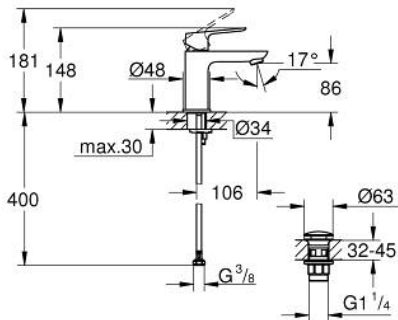

10 173 200 00 **GROHE CUBE0 SINGLE-LEVER BASIN MIXER 1/2"**
S-SIZE

PRODUCT DESCRIPTION

- Colour: chrome
- single hole installation
- metal lever
- GROHE SilkMove 28 mm ceramic cartridge
- OpenCold - cold water flow in mid-lever position
- adjustable flow rate limiter
- with temperature limiter
- GROHE LongLife finish
- GROHE EcoJoy - less water, perfect flow
- maximum flow rate (at 3 bar): 5 l/min
- GROHE FastFixation installation system
- smooth body with push-open waste set 1 1/4"
- flexible connection hoses

10 173 200 00 **GROHE CUBEO SINGLE-LEVER BASIN MIXER 1/2"**
S-SIZE

SPARE PARTS, January 2023 – now

- 1: Cubeo Lever (Spare part-nr. 1060180000)
 - 2: Cap (Spare part-nr. 46581000)
 - 3: Fitting ring (Spare part-nr. 07419000)
 - 4: Cubeo Cartridge (Spare part-nr. 1060179990)
 - 5: Mousseur (Spare part-nr. 48159000)
 - 6: Cubeo Rosette (Spare part-nr. 1060150000)
 - 7: Shank mounting kit (Spare part-nr. 46249000)
 - 8: Waste set with push-open plug (Spare part-nr. 65807000)
 - 9: Mounting wrench (Spare part-nr. 19017000)*
- * Optional accessories