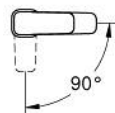

10 173 200 00 **GROHE CUBEO SINGLE-LEVER BASIN MIXER 1/2"**
S-SIZE

PRODUCT DESCRIPTION

- Colour: chrome
- single hole installation
- metal lever
- GROHE SilkMove 28 mm ceramic cartridge
- EcoMode - cold water flow in mid-lever position saves energy
- adjustable flow rate limiter
- with temperature limiter
- GROHE LongLife finish
- GROHE EcoJoy - less water, perfect flow
- maximum flow rate (at 3 bar): 5 l/min
- GROHE FastFixation installation system
- smooth body with push-open waste set 1 1/4"
- flexible connection hoses

10 173 200 00 **GROHE CUBEO SINGLE-LEVER BASIN MIXER 1/2"**
S-SIZE

SPARE PARTS, January 2023 – now

- 1: Cubeo Lever (Spare part-nr. 1060180000)
- 2: Cap (Spare part-nr. 46581000)
- 3: Fitting ring (Spare part-nr. 07419000)
- 4: Cubeo Cartridge (Spare part-nr. 1060179990)
- 5: Mousseur (Spare part-nr. 48159000)
- 6: Cubeo Rosette (Spare part-nr. 1060150000)
- 7: Shank mounting kit (Spare part-nr. 46249000)
- 8: Waste set with push-open plug (Spare part-nr. 65807000)
- 9: Mounting wrench (Spare part-nr. 19017000)*