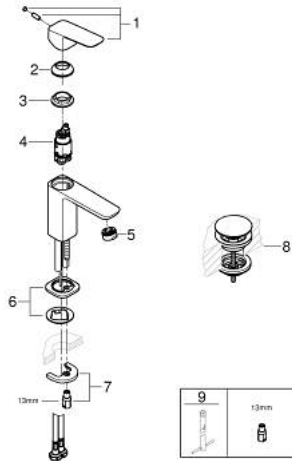

10 173 200 00 **GROHE CUBE0 SINGLE-LEVER BASIN MIXER 1/2"**
S-SIZE

PRODUCT DESCRIPTION

- Colour: chrome
- single hole installation
- metal lever
- GROHE SilkMove 28 mm ceramic cartridge
- OpenCold - cold water flow in mid-lever position
- adjustable flow rate limiter
- with temperature limiter
- GROHE LongLife finish
- GROHE EcoJoy - less water, perfect flow
- maximum flow rate (at 3 bar): 5 l/min
- GROHE FastFixation installation system
- smooth body with push-open waste set 1 1/4"
- flexible connection hoses

10 173 200 00 **GROHE CUBEO SINGLE-LEVER BASIN MIXER 1/2"**
S-SIZE

SPARE PARTS, January 2023 – now

- 1: Cubeo Lever (Spare part-nr. 1060180000)
 - 2: Cap (Spare part-nr. 46581000)
 - 3: Fitting ring (Spare part-nr. 07419000)
 - 4: Cubeo Cartridge (Spare part-nr. 1060179990)
 - 5: Mousseur (Spare part-nr. 48159000)
 - 6: Cubeo Rosette (Spare part-nr. 1060150000)
 - 7: Shank mounting kit (Spare part-nr. 46249000)
 - 8: Waste set with push-open plug (Spare part-nr. 65807000)
 - 9: Mounting wrench (Spare part-nr. 19017000)*
- * Optional accessories