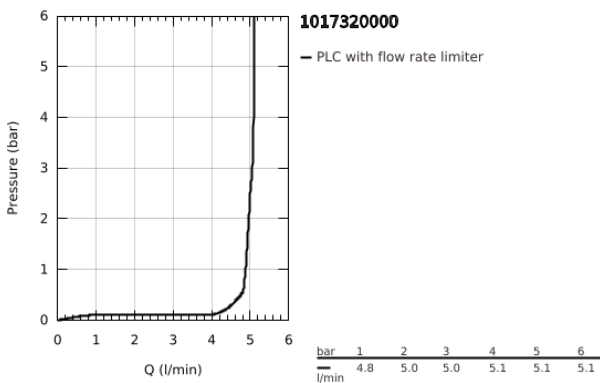

10 173 200 00 **GROHE CUBE0 SINGLE-LEVER BASIN MIXER 1/2"**
S-SIZE

PRODUCT DESCRIPTION

- Colour: chrome
- single hole installation
- metal lever
- GROHE SilkMove 28 mm ceramic cartridge
- OpenCold - cold water flow in mid-lever position
- adjustable flow rate limiter
- with temperature limiter
- GROHE LongLife finish
- GROHE EcoJoy - less water, perfect flow
- maximum flow rate (at 3 bar): 5 l/min
- GROHE FastFixation installation system
- smooth body with push-open waste set 1 1/4"
- flexible connection hoses

10 173 200 00 **GROHE CUBEO SINGLE-LEVER BASIN MIXER 1/2"**
S-SIZE

SPARE PARTS, January 2023 – now

- 1: Cubeo Lever (Spare part-nr. 1060180000)
 - 2: Cap (Spare part-nr. 46581000)
 - 3: Fitting ring (Spare part-nr. 07419000)
 - 4: Cubeo Cartridge (Spare part-nr. 1060179990)
 - 5: Mousseur (Spare part-nr. 48159000)
 - 6: Cubeo Rosette (Spare part-nr. 1060150000)
 - 7: Shank mounting kit (Spare part-nr. 46249000)
 - 8: Waste set with push-open plug (Spare part-nr. 65807000)
 - 9: Mounting wrench (Spare part-nr. 19017000)*
- * Optional accessories