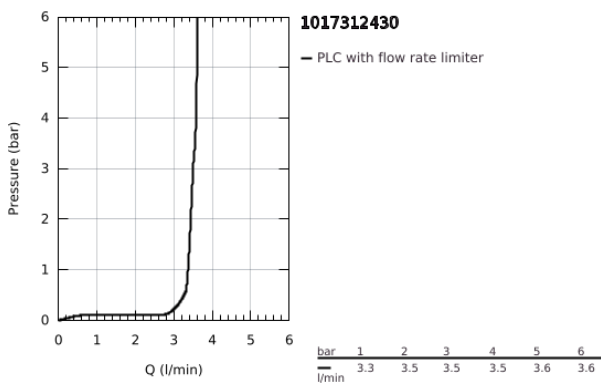

10 173 124 30 **GROHE CUBE0 SINGLE-LEVER BASIN MIXER 1/2"**
S-SIZE

PRODUCT DESCRIPTION

- Colour: matte black
- single hole installation
- metal lever
- GROHE SilkMove 28 mm ceramic cartridge
- EcoMode - cold water flow in mid-lever position saves energy
- adjustable flow rate limiter
- with temperature limiter
- Low Flow Rate for exceptional efficiency
- maximum flow rate (at 3 bar): 3.5 l/min
- GROHE FastFixation installation system
- pop-up waste set 1 1/4"
- flexible connection hoses

10 173 124 30 GROHE CUBEO SINGLE-LEVER BASIN MIXER 1/2" S-SIZE

SPARE PARTS, January 2023 – now

- 1: lever (Spare part-nr. 1060182430)
- 2: Cap (Spare part-nr. 465812430)
- 3: Fitting ring (Spare part-nr. 07419000)
- 4: cartridge (Spare part-nr. 1150639990)
- 5: flow control (Spare part-nr. 426042430)
- 6: lift rod (Spare part-nr. 659362430)
- 7: Cubeo Rosette (Spare part-nr. 1060152430)
- 8: Shank mounting kit (Spare part-nr. 46249000)
- 9: Waste set 1 1/4" (Spare part-nr. 289102430)
- 9.1: Plug (Spare part-nr. 071822430)
- 9.2: Eccentric rod (Spare part-nr. 07052000)
- 10: Mounting wrench (Spare part-nr. 19017000)*
- 11: Eccentric rod (Spare part-nr. 07341000)*