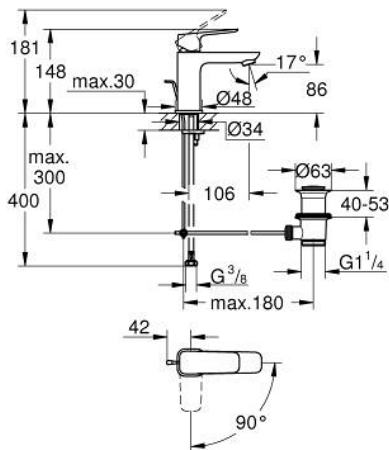

10 173 124 30 **GROHE CUBE0 SINGLE-LEVER BASIN MIXER 1/2"**
S-SIZE

PRODUCT DESCRIPTION

- Colour: matte black
- single hole installation
- metal lever
- GROHE SilkMove 28 mm ceramic cartridge
- EcoMode - cold water flow in mid-lever position saves energy
- adjustable flow rate limiter
- with temperature limiter
- Low Flow Rate for exceptional efficiency
- maximum flow rate (at 3 bar): 3.5 l/min
- GROHE FastFixation installation system
- pop-up waste set 1 1/4"
- flexible connection hoses

10 173 124 30 GROHE CUBEO SINGLE-LEVER BASIN MIXER 1/2" S-SIZE

SPARE PARTS, January 2023 – now

- 1: lever (Spare part-nr. 1060182430)
- 2: Cap (Spare part-nr. 465812430)
- 3: Fitting ring (Spare part-nr. 07419000)
- 4: cartridge (Spare part-nr. 1150639990)
- 5: flow control (Spare part-nr. 426042430)
- 6: lift rod (Spare part-nr. 659362430)
- 7: Cubeo Rosette (Spare part-nr. 1060152430)
- 8: Shank mounting kit (Spare part-nr. 46249000)
- 9: Waste set 1 1/4" (Spare part-nr. 289102430)
- 9.1: Plug (Spare part-nr. 071822430)
- 9.2: Eccentric rod (Spare part-nr. 07052000)
- 10: Mounting wrench (Spare part-nr. 19017000)*
- 11: Eccentric rod (Spare part-nr. 07341000)*