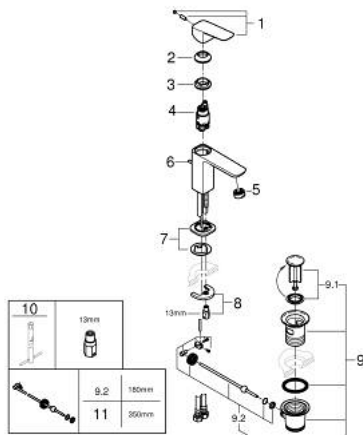

10 173 124 30 **GROHE CUBE0 SINGLE-LEVER BASIN MIXER 1/2"**
S-SIZE

PRODUCT DESCRIPTION

- Colour: matte black
- single hole installation
- metal lever
- GROHE SilkMove 28 mm ceramic cartridge
- EcoMode - cold water flow in mid-lever position saves energy
- adjustable flow rate limiter
- with temperature limiter
- Low Flow Rate for exceptional efficiency
- maximum flow rate (at 3 bar): 3.5 l/min
- GROHE FastFixation installation system
- pop-up waste set 1 1/4"
- flexible connection hoses

10 173 124 30 GROHE CUBEO SINGLE-LEVER BASIN MIXER 1/2" S-SIZE

SPARE PARTS, January 2023 – now

- 1: lever (Spare part-nr. 1060182430)
- 2: Cap (Spare part-nr. 465812430)
- 3: Fitting ring (Spare part-nr. 07419000)
- 4: cartridge (Spare part-nr. 1150639990)
- 5: flow control (Spare part-nr. 426042430)
- 6: lift rod (Spare part-nr. 659362430)
- 7: Cubeo Rosette (Spare part-nr. 1060152430)
- 8: Shank mounting kit (Spare part-nr. 46249000)
- 9: Waste set 1 1/4" (Spare part-nr. 289102430)
- 9.1: Plug (Spare part-nr. 071822430)
- 9.2: Eccentric rod (Spare part-nr. 07052000)
- 10: Mounting wrench (Spare part-nr. 19017000)*
- 11: Eccentric rod (Spare part-nr. 07341000)*