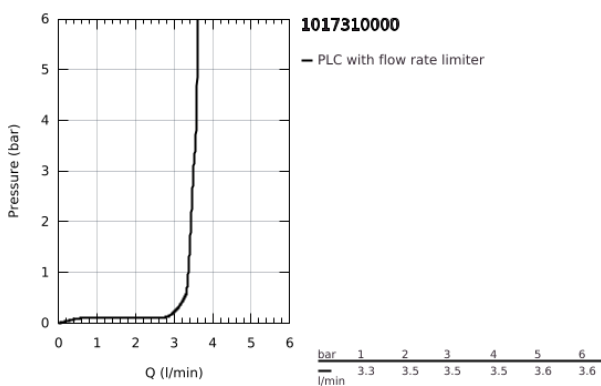

10 173 100 00 **GROHE CUBE0 SINGLE-LEVER BASIN MIXER 1/2"**
S-SIZE

PRODUCT DESCRIPTION

- Colour: chrome
- single hole installation
- metal lever
- GROHE SilkMove 28 mm ceramic cartridge
- EcoMode - cold water flow in mid-lever position saves energy
- adjustable flow rate limiter
- with temperature limiter
- GROHE LongLife finish
- Low Flow Rate for exceptional efficiency
- maximum flow rate (at 3 bar): 3.5 l/min
- GROHE FastFixation installation system
- pop-up waste set 1 1/4"
- flexible connection hoses

10 173 100 00 **GROHE CUBEO SINGLE-LEVER BASIN MIXER 1/2"**
S-SIZE

SPARE PARTS, January 2023 – now

- 1: Cubeo Lever (Spare part-nr. 1060180000)
- 2: Cap (Spare part-nr. 46581000)
- 3: Fitting ring (Spare part-nr. 07419000)
- 4: cartridge (Spare part-nr. 1150639990)
- 5: Mousseur (Spare part-nr. 42604000)
- 6: Lift rod (Spare part-nr. 65936PDO)
- 7: Cubeo Rosette (Spare part-nr. 1060150000)
- 8: Shank mounting kit (Spare part-nr. 46249000)
- 9: Waste set 1 1/4" (Spare part-nr. 28910000)
- 9.1: Plug (Spare part-nr. 07182000)
- 9.2: Eccentric rod (Spare part-nr. 07052000)
- 10: Mounting wrench (Spare part-nr. 19017000)*
- 11: Eccentric rod (Spare part-nr. 07341000)*