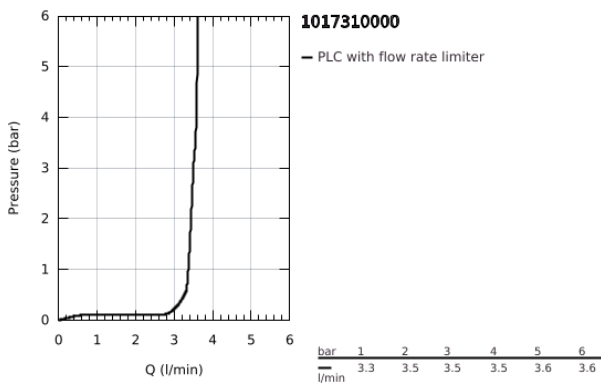

10 173 100 00 **GROHE CUBE0 SINGLE-LEVER BASIN MIXER 1/2"**
S-SIZE

PRODUCT DESCRIPTION

- Colour: chrome
- single hole installation
- metal lever
- GROHE SilkMove 28 mm ceramic cartridge
- OpenCold - cold water flow in mid-lever position
- adjustable flow rate limiter
- with temperature limiter
- GROHE LongLife finish
- Low Flow Rate for exceptional efficiency
- maximum flow rate (at 3 bar): 3.5 l/min
- GROHE FastFixation installation system
- pop-up waste set 1 1/4"
- flexible connection hoses

10 173 100 00 **GROHE CUBEO SINGLE-LEVER BASIN MIXER 1/2"**
S-SIZE

SPARE PARTS, January 2023 – now

- 1: Cubeo Lever (Spare part-nr. 1060180000)
 - 2: Cap (Spare part-nr. 46581000)
 - 3: Fitting ring (Spare part-nr. 07419000)
 - 4: cartridge (Spare part-nr. 1150639990)
 - 5: Mousseur (Spare part-nr. 42604000)
 - 6: Lift rod (Spare part-nr. 65936PDO)
 - 7: Cubeo Rosette (Spare part-nr. 1060150000)
 - 8: Shank mounting kit (Spare part-nr. 46249000)
 - 9: Waste set 1 1/4" (Spare part-nr. 28910000)
 - 9.1: Plug (Spare part-nr. 07182000)
 - 9.2: Eccentric rod (Spare part-nr. 07052000)
 - 10: Mounting wrench (Spare part-nr. 19017000)*
 - 11: Eccentric rod (Spare part-nr. 07341000)*
- * Optional accessories