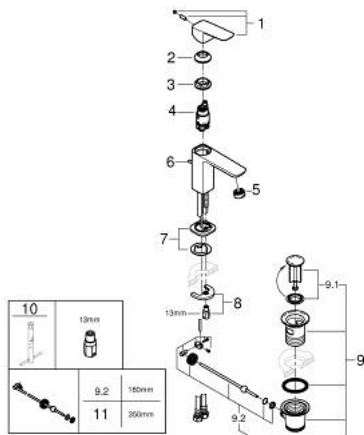

10 173 100 00 **GROHE CUBE0 SINGLE-LEVER BASIN MIXER 1/2"**
S-SIZE

PRODUCT DESCRIPTION

- Colour: chrome
- single hole installation
- metal lever
- GROHE SilkMove 28 mm ceramic cartridge
- OpenCold - cold water flow in mid-lever position
- adjustable flow rate limiter
- with temperature limiter
- GROHE LongLife finish
- Low Flow Rate for exceptional efficiency
- maximum flow rate (at 3 bar): 3.5 l/min
- GROHE FastFixation installation system
- pop-up waste set 1 1/4"
- flexible connection hoses

10 173 100 00 **GROHE CUBEO SINGLE-LEVER BASIN MIXER 1/2"**
S-SIZE

SPARE PARTS, January 2023 – now

- 1: Cubeo Lever (Spare part-nr. 1060180000)
 - 2: Cap (Spare part-nr. 46581000)
 - 3: Fitting ring (Spare part-nr. 07419000)
 - 4: cartridge (Spare part-nr. 1150639990)
 - 5: Mousseur (Spare part-nr. 42604000)
 - 6: Lift rod (Spare part-nr. 65936PDO)
 - 7: Cubeo Rosette (Spare part-nr. 1060150000)
 - 8: Shank mounting kit (Spare part-nr. 46249000)
 - 9: Waste set 1 1/4" (Spare part-nr. 28910000)
 - 9.1: Plug (Spare part-nr. 07182000)
 - 9.2: Eccentric rod (Spare part-nr. 07052000)
 - 10: Mounting wrench (Spare part-nr. 19017000)*
 - 11: Eccentric rod (Spare part-nr. 07341000)*
- * Optional accessories