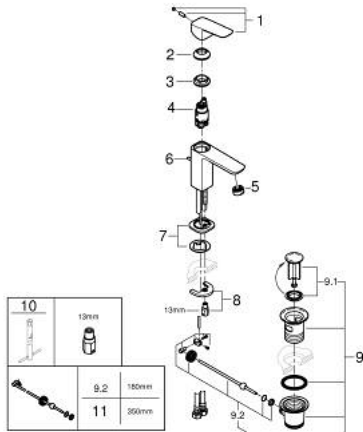

10 173 100 00 **GROHE CUBE0 SINGLE-LEVER BASIN MIXER 1/2"**
S-SIZE

PRODUCT DESCRIPTION

- Colour: chrome
- single hole installation
- metal lever
- GROHE SilkMove 28 mm ceramic cartridge
- EcoMode - cold water flow in mid-lever position saves energy
- adjustable flow rate limiter
- with temperature limiter
- GROHE LongLife finish
- Low Flow Rate for exceptional efficiency
- maximum flow rate (at 3 bar): 3.5 l/min
- GROHE FastFixation installation system
- pop-up waste set 1 1/4"
- flexible connection hoses

10 173 100 00 **GROHE CUBEO SINGLE-LEVER BASIN MIXER 1/2"**
S-SIZE

SPARE PARTS, January 2023 – now

- 1: Cubeo Lever (Spare part-nr. 1060180000)
- 2: Cap (Spare part-nr. 46581000)
- 3: Fitting ring (Spare part-nr. 07419000)
- 4: cartridge (Spare part-nr. 1150639990)
- 5: Mousseur (Spare part-nr. 42604000)
- 6: Lift rod (Spare part-nr. 65936PDO)
- 7: Cubeo Rosette (Spare part-nr. 1060150000)
- 8: Shank mounting kit (Spare part-nr. 46249000)
- 9: Waste set 1 1/4" (Spare part-nr. 28910000)
- 9.1: Plug (Spare part-nr. 07182000)
- 9.2: Eccentric rod (Spare part-nr. 07052000)
- 10: Mounting wrench (Spare part-nr. 19017000)*
- 11: Eccentric rod (Spare part-nr. 07341000)*