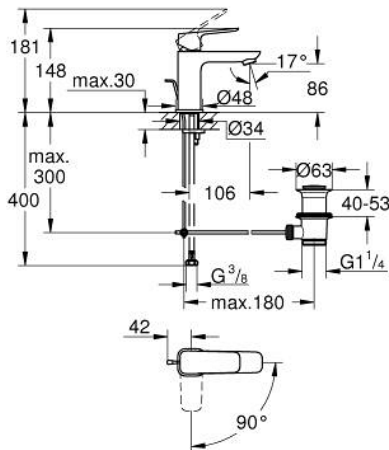

10 173 100 00 **GROHE CUBE0 SINGLE-LEVER BASIN MIXER 1/2"**
S-SIZE

PRODUCT DESCRIPTION

- Colour: chrome
- single hole installation
- metal lever
- GROHE SilkMove 28 mm ceramic cartridge
- OpenCold - cold water flow in mid-lever position
- adjustable flow rate limiter
- with temperature limiter
- GROHE LongLife finish
- Low Flow Rate for exceptional efficiency
- maximum flow rate (at 3 bar): 3.5 l/min
- GROHE FastFixation installation system
- pop-up waste set 1 1/4"
- flexible connection hoses

10 173 100 00 **GROHE CUBEO SINGLE-LEVER BASIN MIXER 1/2"**
S-SIZE

SPARE PARTS, January 2023 – now

- 1: Cubeo Lever (Spare part-nr. 1060180000)
 - 2: Cap (Spare part-nr. 46581000)
 - 3: Fitting ring (Spare part-nr. 07419000)
 - 4: cartridge (Spare part-nr. 1150639990)
 - 5: Mousseur (Spare part-nr. 42604000)
 - 6: Lift rod (Spare part-nr. 65936PDO)
 - 7: Cubeo Rosette (Spare part-nr. 1060150000)
 - 8: Shank mounting kit (Spare part-nr. 46249000)
 - 9: Waste set 1 1/4" (Spare part-nr. 28910000)
 - 9.1: Plug (Spare part-nr. 07182000)
 - 9.2: Eccentric rod (Spare part-nr. 07052000)
 - 10: Mounting wrench (Spare part-nr. 19017000)*
 - 11: Eccentric rod (Spare part-nr. 07341000)*
- * Optional accessories