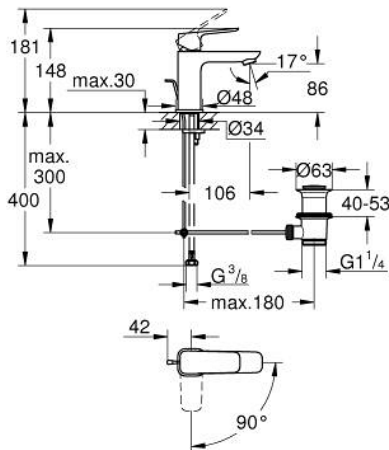

10 173 100 00 **GROHE CUBE0 SINGLE-LEVER BASIN MIXER 1/2"**
S-SIZE

PRODUCT DESCRIPTION

- Colour: chrome
- single hole installation
- metal lever
- GROHE SilkMove 28 mm ceramic cartridge
- EcoMode - cold water flow in mid-lever position saves energy
- adjustable flow rate limiter
- with temperature limiter
- GROHE LongLife finish
- Low Flow Rate for exceptional efficiency
- maximum flow rate (at 3 bar): 3.5 l/min
- GROHE FastFixation installation system
- pop-up waste set 1 1/4"
- flexible connection hoses

10 173 100 00 **GROHE CUBEO SINGLE-LEVER BASIN MIXER 1/2"**
S-SIZE

SPARE PARTS, January 2023 – now

- 1: Cubeo Lever (Spare part-nr. 1060180000)
- 2: Cap (Spare part-nr. 46581000)
- 3: Fitting ring (Spare part-nr. 07419000)
- 4: cartridge (Spare part-nr. 1150639990)
- 5: Mousseur (Spare part-nr. 42604000)
- 6: Lift rod (Spare part-nr. 65936PDO)
- 7: Cubeo Rosette (Spare part-nr. 1060150000)
- 8: Shank mounting kit (Spare part-nr. 46249000)
- 9: Waste set 1 1/4" (Spare part-nr. 28910000)
- 9.1: Plug (Spare part-nr. 07182000)
- 9.2: Eccentric rod (Spare part-nr. 07052000)
- 10: Mounting wrench (Spare part-nr. 19017000)*
- 11: Eccentric rod (Spare part-nr. 07341000)*