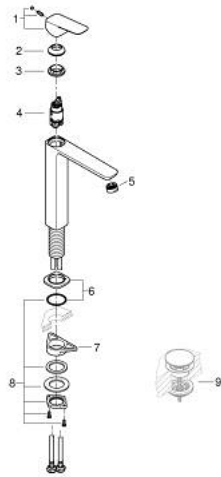

10 172 924 30 **GROHE CUBE0 SINGLE-LEVER BASIN MIXER 1/2"**  
**XL-SIZE**

**PRODUCT DESCRIPTION**

- Colour: matte black
- single hole installation
- for free-standing basins
- metal lever
- GROHE SilkMove 28 mm ceramic cartridge
- adjustable flow rate limiter
- with temperature limiter
- AquaCalibrator
- maximum flow rate (at 3 bar): 5 l/min
- GROHE AquaGuide adjustable mousseur
- FastFixation installation system
- smooth body
- flexible connection hoses

10 172 924 30 **GROHE CUBEO SINGLE-LEVER BASIN MIXER 1/2"**  
**XL-SIZE**

**SPARE PARTS**, January 2023 – now

- 1: Cubeco Lever (Spare part-nr. 1060132430)
  - 2: Cap (Spare part-nr. 465812430)
  - 3: Fitting ring (Spare part-nr. 07419000)
  - 4: Cartridge (Spare part-nr. 46580000)
  - 5: Flow straightener (Spare part-nr. 468372430)
  - 6: escutcheon (Spare part-nr. 1060162430)
  - 7: Support plate (Spare part-nr. 05334000)
  - 8: Shank fastening assembly (Spare part-nr. 48384000)
  - 9: Waste set with push-open plug (Spare part-nr. 658072430)\*
- \* Optional accessories