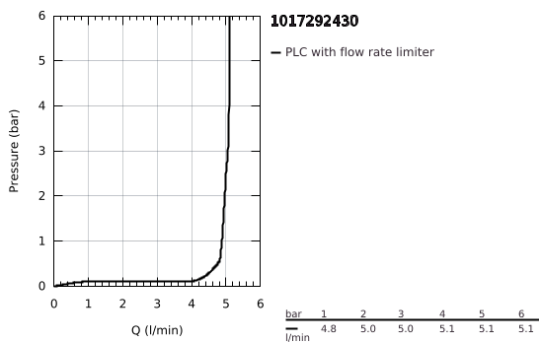

10 172 924 30 **GROHE CUBE0 SINGLE-LEVER BASIN MIXER 1/2"**  
**XL-SIZE**

**PRODUCT DESCRIPTION**

- Colour: matte black
- single hole installation
- for free-standing basins
- metal lever
- GROHE SilkMove 28 mm ceramic cartridge
- adjustable flow rate limiter
- with temperature limiter
- AquaCalibrator
- maximum flow rate (at 3 bar): 5 l/min
- GROHE AquaGuide adjustable mousseur
- FastFixation installation system
- smooth body
- flexible connection hoses

10 172 924 30 **GROHE CUBEO SINGLE-LEVER BASIN MIXER 1/2"**  
**XL-SIZE**

**SPARE PARTS**, January 2023 – now

- 1: Cubeco Lever (Spare part-nr. 1060132430)
  - 2: Cap (Spare part-nr. 465812430)
  - 3: Fitting ring (Spare part-nr. 07419000)
  - 4: Cartridge (Spare part-nr. 46580000)
  - 5: Flow straightener (Spare part-nr. 468372430)
  - 6: escutcheon (Spare part-nr. 1060162430)
  - 7: Support plate (Spare part-nr. 05334000)
  - 8: Shank fastening assembly (Spare part-nr. 48384000)
  - 9: Waste set with push-open plug (Spare part-nr. 658072430)\*
- \* Optional accessories