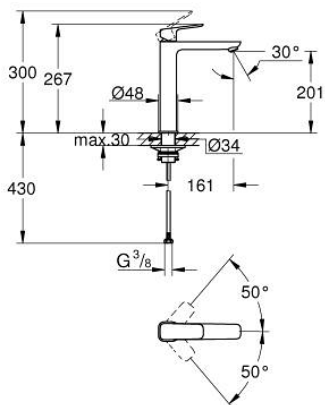

10 172 924 30 **GROHE CUBE0 SINGLE-LEVER BASIN MIXER 1/2"**  
**XL-SIZE**

**PRODUCT DESCRIPTION**

- Colour: matte black
- single hole installation
- for free-standing basins
- metal lever
- GROHE SilkMove 28 mm ceramic cartridge
- adjustable flow rate limiter
- with temperature limiter
- AquaCalibrator
- maximum flow rate (at 3 bar): 5 l/min
- GROHE AquaGuide adjustable mousseur
- FastFixation installation system
- smooth body
- flexible connection hoses

10 172 924 30 **GROHE CUBEO SINGLE-LEVER BASIN MIXER 1/2"**  
**XL-SIZE**

**SPARE PARTS**, January 2023 – now

- 1: Cubeco Lever (Spare part-nr. 1060132430)
  - 2: Cap (Spare part-nr. 465812430)
  - 3: Fitting ring (Spare part-nr. 07419000)
  - 4: Cartridge (Spare part-nr. 46580000)
  - 5: Flow straightener (Spare part-nr. 468372430)
  - 6: escutcheon (Spare part-nr. 1060162430)
  - 7: Support plate (Spare part-nr. 05334000)
  - 8: Shank fastening assembly (Spare part-nr. 48384000)
  - 9: Waste set with push-open plug (Spare part-nr. 658072430)\*
- \* Optional accessories