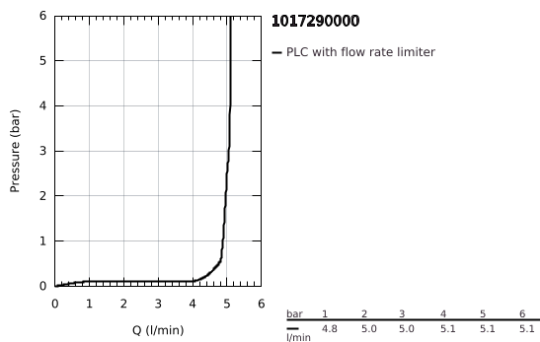

10 172 900 00 **GROHE CUBE0 SINGLE-LEVER BASIN MIXER 1/2"**
XL-SIZE

PRODUCT DESCRIPTION

- Colour: chrome
- single hole installation
- for free-standing basins
- metal lever
- GROHE SilkMove 28 mm ceramic cartridge
- adjustable flow rate limiter
- with temperature limiter
- AquaCalibrator
- maximum flow rate (at 3 bar): 5 l/min
- GROHE AquaGuide adjustable mousseur
- FastFixation installation system
- smooth body
- flexible connection hoses

10 172 900 00 **GROHE CUBE0 SINGLE-LEVER BASIN MIXER 1/2"**
XL-SIZE

SPARE PARTS, January 2023 – now

- 1: Cubeo Lever (Spare part-nr. 1060130000)
 - 2: Cap (Spare part-nr. 46581000)
 - 3: Fitting ring (Spare part-nr. 07419000)
 - 4: Cartridge (Spare part-nr. 46580000)
 - 5: Flow straightener (Spare part-nr. 46837000)
 - 6: escutcheon (Spare part-nr. 1060160000)
 - 7: Support plate (Spare part-nr. 05334000)
 - 8: Shank fastening assembly (Spare part-nr. 48384000)
 - 9: Waste set with push-open plug (Spare part-nr. 65807000)*
- * Optional accessories