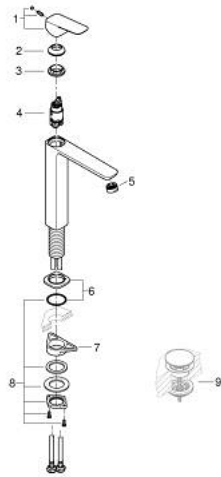

10 172 900 00 **GROHE CUBE0 SINGLE-LEVER BASIN MIXER 1/2"**
XL-SIZE

PRODUCT DESCRIPTION

- Colour: chrome
- single hole installation
- for free-standing basins
- metal lever
- GROHE SilkMove 28 mm ceramic cartridge
- adjustable flow rate limiter
- with temperature limiter
- AquaCalibrator
- maximum flow rate (at 3 bar): 5 l/min
- GROHE AquaGuide adjustable mousseur
- FastFixation installation system
- smooth body
- flexible connection hoses

10 172 900 00 **GROHE CUBE0 SINGLE-LEVER BASIN MIXER 1/2"**
XL-SIZE

SPARE PARTS, January 2023 – now

- 1: Cubeo Lever (Spare part-nr. 1060130000)
 - 2: Cap (Spare part-nr. 46581000)
 - 3: Fitting ring (Spare part-nr. 07419000)
 - 4: Cartridge (Spare part-nr. 46580000)
 - 5: Flow straightener (Spare part-nr. 46837000)
 - 6: escutcheon (Spare part-nr. 1060160000)
 - 7: Support plate (Spare part-nr. 05334000)
 - 8: Shank fastening assembly (Spare part-nr. 48384000)
 - 9: Waste set with push-open plug (Spare part-nr. 65807000)*
- * Optional accessories