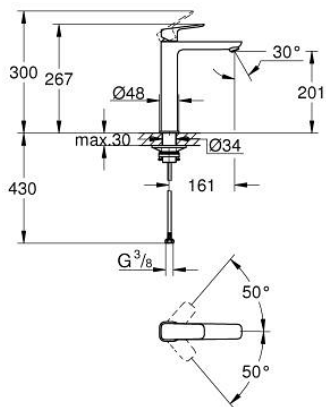

10 172 900 00 **GROHE CUBE0 SINGLE-LEVER BASIN MIXER 1/2"**
XL-SIZE

PRODUCT DESCRIPTION

- Colour: chrome
- single hole installation
- for free-standing basins
- metal lever
- GROHE SilkMove 28 mm ceramic cartridge
- adjustable flow rate limiter
- with temperature limiter
- AquaCalibrator
- maximum flow rate (at 3 bar): 5 l/min
- GROHE AquaGuide adjustable mousseur
- FastFixation installation system
- smooth body
- flexible connection hoses

10 172 900 00 **GROHE CUBE0 SINGLE-LEVER BASIN MIXER 1/2"**
XL-SIZE

SPARE PARTS, January 2023 – now

- 1: Cubeo Lever (Spare part-nr. 1060130000)
 - 2: Cap (Spare part-nr. 46581000)
 - 3: Fitting ring (Spare part-nr. 07419000)
 - 4: Cartridge (Spare part-nr. 46580000)
 - 5: Flow straightener (Spare part-nr. 46837000)
 - 6: escutcheon (Spare part-nr. 1060160000)
 - 7: Support plate (Spare part-nr. 05334000)
 - 8: Shank fastening assembly (Spare part-nr. 48384000)
 - 9: Waste set with push-open plug (Spare part-nr. 65807000)*
- * Optional accessories