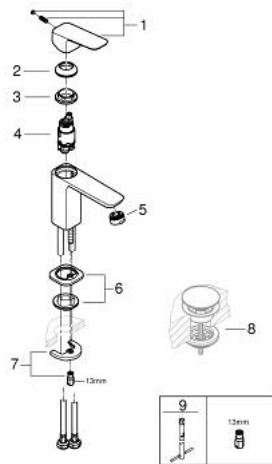

10 169 924 30 **GROHE CUBE0 SINGLE-LEVER BASIN MIXER 1/2"**  
**S-SIZE**

**PRODUCT DESCRIPTION**

- Colour: matte black
- single hole installation
- metal lever
- GROHE SilkMove 28 mm ceramic cartridge
- adjustable flow rate limiter
- with temperature limiter
- GROHE EcoJoy - less water, perfect flow
- maximum flow rate (at 3 bar): 5 l/min
- GROHE FastFixation installation system
- smooth body
- flexible connection hoses

10 169 924 30 **GROHE CUBEO SINGLE-LEVER BASIN MIXER 1/2"**  
**S-SIZE**

**SPARE PARTS**, January 2023 – now

- 1: Cubeo Lever (Spare part-nr. 1060132430)
  - 2: Cap (Spare part-nr. 465812430)
  - 3: Fitting ring (Spare part-nr. 07419000)
  - 4: Cartridge (Spare part-nr. 46580000)
  - 5: Mousseur (Spare part-nr. 481592430)
  - 6: Cubeo Rosette (Spare part-nr. 1060152430)
  - 7: Shank mounting kit (Spare part-nr. 46249000)
  - 8: Waste set with push-open plug (Spare part-nr. 658072430)\*
  - 9: Mounting wrench (Spare part-nr. 19017000)\*
- \* Optional accessories