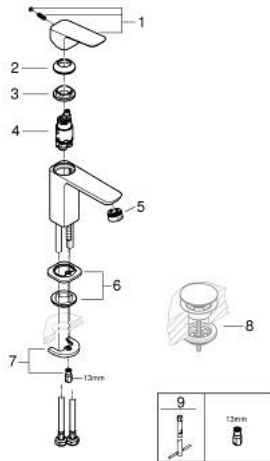

10 169 924 30 **GROHE CUBE0 SINGLE-LEVER BASIN MIXER 1/2"**
S-SIZE

PRODUCT DESCRIPTION

- Colour: matte black
- single hole installation
- metal lever
- GROHE SilkMove 28 mm ceramic cartridge
- adjustable flow rate limiter
- with temperature limiter
- AquaCalibrator
- maximum flow rate (at 3 bar): 5 l/min
- FastFixation installation system
- smooth body
- flexible connection hoses

10 169 924 30 **GROHE CUBEO SINGLE-LEVER BASIN MIXER 1/2"**
S-SIZE

SPARE PARTS, January 2023 – now

- 1: Cubeo Lever (Spare part-nr. 1060132430)
 - 2: Cap (Spare part-nr. 465812430)
 - 3: Fitting ring (Spare part-nr. 07419000)
 - 4: Cartridge (Spare part-nr. 46580000)
 - 5: Mousseur (Spare part-nr. 481592430)
 - 6: Cubeo Rosette (Spare part-nr. 1060152430)
 - 7: Shank mounting kit (Spare part-nr. 46249000)
 - 8: Waste set with push-open plug (Spare part-nr. 658072430)*
 - 9: Mounting wrench (Spare part-nr. 19017000)*
- * Optional accessories