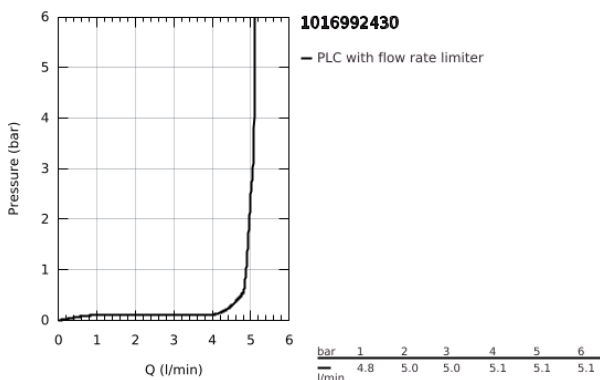

10 169 924 30 **GROHE CUBE0 SINGLE-LEVER BASIN MIXER 1/2"**  
**S-SIZE**

**PRODUCT DESCRIPTION**

- Colour: matte black
- single hole installation
- metal lever
- GROHE SilkMove 28 mm ceramic cartridge
- adjustable flow rate limiter
- with temperature limiter
- GROHE EcoJoy - less water, perfect flow
- maximum flow rate (at 3 bar): 5 l/min
- GROHE FastFixation installation system
- smooth body
- flexible connection hoses

10 169 924 30 **GROHE CUBEO SINGLE-LEVER BASIN MIXER 1/2"**  
**S-SIZE**

**SPARE PARTS**, January 2023 – now

- 1: Cubeo Lever (Spare part-nr. 1060132430)
  - 2: Cap (Spare part-nr. 465812430)
  - 3: Fitting ring (Spare part-nr. 07419000)
  - 4: Cartridge (Spare part-nr. 46580000)
  - 5: Mousseur (Spare part-nr. 481592430)
  - 6: Cubeo Rosette (Spare part-nr. 1060152430)
  - 7: Shank mounting kit (Spare part-nr. 46249000)
  - 8: Waste set with push-open plug (Spare part-nr. 658072430)\*
  - 9: Mounting wrench (Spare part-nr. 19017000)\*
- \* Optional accessories