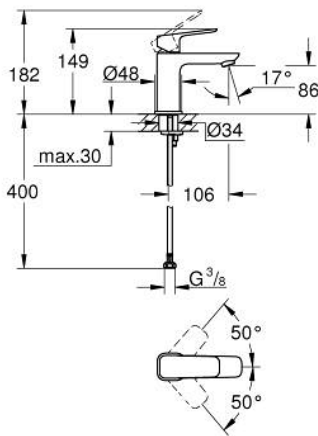

10 169 924 30 **GROHE CUBE0 SINGLE-LEVER BASIN MIXER 1/2"**
S-SIZE

PRODUCT DESCRIPTION

- Colour: matte black
- single hole installation
- metal lever
- GROHE SilkMove 28 mm ceramic cartridge
- adjustable flow rate limiter
- with temperature limiter
- AquaCalibrator
- maximum flow rate (at 3 bar): 5 l/min
- FastFixation installation system
- smooth body
- flexible connection hoses

10 169 924 30 **GROHE CUBEO SINGLE-LEVER BASIN MIXER 1/2"**
S-SIZE

SPARE PARTS, January 2023 – now

- 1: Cubeo Lever (Spare part-nr. 1060132430)
 - 2: Cap (Spare part-nr. 465812430)
 - 3: Fitting ring (Spare part-nr. 07419000)
 - 4: Cartridge (Spare part-nr. 46580000)
 - 5: Mousseur (Spare part-nr. 481592430)
 - 6: Cubeo Rosette (Spare part-nr. 1060152430)
 - 7: Shank mounting kit (Spare part-nr. 46249000)
 - 8: Waste set with push-open plug (Spare part-nr. 658072430)*
 - 9: Mounting wrench (Spare part-nr. 19017000)*
- * Optional accessories