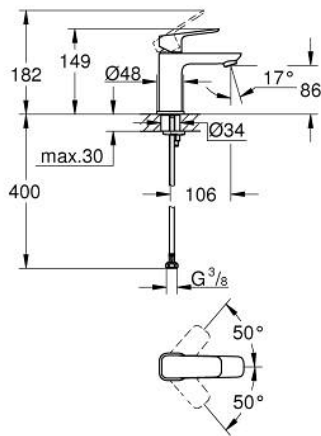

10 169 924 30 **GROHE CUBE0 SINGLE-LEVER BASIN MIXER 1/2"**  
**S-SIZE**

**PRODUCT DESCRIPTION**

- Colour: matte black
- single hole installation
- metal lever
- GROHE SilkMove 28 mm ceramic cartridge
- adjustable flow rate limiter
- with temperature limiter
- GROHE EcoJoy - less water, perfect flow
- maximum flow rate (at 3 bar): 5 l/min
- GROHE FastFixation installation system
- smooth body
- flexible connection hoses

10 169 924 30 **GROHE CUBEO SINGLE-LEVER BASIN MIXER 1/2"**  
**S-SIZE**

**SPARE PARTS**, January 2023 – now

- 1: Cubeo Lever (Spare part-nr. 1060132430)
  - 2: Cap (Spare part-nr. 465812430)
  - 3: Fitting ring (Spare part-nr. 07419000)
  - 4: Cartridge (Spare part-nr. 46580000)
  - 5: Mousseur (Spare part-nr. 481592430)
  - 6: Cubeo Rosette (Spare part-nr. 1060152430)
  - 7: Shank mounting kit (Spare part-nr. 46249000)
  - 8: Waste set with push-open plug (Spare part-nr. 658072430)\*
  - 9: Mounting wrench (Spare part-nr. 19017000)\*
- \* Optional accessories