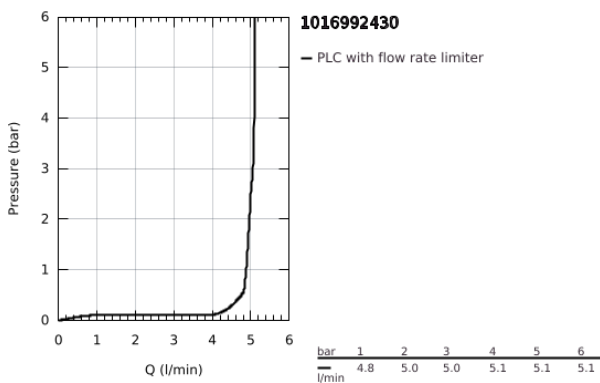

10 169 924 30 **GROHE CUBE0 SINGLE-LEVER BASIN MIXER 1/2"**
S-SIZE

PRODUCT DESCRIPTION

- Colour: matte black
- single hole installation
- metal lever
- GROHE SilkMove 28 mm ceramic cartridge
- adjustable flow rate limiter
- with temperature limiter
- AquaCalibrator
- maximum flow rate (at 3 bar): 5 l/min
- FastFixation installation system
- smooth body
- flexible connection hoses

10 169 924 30 **GROHE CUBEO SINGLE-LEVER BASIN MIXER 1/2"**
S-SIZE

SPARE PARTS, January 2023 – now

- 1: Cubeo Lever (Spare part-nr. 1060132430)
 - 2: Cap (Spare part-nr. 465812430)
 - 3: Fitting ring (Spare part-nr. 07419000)
 - 4: Cartridge (Spare part-nr. 46580000)
 - 5: Mousseur (Spare part-nr. 481592430)
 - 6: Cubeo Rosette (Spare part-nr. 1060152430)
 - 7: Shank mounting kit (Spare part-nr. 46249000)
 - 8: Waste set with push-open plug (Spare part-nr. 658072430)*
 - 9: Mounting wrench (Spare part-nr. 19017000)*
- * Optional accessories