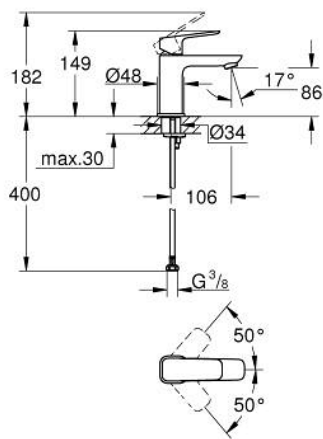

10 169 900 00 **GROHE CUBE0 SINGLE-LEVER BASIN MIXER 1/2"**  
**S-SIZE**

**PRODUCT DESCRIPTION**

- Colour: chrome
- single hole installation
- metal lever
- GROHE SilkMove 28 mm ceramic cartridge
- adjustable flow rate limiter
- with temperature limiter
- GROHE EcoJoy - less water, perfect flow
- maximum flow rate (at 3 bar): 5 l/min
- GROHE FastFixation installation system
- smooth body
- flexible connection hoses

10 169 900 00 **GROHE CUBEO SINGLE-LEVER BASIN MIXER 1/2"**  
**S-SIZE**

**SPARE PARTS**, January 2023 – now

- 1: Cubeo Lever (Spare part-nr. 1060130000)
  - 2: Cap (Spare part-nr. 46581000)
  - 3: Fitting ring (Spare part-nr. 07419000)
  - 4: Cartridge (Spare part-nr. 46580000)
  - 5: Mousseur (Spare part-nr. 48159000)
  - 6: Cubeo Rosette (Spare part-nr. 1060150000)
  - 7: Shank mounting kit (Spare part-nr. 46249000)
  - 8: Waste set with push-open plug (Spare part-nr. 65807000)\*
  - 9: Mounting wrench (Spare part-nr. 19017000)\*
- \* Optional accessories