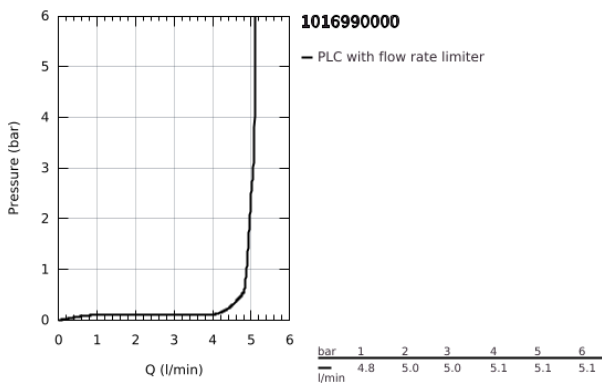

10 169 900 00 **GROHE CUBE0 SINGLE-LEVER BASIN MIXER 1/2"**  
**S-SIZE**

**PRODUCT DESCRIPTION**

- Colour: chrome
- single hole installation
- metal lever
- GROHE SilkMove 28 mm ceramic cartridge
- adjustable flow rate limiter
- with temperature limiter
- GROHE EcoJoy - less water, perfect flow
- maximum flow rate (at 3 bar): 5 l/min
- GROHE FastFixation installation system
- smooth body
- flexible connection hoses

10 169 900 00 **GROHE CUBEO SINGLE-LEVER BASIN MIXER 1/2"**  
**S-SIZE**

**SPARE PARTS**, January 2023 – now

- 1: Cubeo Lever (Spare part-nr. 1060130000)
  - 2: Cap (Spare part-nr. 46581000)
  - 3: Fitting ring (Spare part-nr. 07419000)
  - 4: Cartridge (Spare part-nr. 46580000)
  - 5: Mousseur (Spare part-nr. 48159000)
  - 6: Cubeo Rosette (Spare part-nr. 1060150000)
  - 7: Shank mounting kit (Spare part-nr. 46249000)
  - 8: Waste set with push-open plug (Spare part-nr. 65807000)\*
  - 9: Mounting wrench (Spare part-nr. 19017000)\*
- \* Optional accessories