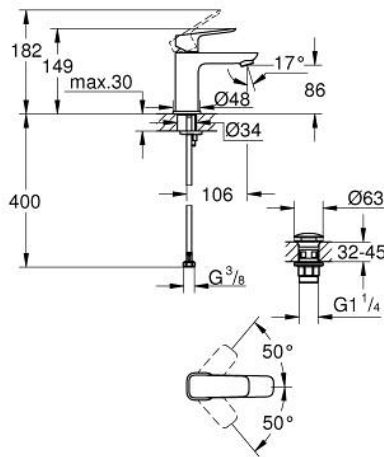

10 169 600 00 **GROHE CUBE0 SINGLE-LEVER BASIN MIXER 1/2"**
S-SIZE

PRODUCT DESCRIPTION

- Colour: chrome
- single hole installation
- metal lever
- GROHE SilkMove 28 mm ceramic cartridge
- adjustable flow rate limiter
- with temperature limiter
- GROHE LongLife finish
- GROHE EcoJoy - less water, perfect flow
- maximum flow rate (at 3 bar): 5 l/min
- GROHE FastFixation installation system
- smooth body with push-open waste set 1 1/4"
- flexible connection hoses

10 169 600 00 **GROHE CUBEO SINGLE-LEVER BASIN MIXER 1/2"**
S-SIZE

SPARE PARTS, January 2025 – now

- 1: Cubeo Lever (Spare part-nr. 1060130000)
- 2: Cap (Spare part-nr. 46581000)
- 3: Fitting ring (Spare part-nr. 07419000)
- 4: Cartridge (Spare part-nr. 46580000)
- 5: Mousseur (Spare part-nr. 48159000)
- 6: Cubeo Rosette (Spare part-nr. 1060150000)
- 7: Shank mounting kit (Spare part-nr. 46249000)
- 8: Waste set with push-open plug (Spare part-nr. 65807000)
- 9: Mounting wrench (Spare part-nr. 19017000)*