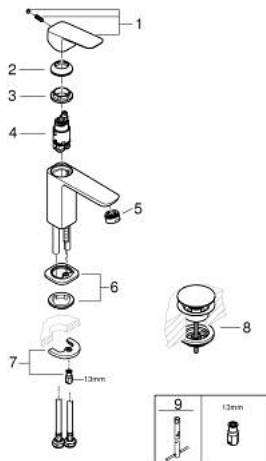

10 169 600 00 **GROHE CUBE0 SINGLE-LEVER BASIN MIXER 1/2"**
S-SIZE

PRODUCT DESCRIPTION

- Colour: chrome
- single hole installation
- metal lever
- GROHE SilkMove 28 mm ceramic cartridge
- adjustable flow rate limiter
- with temperature limiter
- GROHE LongLife finish
- GROHE EcoJoy - less water, perfect flow
- maximum flow rate (at 3 bar): 5 l/min
- GROHE FastFixation installation system
- smooth body with push-open waste set 1 1/4"
- flexible connection hoses

10 169 600 00 **GROHE CUBEO SINGLE-LEVER BASIN MIXER 1/2"**
S-SIZE

SPARE PARTS, January 2025 – now

- 1: Cubeo Lever (Spare part-nr. 1060130000)
- 2: Cap (Spare part-nr. 46581000)
- 3: Fitting ring (Spare part-nr. 07419000)
- 4: Cartridge (Spare part-nr. 46580000)
- 5: Mousseur (Spare part-nr. 48159000)
- 6: Cubeo Rosette (Spare part-nr. 1060150000)
- 7: Shank mounting kit (Spare part-nr. 46249000)
- 8: Waste set with push-open plug (Spare part-nr. 65807000)
- 9: Mounting wrench (Spare part-nr. 19017000)*