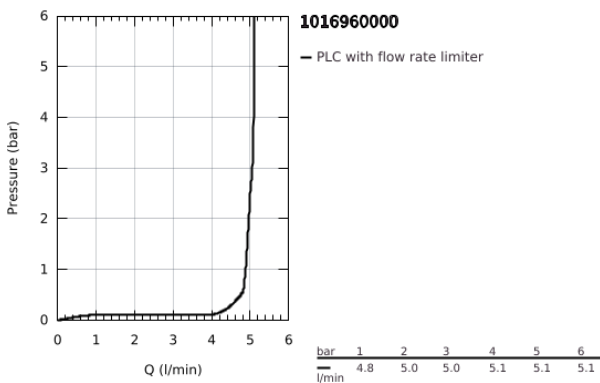

10 169 600 00 **GROHE CUBE0 SINGLE-LEVER BASIN MIXER 1/2"**
S-SIZE

PRODUCT DESCRIPTION

- Colour: chrome
- single hole installation
- metal lever
- GROHE SilkMove 28 mm ceramic cartridge
- adjustable flow rate limiter
- with temperature limiter
- GROHE LongLife finish
- GROHE EcoJoy - less water, perfect flow
- maximum flow rate (at 3 bar): 5 l/min
- GROHE FastFixation installation system
- smooth body with push-open waste set 1 1/4"
- flexible connection hoses

10 169 600 00 **GROHE CUBEO SINGLE-LEVER BASIN MIXER 1/2"**
S-SIZE

SPARE PARTS, January 2025 – now

- 1: Cubeo Lever (Spare part-nr. 1060130000)
- 2: Cap (Spare part-nr. 46581000)
- 3: Fitting ring (Spare part-nr. 07419000)
- 4: Cartridge (Spare part-nr. 46580000)
- 5: Mousseur (Spare part-nr. 48159000)
- 6: Cubeo Rosette (Spare part-nr. 1060150000)
- 7: Shank mounting kit (Spare part-nr. 46249000)
- 8: Waste set with push-open plug (Spare part-nr. 65807000)
- 9: Mounting wrench (Spare part-nr. 19017000)*