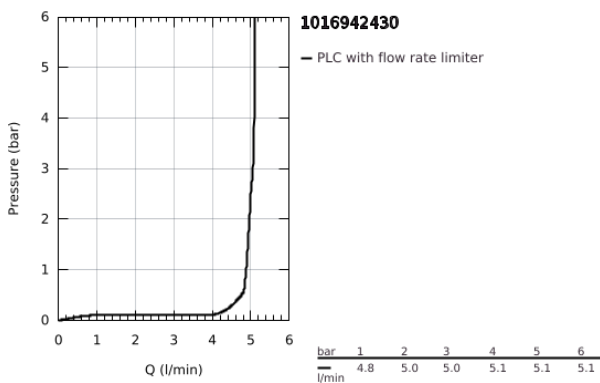

10 169 424 30 **GROHE CUBE0 SINGLE-LEVER BASIN MIXER 1/2"**
S-SIZE

PRODUCT DESCRIPTION

- Colour: matte black
- single hole installation
- metal lever
- GROHE SilkMove 28 mm ceramic cartridge
- adjustable flow rate limiter
- with temperature limiter
- AquaCalibrator
- maximum flow rate (at 3 bar): 5 l/min
- FastFixation installation system
- pop-up waste set 1 1/4"
- flexible connection hoses

10 169 424 30 **GROHE CUBEO SINGLE-LEVER BASIN MIXER 1/2"**
S-SIZE

SPARE PARTS, January 2023 – now

- 1: Cubeo Lever (Spare part-nr. 1060132430)
 - 2: Cap (Spare part-nr. 465812430)
 - 3: Fitting ring (Spare part-nr. 07419000)
 - 4: Cartridge (Spare part-nr. 46580000)
 - 5: Mousseur (Spare part-nr. 481592430)
 - 6: lift rod (Spare part-nr. 659362430)
 - 7: Cubeo Rosette (Spare part-nr. 1060152430)
 - 8: Shank mounting kit (Spare part-nr. 46249000)
 - 9: Waste set 1 1/4" (Spare part-nr. 289102430)
 - 9.1: Plug (Spare part-nr. 071822430)
 - 9.2: Eccentric rod (Spare part-nr. 07052000)
 - 10: Eccentric rod (Spare part-nr. 07341000)*
 - 11: Mounting wrench (Spare part-nr. 19017000)*
- * Optional accessories