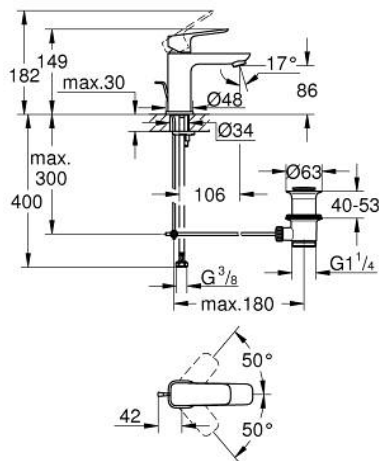

10 169 424 30 **GROHE CUBE0 SINGLE-LEVER BASIN MIXER 1/2"**
S-SIZE

PRODUCT DESCRIPTION

- Colour: matte black
- single hole installation
- metal lever
- GROHE SilkMove 28 mm ceramic cartridge
- adjustable flow rate limiter
- with temperature limiter
- AquaCalibrator
- maximum flow rate (at 3 bar): 5 l/min
- FastFixation installation system
- pop-up waste set 1 1/4"
- flexible connection hoses

10 169 424 30 **GROHE CUBEO SINGLE-LEVER BASIN MIXER 1/2"**
S-SIZE

SPARE PARTS, January 2023 – now

- 1: Cubeo Lever (Spare part-nr. 1060132430)
 - 2: Cap (Spare part-nr. 465812430)
 - 3: Fitting ring (Spare part-nr. 07419000)
 - 4: Cartridge (Spare part-nr. 46580000)
 - 5: Mousseur (Spare part-nr. 481592430)
 - 6: lift rod (Spare part-nr. 659362430)
 - 7: Cubeo Rosette (Spare part-nr. 1060152430)
 - 8: Shank mounting kit (Spare part-nr. 46249000)
 - 9: Waste set 1 1/4" (Spare part-nr. 289102430)
 - 9.1: Plug (Spare part-nr. 071822430)
 - 9.2: Eccentric rod (Spare part-nr. 07052000)
 - 10: Eccentric rod (Spare part-nr. 07341000)*
 - 11: Mounting wrench (Spare part-nr. 19017000)*
- * Optional accessories