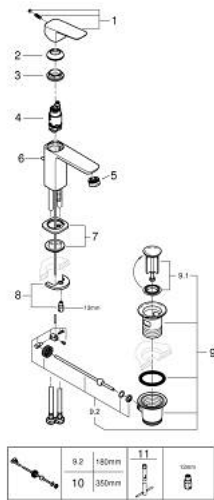

10 169 424 30 **GROHE CUBE0 SINGLE-LEVER BASIN MIXER 1/2"**
S-SIZE

PRODUCT DESCRIPTION

- Colour: matte black
- single hole installation
- metal lever
- GROHE SilkMove 28 mm ceramic cartridge
- adjustable flow rate limiter
- with temperature limiter
- AquaCalibrator
- maximum flow rate (at 3 bar): 5 l/min
- FastFixation installation system
- pop-up waste set 1 1/4"
- flexible connection hoses

10 169 424 30 **GROHE CUBEO SINGLE-LEVER BASIN MIXER 1/2"**
S-SIZE

SPARE PARTS, January 2023 – now

- 1: Cubeo Lever (Spare part-nr. 1060132430)
 - 2: Cap (Spare part-nr. 465812430)
 - 3: Fitting ring (Spare part-nr. 07419000)
 - 4: Cartridge (Spare part-nr. 46580000)
 - 5: Mousseur (Spare part-nr. 481592430)
 - 6: lift rod (Spare part-nr. 659362430)
 - 7: Cubeo Rosette (Spare part-nr. 1060152430)
 - 8: Shank mounting kit (Spare part-nr. 46249000)
 - 9: Waste set 1 1/4" (Spare part-nr. 289102430)
 - 9.1: Plug (Spare part-nr. 071822430)
 - 9.2: Eccentric rod (Spare part-nr. 07052000)
 - 10: Eccentric rod (Spare part-nr. 07341000)*
 - 11: Mounting wrench (Spare part-nr. 19017000)*
- * Optional accessories