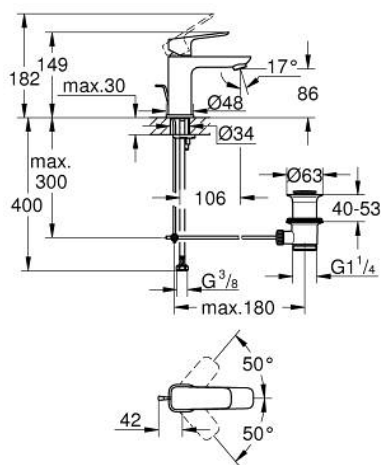

10 169 400 00 **GROHE CUBE0 SINGLE-LEVER BASIN MIXER 1/2"**
S-SIZE

PRODUCT DESCRIPTION

- Colour: chrome
- single hole installation
- metal lever
- GROHE SilkMove 28 mm ceramic cartridge
- adjustable flow rate limiter
- with temperature limiter
- GROHE EcoJoy - less water, perfect flow
- maximum flow rate (at 3 bar): 5 l/min
- GROHE FastFixation installation system
- pop-up waste set 1 1/4"
- flexible connection hoses

10 169 400 00 **GROHE CUBEO SINGLE-LEVER BASIN MIXER 1/2"**
S-SIZE

SPARE PARTS, January 2023 – now

- 1: Cubeo Lever (Spare part-nr. 1060130000)
 - 2: Cap (Spare part-nr. 46581000)
 - 3: Fitting ring (Spare part-nr. 07419000)
 - 4: Cartridge (Spare part-nr. 46580000)
 - 5: Mousseur (Spare part-nr. 48159000)
 - 6: Lift rod (Spare part-nr. 65936PD0)
 - 7: Cubeo Rosette (Spare part-nr. 1060150000)
 - 8: Shank mounting kit (Spare part-nr. 46249000)
 - 9: Waste set 1 1/4" (Spare part-nr. 28910000)
 - 9.1: Plug (Spare part-nr. 07182000)
 - 9.2: Eccentric rod (Spare part-nr. 07052000)
 - 10: Eccentric rod (Spare part-nr. 07341000)*
 - 11: Mounting wrench (Spare part-nr. 19017000)*
- * Optional accessories