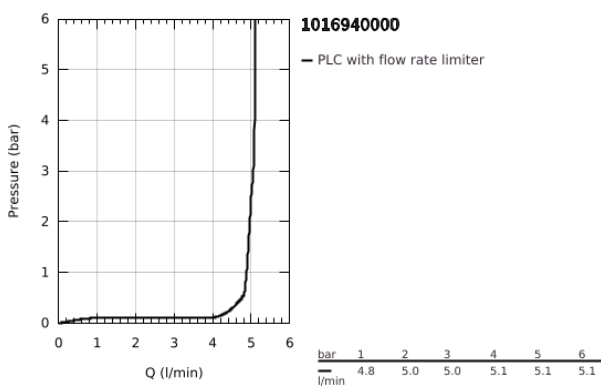

10 169 400 00 **GROHE CUBE0 SINGLE-LEVER BASIN MIXER 1/2"**
S-SIZE

PRODUCT DESCRIPTION

- Colour: chrome
- single hole installation
- metal lever
- GROHE SilkMove 28 mm ceramic cartridge
- adjustable flow rate limiter
- with temperature limiter
- GROHE EcoJoy - less water, perfect flow
- maximum flow rate (at 3 bar): 5 l/min
- GROHE FastFixation installation system
- pop-up waste set 1 1/4"
- flexible connection hoses

10 169 400 00 **GROHE CUBEO SINGLE-LEVER BASIN MIXER 1/2"**
S-SIZE

SPARE PARTS, January 2023 – now

- 1: Cubeo Lever (Spare part-nr. 1060130000)
 - 2: Cap (Spare part-nr. 46581000)
 - 3: Fitting ring (Spare part-nr. 07419000)
 - 4: Cartridge (Spare part-nr. 46580000)
 - 5: Mousseur (Spare part-nr. 48159000)
 - 6: Lift rod (Spare part-nr. 65936PD0)
 - 7: Cubeo Rosette (Spare part-nr. 1060150000)
 - 8: Shank mounting kit (Spare part-nr. 46249000)
 - 9: Waste set 1 1/4" (Spare part-nr. 28910000)
 - 9.1: Plug (Spare part-nr. 07182000)
 - 9.2: Eccentric rod (Spare part-nr. 07052000)
 - 10: Eccentric rod (Spare part-nr. 07341000)*
 - 11: Mounting wrench (Spare part-nr. 19017000)*
- * Optional accessories