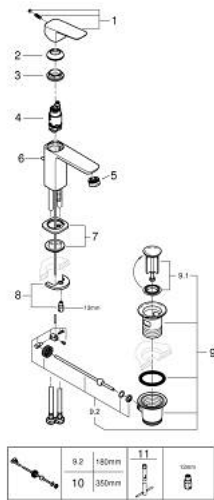

10 169 400 00 **GROHE CUBE0 SINGLE-LEVER BASIN MIXER 1/2"**
S-SIZE

PRODUCT DESCRIPTION

- Colour: chrome
- single hole installation
- metal lever
- GROHE SilkMove 28 mm ceramic cartridge
- adjustable flow rate limiter
- with temperature limiter
- GROHE EcoJoy - less water, perfect flow
- maximum flow rate (at 3 bar): 5 l/min
- GROHE FastFixation installation system
- pop-up waste set 1 1/4"
- flexible connection hoses

10 169 400 00 **GROHE CUBEO SINGLE-LEVER BASIN MIXER 1/2"**
S-SIZE

SPARE PARTS, January 2023 – now

- 1: Cubeo Lever (Spare part-nr. 1060130000)
 - 2: Cap (Spare part-nr. 46581000)
 - 3: Fitting ring (Spare part-nr. 07419000)
 - 4: Cartridge (Spare part-nr. 46580000)
 - 5: Mousseur (Spare part-nr. 48159000)
 - 6: Lift rod (Spare part-nr. 65936PD0)
 - 7: Cubeo Rosette (Spare part-nr. 1060150000)
 - 8: Shank mounting kit (Spare part-nr. 46249000)
 - 9: Waste set 1 1/4" (Spare part-nr. 28910000)
 - 9.1: Plug (Spare part-nr. 07182000)
 - 9.2: Eccentric rod (Spare part-nr. 07052000)
 - 10: Eccentric rod (Spare part-nr. 07341000)*
 - 11: Mounting wrench (Spare part-nr. 19017000)*
- * Optional accessories