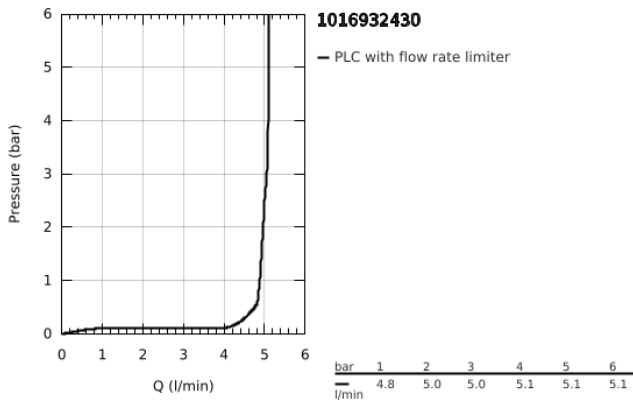

10 169 324 30 **GROHE CUBE0 SINGLE-LEVER BASIN MIXER XS-SIZE**

PRODUCT DESCRIPTION

- Colour: matte black
- single hole installation
- metal lever
- GROHE SilkMove 28 mm ceramic cartridge
- GROHE EcoJoy - less water, perfect flow
- maximum flow rate (at 3 bar): 5 l/min
- GROHE FastFixation installation system
- smooth body
- noise classification 1 in accordance with DIN4109

10 169 324 30 GROHE CUBEO SINGLE-LEVER BASIN MIXER XS-SIZE

SPARE PARTS, January 2023 – now

- 1: Cubeo Lever (Spare part-nr. 1060132430)
 - 2: Cap (Spare part-nr. 465812430)
 - 3: Fitting ring (Spare part-nr. 07419000)
 - 4: Cartridge (Spare part-nr. 46580000)
 - 5: flow control (Spare part-nr. 482802430)
 - 6: Cubeo Rosette (Spare part-nr. 1060152430)
 - 7: Shank mounting kit (Spare part-nr. 46249000)
 - 8: Waste set with push-open plug (Spare part-nr. 658072430)*
 - 9: Mounting wrench (Spare part-nr. 19017000)*
- * Optional accessories