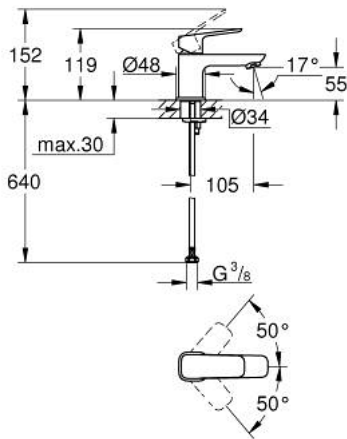

10 169 324 30 **GROHE CUBE0 SINGLE-LEVER BASIN MIXER XS-SIZE**

PRODUCT DESCRIPTION

- Colour: matte black
- single hole installation
- metal lever
- GROHE SilkMove 28 mm ceramic cartridge
- GROHE EcoJoy - less water, perfect flow
- maximum flow rate (at 3 bar): 5 l/min
- GROHE FastFixation installation system
- smooth body
- noise classification 1 in accordance with DIN4109

10 169 324 30 GROHE CUBEO SINGLE-LEVER BASIN MIXER XS-SIZE

SPARE PARTS, January 2023 – now

- 1: Cubeo Lever (Spare part-nr. 1060132430)
 - 2: Cap (Spare part-nr. 465812430)
 - 3: Fitting ring (Spare part-nr. 07419000)
 - 4: Cartridge (Spare part-nr. 46580000)
 - 5: flow control (Spare part-nr. 482802430)
 - 6: Cubeo Rosette (Spare part-nr. 1060152430)
 - 7: Shank mounting kit (Spare part-nr. 46249000)
 - 8: Waste set with push-open plug (Spare part-nr. 658072430)*
 - 9: Mounting wrench (Spare part-nr. 19017000)*
- * Optional accessories