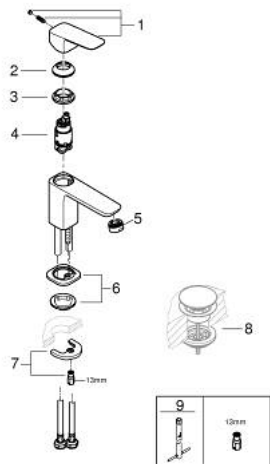

10 169 324 30 **GROHE CUBE0 SINGLE-LEVER BASIN MIXER XS-SIZE**

PRODUCT DESCRIPTION

- Colour: matte black
- single hole installation
- metal lever
- GROHE SilkMove 28 mm ceramic cartridge
- GROHE EcoJoy - less water, perfect flow
- maximum flow rate (at 3 bar): 5 l/min
- GROHE FastFixation installation system
- smooth body
- noise classification 1 in accordance with DIN4109

10 169 324 30 GROHE CUBEO SINGLE-LEVER BASIN MIXER XS-SIZE

SPARE PARTS, January 2023 – now

- 1: Cubeo Lever (Spare part-nr. 1060132430)
 - 2: Cap (Spare part-nr. 465812430)
 - 3: Fitting ring (Spare part-nr. 07419000)
 - 4: Cartridge (Spare part-nr. 46580000)
 - 5: flow control (Spare part-nr. 482802430)
 - 6: Cubeo Rosette (Spare part-nr. 1060152430)
 - 7: Shank mounting kit (Spare part-nr. 46249000)
 - 8: Waste set with push-open plug (Spare part-nr. 658072430)*
 - 9: Mounting wrench (Spare part-nr. 19017000)*
- * Optional accessories