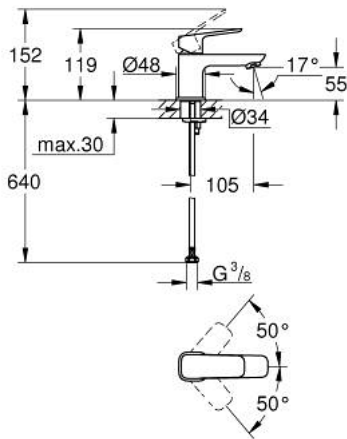

10 169 300 00 **GROHE CUBE0 SINGLE-LEVER BASIN MIXER XS-SIZE**

PRODUCT DESCRIPTION

- Colour: chrome
- single hole installation
- metal lever
- GROHE SilkMove 28 mm ceramic cartridge
- GROHE LongLife finish
- GROHE EcoJoy - less water, perfect flow
- maximum flow rate (at 3 bar): 5 l/min
- GROHE FastFixation installation system
- smooth body
- noise classification 1 in accordance with DIN4109

10 169 300 00 GROHE CUBEO SINGLE-LEVER BASIN MIXER XS-SIZE

SPARE PARTS, January 2023 – now

- 1: Cubeo Lever (Spare part-nr. 1060130000)
 - 2: Cap (Spare part-nr. 46581000)
 - 3: Fitting ring (Spare part-nr. 07419000)
 - 4: Cartridge (Spare part-nr. 46580000)
 - 5: Mousseur (Spare part-nr. 48280000)
 - 6: Cubeo Rosette (Spare part-nr. 1060150000)
 - 7: Shank mounting kit (Spare part-nr. 46249000)
 - 8: Waste set with push-open plug (Spare part-nr. 65807000)*
 - 9: Mounting wrench (Spare part-nr. 19017000)*
- * Optional accessories