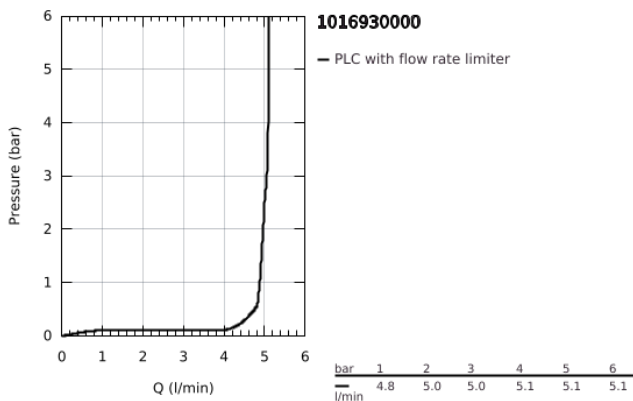

10 169 300 00 **GROHE CUBE0 SINGLE-LEVER BASIN MIXER XS-SIZE**

PRODUCT DESCRIPTION

- Colour: chrome
- single hole installation
- metal lever
- GROHE SilkMove 28 mm ceramic cartridge
- GROHE LongLife finish
- GROHE EcoJoy - less water, perfect flow
- maximum flow rate (at 3 bar): 5 l/min
- GROHE FastFixation installation system
- smooth body
- noise classification 1 in accordance with DIN4109

10 169 300 00 GROHE CUBEO SINGLE-LEVER BASIN MIXER XS-SIZE

SPARE PARTS, January 2023 – now

- 1: Cubeo Lever (Spare part-nr. 1060130000)
 - 2: Cap (Spare part-nr. 46581000)
 - 3: Fitting ring (Spare part-nr. 07419000)
 - 4: Cartridge (Spare part-nr. 46580000)
 - 5: Mousseur (Spare part-nr. 48280000)
 - 6: Cubeo Rosette (Spare part-nr. 1060150000)
 - 7: Shank mounting kit (Spare part-nr. 46249000)
 - 8: Waste set with push-open plug (Spare part-nr. 65807000)*
 - 9: Mounting wrench (Spare part-nr. 19017000)*
- * Optional accessories