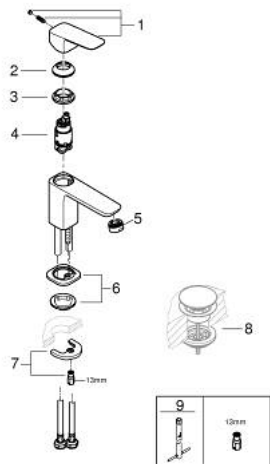

10 169 300 00 **GROHE CUBE0 SINGLE-LEVER BASIN MIXER XS-SIZE**

PRODUCT DESCRIPTION

- Colour: chrome
- single hole installation
- metal lever
- GROHE SilkMove 28 mm ceramic cartridge
- GROHE LongLife finish
- GROHE EcoJoy - less water, perfect flow
- maximum flow rate (at 3 bar): 5 l/min
- GROHE FastFixation installation system
- smooth body
- noise classification 1 in accordance with DIN4109

10 169 300 00 GROHE CUBEO SINGLE-LEVER BASIN MIXER XS-SIZE

SPARE PARTS, January 2023 – now

- 1: Cubeo Lever (Spare part-nr. 1060130000)
 - 2: Cap (Spare part-nr. 46581000)
 - 3: Fitting ring (Spare part-nr. 07419000)
 - 4: Cartridge (Spare part-nr. 46580000)
 - 5: Mousseur (Spare part-nr. 48280000)
 - 6: Cubeo Rosette (Spare part-nr. 1060150000)
 - 7: Shank mounting kit (Spare part-nr. 46249000)
 - 8: Waste set with push-open plug (Spare part-nr. 65807000)*
 - 9: Mounting wrench (Spare part-nr. 19017000)*
- * Optional accessories