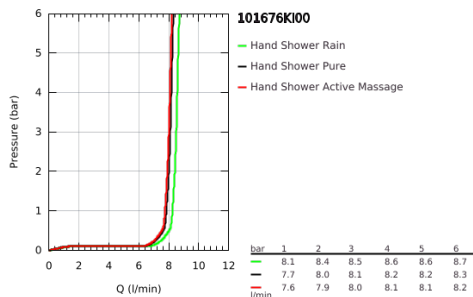

10 167 6KI 00 RAINSHOWER AQUA HAND SHOWER 3 SPRAYS

PRODUCT DESCRIPTION

- Colour: black/chrome
- black acrylic spray plate
- spray patterns: GROHE Rain, Rain+ and ActiveMassage
- GROHE SmartTip showering spray selection via push of a ring
- GROHE EcoJoy - less water, perfect flow
- maximum flow rate (at 3 bar): 8.5 l/min
- GROHE DreamSpray - perfect spray pattern
- GROHE LongLife finish
- GROHE SpeedClean - effortless limescale removal
- Inner WaterGuide - inner insulation for surface protection
- universal mounting system, fitting all standard shower hoses
- suitable for instantaneous heater
- minimum pressure 1.0 bar