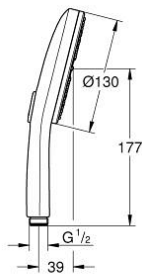

10 167 6KI 00 RAINSHOWER AQUA HAND SHOWER 3 SPRAYS

PRODUCT DESCRIPTION

- Colour: black/chrome
- black acrylic spray plate
- spray patterns: GROHE Rain, Rain+ and ActiveMassage
- GROHE SmartTip showering spray selection via push of a ring
- GROHE EcoJoy - less water, perfect flow
- maximum flow rate (at 3 bar): 8.5 l/min
- GROHE DreamSpray - perfect spray pattern
- GROHE LongLife finish
- GROHE SpeedClean - effortless limescale removal
- Inner WaterGuide - inner insulation for surface protection
- universal mounting system, fitting all standard shower hoses
- suitable for instantaneous heater
- minimum pressure 1.0 bar

10 167 6KI 00 **RAINSHOWER AQUA HAND SHOWER 3 SPRAYS**

SPARE PARTS, July 2023 – now

1: Dirt strainer (Spare part-nr. 0700200M)