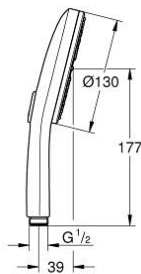

10 167 6KF 00 RAINSHOWER AQUA HAND SHOWER 3 SPRAYS

PRODUCT DESCRIPTION

- Colour: phantom black
- black acrylic spray plate
- spray patterns: GROHE Rain, Rain+ and ActiveMassage
- GROHE SmartTip showering spray selection via push of a ring
- GROHE EcoJoy - less water, perfect flow
- maximum flow rate (at 3 bar): 8.5 l/min
- GROHE DreamSpray - perfect spray pattern
- GROHE SpeedClean - effortless limescale removal
- Inner WaterGuide - inner insulation for surface protection
- universal mounting system, fitting all standard shower hoses
- suitable for instantaneous heater
- minimum pressure 1.0 bar

10 167 6KF 00 **RAINSHOWER AQUA HAND SHOWER 3 SPRAYS**

SPARE PARTS, January 2023 – now

1: Dirt strainer (Spare part-nr. 0700200M)