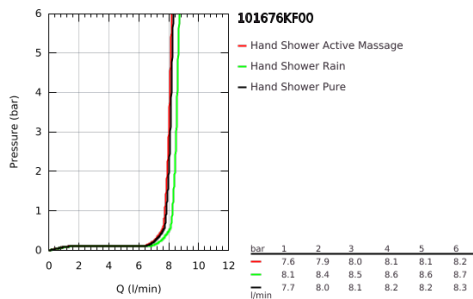

10 167 6KF 00 RAINSHOWER AQUA HAND SHOWER 3 SPRAYS

PRODUCT DESCRIPTION

- Colour: phantom black
- black acrylic spray plate
- spray patterns: GROHE Rain, Rain+ and ActiveMassage
- GROHE SmartTip showering spray selection via push of a ring
- GROHE EcoJoy - less water, perfect flow
- maximum flow rate (at 3 bar): 8.5 l/min
- GROHE DreamSpray - perfect spray pattern
- GROHE SpeedClean - effortless limescale removal
- Inner WaterGuide - inner insulation for surface protection
- universal mounting system, fitting all standard shower hoses
- suitable for instantaneous heater
- minimum pressure 1.0 bar