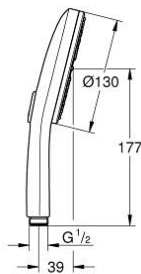

10 167 6GN 00 RAINSHOWER AQUA HAND SHOWER 3 SPRAYS

PRODUCT DESCRIPTION

- Colour: brushed cool sunrise
- black acrylic spray plate
- spray patterns: GROHE Rain, Rain+ and ActiveMassage
- GROHE SmartTip showering spray selection via push of a ring
- GROHE EcoJoy - less water, perfect flow
- maximum flow rate (at 3 bar): 8.5 l/min
- GROHE DreamSpray - perfect spray pattern
- GROHE LongLife finish
- GROHE SpeedClean - effortless limescale removal
- Inner WaterGuide - inner insulation for surface protection
- universal mounting system, fitting all standard shower hoses
- suitable for instantaneous heater
- minimum pressure 1.0 bar

10 167 6GN 00 **RAINSHOWER AQUA HAND SHOWER 3 SPRAYS**

SPARE PARTS, January 2023 – now

1: Dirt strainer (Spare part-nr. 0700200M)