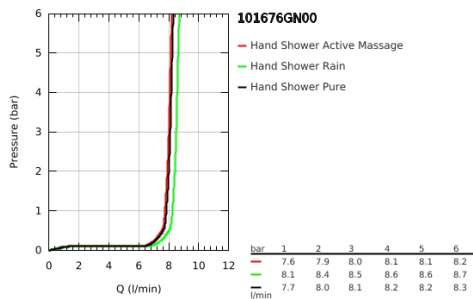

10 167 6GN 00 RAINSHOWER AQUA HAND SHOWER 3 SPRAYS

PRODUCT DESCRIPTION

- Colour: brushed cool sunrise
- black acrylic spray plate
- spray patterns: GROHE Rain, Rain+ and ActiveMassage
- GROHE SmartTip showering spray selection via push of a ring
- GROHE EcoJoy - less water, perfect flow
- maximum flow rate (at 3 bar): 8.5 l/min
- GROHE DreamSpray - perfect spray pattern
- GROHE LongLife finish
- GROHE SpeedClean - effortless limescale removal
- Inner WaterGuide - inner insulation for surface protection
- universal mounting system, fitting all standard shower hoses
- suitable for instantaneous heater
- minimum pressure 1.0 bar