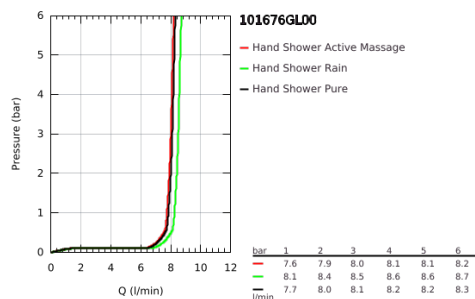

10 167 6GL 00 RAINSHOWER AQUA HAND SHOWER 3 SPRAYS

PRODUCT DESCRIPTION

- Colour: cool sunrise
- black acrylic spray plate
- spray patterns: GROHE Rain, Rain+ and ActiveMassage
- GROHE SmartTip showering spray selection via push of a ring
- GROHE EcoJoy - less water, perfect flow
- maximum flow rate (at 3 bar): 8.5 l/min
- GROHE DreamSpray - perfect spray pattern
- GROHE LongLife finish
- GROHE SpeedClean - effortless limescale removal
- Inner WaterGuide - inner insulation for surface protection
- universal mounting system, fitting all standard shower hoses
- suitable for instantaneous heater
- minimum pressure 1.0 bar