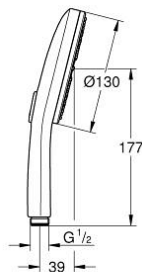

10 167 6GL 00 RAINSHOWER AQUA HAND SHOWER 3 SPRAYS

PRODUCT DESCRIPTION

- Colour: cool sunrise
- black acrylic spray plate
- spray patterns: GROHE Rain, Rain+ and ActiveMassage
- GROHE SmartTip showering spray selection via push of a ring
- GROHE EcoJoy - less water, perfect flow
- maximum flow rate (at 3 bar): 8.5 l/min
- GROHE DreamSpray - perfect spray pattern
- GROHE LongLife finish
- GROHE SpeedClean - effortless limescale removal
- Inner WaterGuide - inner insulation for surface protection
- universal mounting system, fitting all standard shower hoses
- suitable for instantaneous heater
- minimum pressure 1.0 bar

10 167 6GL 00 **RAINSHOWER AQUA HAND SHOWER 3 SPRAYS**

SPARE PARTS, January 2023 – now

1: Dirt strainer (Spare part-nr. 0700200M)