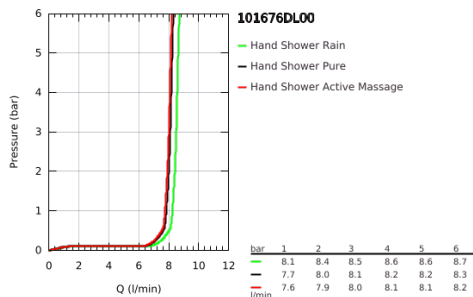

## 10 167 6DL 00 RAINSHOWER AQUA HAND SHOWER 3 SPRAYS

### PRODUCT DESCRIPTION

- Colour: brushed warm sunset
- black acrylic spray plate
- spray patterns: GROHE Rain, Rain+ and ActiveMassage
- GROHE SmartTip showering spray selection via push of a ring
- GROHE EcoJoy - less water, perfect flow
- maximum flow rate (at 3 bar): 8.5 l/min
- GROHE DreamSpray - perfect spray pattern
- GROHE LongLife finish
- GROHE SpeedClean - effortless limescale removal
- Inner WaterGuide - inner insulation for surface protection
- universal mounting system, fitting all standard shower hoses
- suitable for instantaneous heater
- minimum pressure 1.0 bar