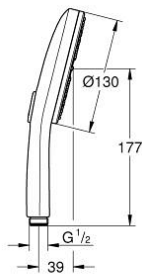

## 10 167 6DL 00 RAINSHOWER AQUA HAND SHOWER 3 SPRAYS

### PRODUCT DESCRIPTION

- Colour: brushed warm sunset
- black acrylic spray plate
- spray patterns: GROHE Rain, Rain+ and ActiveMassage
- GROHE SmartTip showering spray selection via push of a ring
- GROHE EcoJoy - less water, perfect flow
- maximum flow rate (at 3 bar): 8.5 l/min
- GROHE DreamSpray - perfect spray pattern
- GROHE LongLife finish
- GROHE SpeedClean - effortless limescale removal
- Inner WaterGuide - inner insulation for surface protection
- universal mounting system, fitting all standard shower hoses
- suitable for instantaneous heater
- minimum pressure 1.0 bar

10 167 6DL 00 **RAINSHOWER AQUA HAND SHOWER 3 SPRAYS**

**SPARE PARTS**, January 2023 – now

1: Dirt strainer (Spare part-nr. 0700200M)