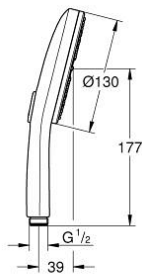

10 167 6DC 00 RAINSHOWER AQUA HAND SHOWER 3 SPRAYS

PRODUCT DESCRIPTION

- Colour: supersteel
- black acrylic spray plate
- spray patterns: GROHE Rain, Rain+ and ActiveMassage
- GROHE SmartTip showering spray selection via push of a ring
- GROHE EcoJoy - less water, perfect flow
- maximum flow rate (at 3 bar): 8.5 l/min
- GROHE DreamSpray - perfect spray pattern
- GROHE LongLife finish
- GROHE SpeedClean - effortless limescale removal
- Inner WaterGuide - inner insulation for surface protection
- universal mounting system, fitting all standard shower hoses
- suitable for instantaneous heater
- minimum pressure 1.0 bar

10 167 6DC 00 **RAINSHOWER AQUA HAND SHOWER 3 SPRAYS**

SPARE PARTS, January 2023 – now

1: Dirt strainer (Spare part-nr. 0700200M)