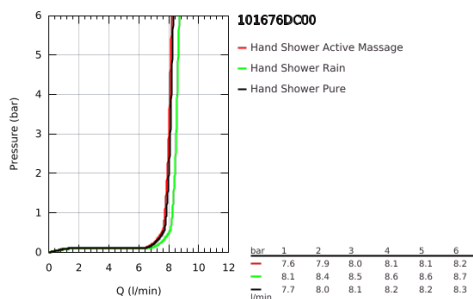

10 167 6DC 00 RAINSHOWER AQUA HAND SHOWER 3 SPRAYS

PRODUCT DESCRIPTION

- Colour: supersteel
- black acrylic spray plate
- spray patterns: GROHE Rain, Rain+ and ActiveMassage
- GROHE SmartTip showering spray selection via push of a ring
- GROHE EcoJoy - less water, perfect flow
- maximum flow rate (at 3 bar): 8.5 l/min
- GROHE DreamSpray - perfect spray pattern
- GROHE LongLife finish
- GROHE SpeedClean - effortless limescale removal
- Inner WaterGuide - inner insulation for surface protection
- universal mounting system, fitting all standard shower hoses
- suitable for instantaneous heater
- minimum pressure 1.0 bar