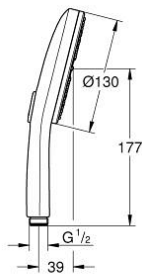

10 167 6DA 00 **RAINSHOWER AQUA HAND SHOWER 3 SPRAYS**

PRODUCT DESCRIPTION

- Colour: warm sunset
- black acrylic spray plate
- spray patterns: GROHE Rain, Rain+ and ActiveMassage
- GROHE SmartTip showering spray selection via push of a ring
- GROHE EcoJoy - less water, perfect flow
- maximum flow rate (at 3 bar): 8.5 l/min
- GROHE DreamSpray - perfect spray pattern
- GROHE LongLife finish
- GROHE SpeedClean - effortless limescale removal
- Inner WaterGuide - inner insulation for surface protection
- universal mounting system, fitting all standard shower hoses
- suitable for instantaneous heater
- minimum pressure 1.0 bar

10 167 6DA 00 **RAINSHOWER AQUA HAND SHOWER 3 SPRAYS**

SPARE PARTS, January 2023 – now

1: Dirt strainer (Spare part-nr. 0700200M)