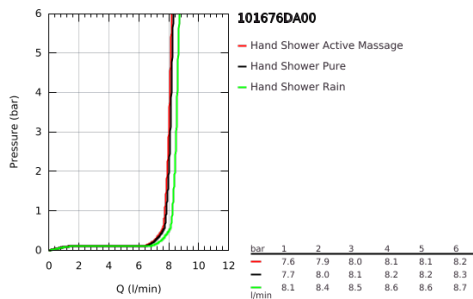

10 167 6DA 00 **RAINSHOWER AQUA HAND SHOWER 3 SPRAYS**

PRODUCT DESCRIPTION

- Colour: warm sunset
- black acrylic spray plate
- spray patterns: GROHE Rain, Rain+ and ActiveMassage
- GROHE SmartTip showering spray selection via push of a ring
- GROHE EcoJoy - less water, perfect flow
- maximum flow rate (at 3 bar): 8.5 l/min
- GROHE DreamSpray - perfect spray pattern
- GROHE LongLife finish
- GROHE SpeedClean - effortless limescale removal
- Inner WaterGuide - inner insulation for surface protection
- universal mounting system, fitting all standard shower hoses
- suitable for instantaneous heater
- minimum pressure 1.0 bar