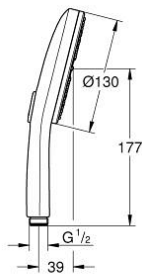

## 10 167 6AL 00 RAINSHOWER AQUA HAND SHOWER 3 SPRAYS

### PRODUCT DESCRIPTION

- Colour: brushed hard graphite
- black acrylic spray plate
- spray patterns: GROHE Rain, Rain+ and ActiveMassage
- GROHE SmartTip showering spray selection via push of a ring
- GROHE EcoJoy - less water, perfect flow
- maximum flow rate (at 3 bar): 8.5 l/min
- GROHE DreamSpray - perfect spray pattern
- GROHE LongLife finish
- GROHE SpeedClean - effortless limescale removal
- Inner WaterGuide - inner insulation for surface protection
- universal mounting system, fitting all standard shower hoses
- suitable for instantaneous heater
- minimum pressure 1.0 bar

10 167 6AL 00 **RAINSHOWER AQUA HAND SHOWER 3 SPRAYS**

**SPARE PARTS**, January 2023 – now

1: Dirt strainer (Spare part-nr. 0700200M)