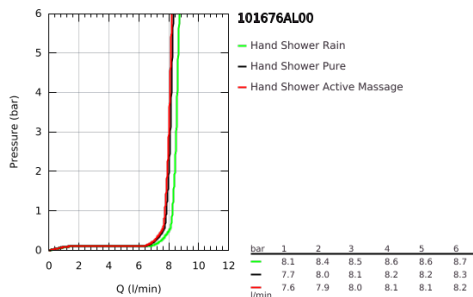

## 10 167 6AL 00 RAINSHOWER AQUA HAND SHOWER 3 SPRAYS

### PRODUCT DESCRIPTION

- Colour: brushed hard graphite
- black acrylic spray plate
- spray patterns: GROHE Rain, Rain+ and ActiveMassage
- GROHE SmartTip showering spray selection via push of a ring
- GROHE EcoJoy - less water, perfect flow
- maximum flow rate (at 3 bar): 8.5 l/min
- GROHE DreamSpray - perfect spray pattern
- GROHE LongLife finish
- GROHE SpeedClean - effortless limescale removal
- Inner WaterGuide - inner insulation for surface protection
- universal mounting system, fitting all standard shower hoses
- suitable for instantaneous heater
- minimum pressure 1.0 bar