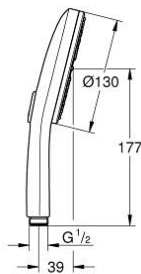

10 167 600 00 RAINSHOWER AQUA HAND SHOWER 3 SPRAYS

PRODUCT DESCRIPTION

- Colour: chrome
- white acrylic spray plate
- spray patterns: GROHE Rain, Rain+ and ActiveMassage
- GROHE SmartTip showering spray selection via push of a ring
- GROHE EcoJoy - less water, perfect flow
- maximum flow rate (at 3 bar): 8.5 l/min
- GROHE DreamSpray - perfect spray pattern
- GROHE LongLife finish
- GROHE SpeedClean - effortless limescale removal
- Inner WaterGuide - inner insulation for surface protection
- universal mounting system, fitting all standard shower hoses
- suitable for instantaneous heater
- minimum pressure 1.0 bar

10 167 600 00 **RAINSHOWER AQUA HAND SHOWER 3 SPRAYS**

SPARE PARTS, January 2023 – now

1: Dirt strainer (Spare part-nr. 0700200M)