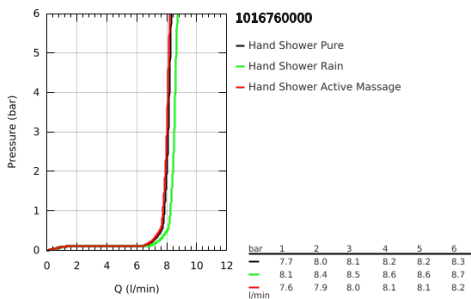

10 167 600 00 RAINSHOWER AQUA HAND SHOWER 3 SPRAYS

PRODUCT DESCRIPTION

- Colour: chrome
- white acrylic spray plate
- spray patterns: GROHE Rain, Rain+ and ActiveMassage
- GROHE SmartTip showering spray selection via push of a ring
- GROHE EcoJoy - less water, perfect flow
- maximum flow rate (at 3 bar): 8.5 l/min
- GROHE DreamSpray - perfect spray pattern
- GROHE LongLife finish
- GROHE SpeedClean - effortless limescale removal
- Inner WaterGuide - inner insulation for surface protection
- universal mounting system, fitting all standard shower hoses
- suitable for instantaneous heater
- minimum pressure 1.0 bar