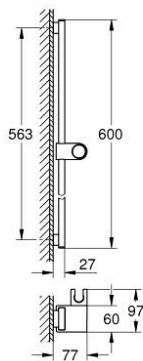

10 167 3KF 00 RAINSHOWER AQUA SHOWER RAIL, 600 MM

PRODUCT DESCRIPTION

- Colour: phantom black
- metal wall brackets
- height adjustable glide element and swivel holder

10 167 3KF 00 **RAINSHOWER AQUA SHOWER RAIL, 600 MM**

SPARE PARTS, January 2023 – now

1: shower rail holder (Spare part-nr. 108396KF00)

2: holder for sliding rail (Spare part-nr. 108397KF00)