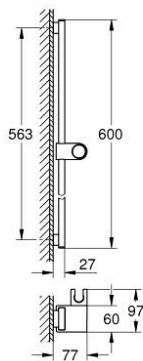

10 167 3GN 00 RAINSHOWER AQUA SHOWER RAIL, 600 MM

PRODUCT DESCRIPTION

- Colour: brushed cool sunrise
- metal wall brackets
- height adjustable glide element and swivel holder
- GROHE LongLife finish

10 167 3GN 00 RAINSHOWER AQUA SHOWER RAIL, 600 MM

SPARE PARTS, January 2023 – now

1: shower rail holder (Spare part-nr. 108396GN00)

2: holder for sliding rail (Spare part-nr. 108397GN00)