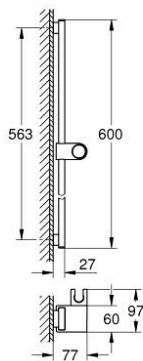

10 167 3GL 00 **RAINSHOWER AQUA SHOWER RAIL, 600 MM**

PRODUCT DESCRIPTION

- Colour: cool sunrise
- metal wall brackets
- height adjustable glide element and swivel holder
- GROHE LongLife finish

10 167 3GL 00 **RAINSHOWER AQUA SHOWER RAIL, 600 MM**

SPARE PARTS, January 2023 – now

1: shower rail holder (Spare part-nr. 108396GL00)

2: holder for sliding rail (Spare part-nr. 108397GL00)