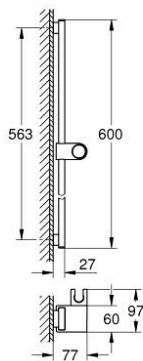

10 167 3DL 00 RAINSHOWER AQUA SHOWER RAIL, 600 MM

PRODUCT DESCRIPTION

- Colour: brushed warm sunset
- metal wall brackets
- height adjustable glide element and swivel holder
- GROHE LongLife finish

10 167 3DL 00 RAINSHOWER AQUA SHOWER RAIL, 600 MM

SPARE PARTS, January 2023 – now

1: shower rail holder (Spare part-nr. 108396DL00)

2: holder for sliding rail (Spare part-nr. 108397DL00)