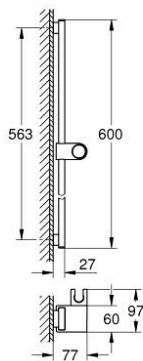

10 167 3DC 00 **RAINSHOWER AQUA SHOWER RAIL, 600 MM**

PRODUCT DESCRIPTION

- Colour: supersteel
- metal wall brackets
- height adjustable glide element and swivel holder
- GROHE LongLife finish

10 167 3DC 00 **RAINSHOWER AQUA SHOWER RAIL, 600 MM**

SPARE PARTS, January 2023 – now

1: shower rail holder (Spare part-nr. 108396DC00)

2: holder for sliding rail (Spare part-nr. 108397DC00)