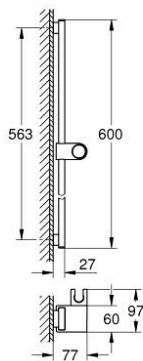

10 167 3DA 00 **RAINSHOWER AQUA SHOWER RAIL, 600 MM**

PRODUCT DESCRIPTION

- Colour: warm sunset
- metal wall brackets
- height adjustable glide element and swivel holder
- GROHE LongLife finish

10 167 3DA 00 **RAINSHOWER AQUA SHOWER RAIL, 600 MM**

SPARE PARTS, January 2023 – now

1: shower rail holder (Spare part-nr. 108396DA00)

2: holder for sliding rail (Spare part-nr. 108397DA00)