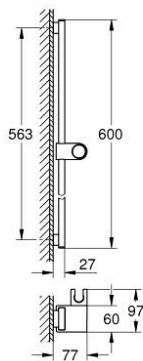

10 167 3AL 00 RAINSHOWER AQUA SHOWER RAIL, 600 MM

PRODUCT DESCRIPTION

- Colour: brushed hard graphite
- metal wall brackets
- height adjustable glide element and swivel holder
- GROHE LongLife finish

10 167 3AL 00 **RAINSHOWER AQUA SHOWER RAIL, 600 MM**

SPARE PARTS, January 2023 – now

1: shower rail holder (Spare part-nr. 108396AL00)

2: holder for sliding rail (Spare part-nr. 108397AL00)