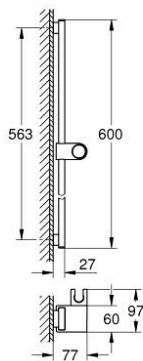

10 167 300 00 RAINSHOWER AQUA SHOWER RAIL, 600 MM

PRODUCT DESCRIPTION

- Colour: chrome
- metal wall brackets
- height adjustable glide element and swivel holder
- GROHE LongLife finish

10 167 300 00 **RAINSHOWER AQUA SHOWER RAIL, 600 MM**

SPARE PARTS, January 2023 – now

1: shower rail holder (Spare part-nr. 1083960000)

2: holder for sliding rail (Spare part-nr. 1083970000)