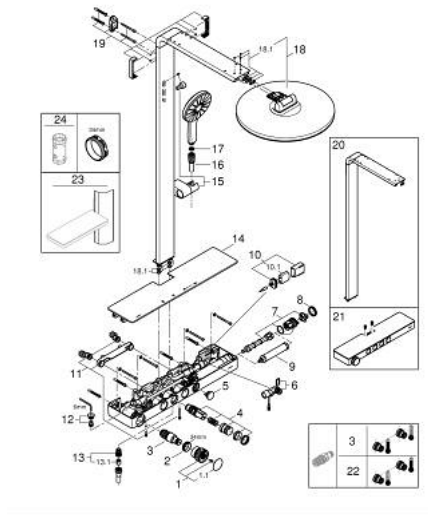

10 096 4KI 00 RAINSHOWER AQUA PURE SHOWER SYSTEM WITH SAFETY MIXER FOR WALL MOUNTING

SPARE PARTS, July 2023 – now

1. 1: temperature control handle (Spare part-nr. 108445KF00)
   - 1.1: cap (Spare part-nr. 108446KF00)
   - 2: Fitting ring (Spare part-nr. 47743000)
   - 3: Thermostatic compact cartridge 1/2" (Spare part-nr. 47439000)
   - 4: Pushbutton incl. cartridge (Spare part-nr. 108447KF00)
   - 5: pushbutton filter (Spare part-nr. 108448KF00)
   - 6: flow sensor (Spare part-nr. 1084529990)
   - 7: filter lock incl. dummy (Spare part-nr. 1084519990)
   - 8: cap filter (Spare part-nr. 108449KF00)
   - 9: Filter cartridge for Rainshower Aqua Pure (Spare part-nr. 1016729990)
   - 10: Battery housing with battery (Spare part-nr. 42393000)
   - 10.1: Battery (Spare part-nr. 42886000)
   - 11: S-Union 1/2" X 3/4" (Spare part-nr. 1084559990)
   - 12: non-return valves (Spare part-nr. 108460999M)
   - 13: outlet nipple (Spare part-nr. 108454AL00)
   - 13.1: Non-return valve (Spare part-nr. 08565000)
   - 14: cover (Spare part-nr. 108484K000)
   - 15: glider (Spare part-nr. 108592KI00)
   - 16: shower hose (Spare part-nr. 108655KI00)
   - 17: Dirt strainer (Spare part-nr. 0700200M)
   - 18: spare head shower (Spare part-nr. 108618KI00)
   - 18.1: set of replacement parts (Spare part-nr. 108603KI00)
   - 19: shower rail holder (Spare part-nr. 108588KF00)
   - 20: exchange shower system (Spare part-nr. 108558KI00)
   - 21: exchange-thermostat (Spare part-nr. 108549KI00)
   - 22: GROHE TurboStat cartridge 1/2" (Spare part-nr. 47175000)*
   - 23: Shelf (Spare part-nr. 101677KF00)*
   - 24: Socket Spanner (Spare part-nr. 19332000)*
2. Optional accessories