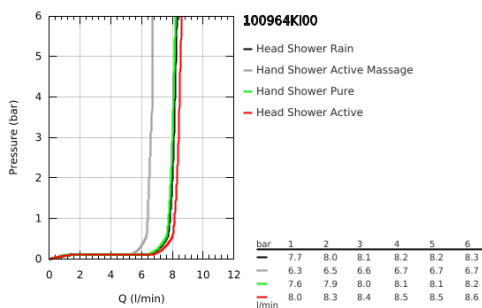

### PRODUCT DESCRIPTION (1/2)

- Colour: black/chrome
- consisting of:
  - horizontal 435 mm shower arm
  - exposed SmartControl thermostat with metal housing
  - allows change between:
    - head shower Rainshower Aqua Duo round, 360 mm, black acrylic spray plate
    - swing angle 0° - 30°
    - spray patterns: GROHE PureRain, ActiveRain
  - hand shower Rainshower Aqua 130 (101 676), black acrylic spray plate
  - spray patterns: GROHE Rain, Rain+ and ActiveMassage
  - adjustable in height with gliding element
  - initial Rainshower Aqua Pure unit (101 672 9990) enclosed
  - shower hose 1750 mm
  - GROHE Rainshower Aqua Pure removes chlorine and odor (hand shower)
  - GROHE SmartTip showering spray selection via push of a ring
  - GROHE EcoJoy - less water, perfect flow
  - maximum flow rate (at 3 bar): 8.7 l/min
  - GROHE SmartControl with recessed metal buttons, push for ON-OFF, turn for volume adjustment from minimum to full flow
  - GROHE ProGrip Metal with knurl structure
  - GROHE TurboStat - compact cartridge with wax thermoelement
  - GROHE SafeStop - safety button at 38°C
  - GROHE SafeStop Plus - optional temperature limiter at 43°C included
  - integrated GROHE EasyReach shower tray (black glass)
  - GROHE DreamSpray - perfect spray pattern
  - GROHE LongLife finish
  - GROHE SpeedClean - effortless limescale removal
  - Inner WaterGuide - inner insulation for surface protection
  - TwistStop - to prevent hose from twisting
  - GROHE CoolTouch prevents scalding on hot surfaces
  - suitable for instantaneous heaters from 18 kW/h
  - minimum flow rate 5 l/min.