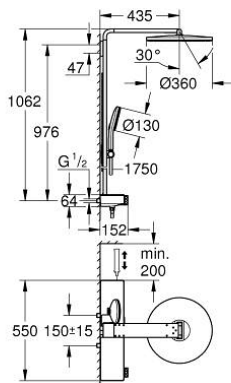

## 10 096 4KI 00 RAINSHOWER AQUA PURE SHOWER SYSTEM WITH SAFETY MIXER FOR WALL MOUNTING

### PRODUCT DESCRIPTION (1/2)

- Colour: black/chrome
- consisting of:
  - horizontal 435 mm shower arm
  - exposed SmartControl thermostat with metal housing
  - allows change between:
    - head shower Rainshower Aqua Duo round, 360 mm, black acrylic spray plate
    - swing angle 0° - 30°
    - spray patterns: GROHE PureRain, ActiveRain
  - hand shower Rainshower Aqua 130 (101 676), black acrylic spray plate
  - spray patterns: GROHE Rain, Rain+ and ActiveMassage
  - adjustable in height with gliding element
  - initial Rainshower Aqua Pure unit (101 672 9990) enclosed
  - shower hose 1750 mm
  - GROHE Rainshower Aqua Pure removes chlorine and odor (hand shower)
  - GROHE SmartTip showering spray selection via push of a ring
  - GROHE EcoJoy - less water, perfect flow
  - maximum flow rate (at 3 bar): 8.7 l/min
  - GROHE SmartControl with recessed metal buttons, push for ON-OFF, turn for volume adjustment from minimum to full flow
  - GROHE ProGrip Metal with knurl structure
  - GROHE TurboStat - compact cartridge with wax thermoelement
  - GROHE SafeStop - safety button at 38°C
  - GROHE SafeStop Plus - optional temperature limiter at 43°C included
  - integrated GROHE EasyReach shower tray (black glass)
  - GROHE DreamSpray - perfect spray pattern
  - GROHE LongLife finish
  - GROHE SpeedClean - effortless limescale removal
  - Inner WaterGuide - inner insulation for surface protection
  - TwistStop - to prevent hose from twisting
  - GROHE CoolTouch prevents scalding on hot surfaces
  - suitable for instantaneous heaters from 18 kW/h
  - minimum flow rate 5 l/min.