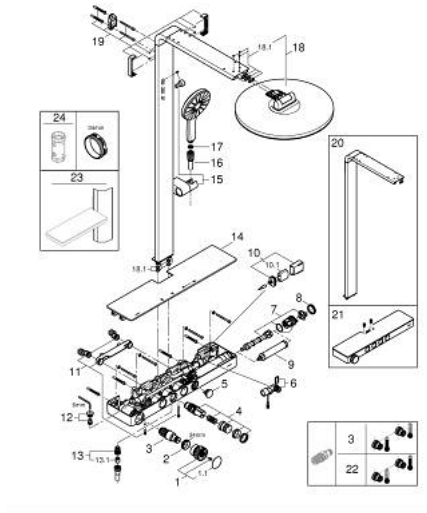

10 096 4KF 00 RAINSHOWER AQUA PURE SHOWER SYSTEM WITH SAFETY MIXER FOR WALL MOUNTING

SPARE PARTS, November 2022 – now

1. 1: temperature control handle (Spare part-nr. 108445KF00)
   - 1.1: cap (Spare part-nr. 108446KF00)
   - 2: Fitting ring (Spare part-nr. 47743000)
   - 3: Thermostatic compact cartridge 1/2" (Spare part-nr. 47439000)
   - 4: Pushbutton incl. cartridge (Spare part-nr. 108447KF00)
   - 5: pushbutton filter (Spare part-nr. 108448KF00)
   - 6: flow sensor (Spare part-nr. 1084529990)
   - 7: filter lock incl. dummy (Spare part-nr. 1084519990)
   - 8: cap filter (Spare part-nr. 108449KF00)
   - 9: Filter cartridge for Rainshower Aqua Pure (Spare part-nr. 1016729990)
   - 10: Battery housing with battery (Spare part-nr. 42393000)
   - 10.1: Battery (Spare part-nr. 42886000)
   - 11: S-Union 1/2" X 3/4" (Spare part-nr. 1084559990)
   - 12: non-return valves (Spare part-nr. 108460999M)
   - 13: outlet nipple (Spare part-nr. 108454AL00)
   - 13.1: Non-return valve (Spare part-nr. 08565000)
   - 14: cover (Spare part-nr. 108484K000)
   - 15: glider (Spare part-nr. 108592KF00)
   - 16: Shower hose (Spare part-nr. 28388KF1)
   - 17: Dirt strainer (Spare part-nr. 0700200M)
   - 18: spare head shower (Spare part-nr. 108618KF00)
   - 18.1: set of replacement parts (Spare part-nr. 108603KF00)
   - 19: shower rail holder (Spare part-nr. 108588KF00)
   - 20: exchange shower system (Spare part-nr. 108558KF00)
   - 21: exchange-thermostat (Spare part-nr. 108549KF00)
   - 22: GROHE TurboStat cartridge 1/2" (Spare part-nr. 47175000)*
   - 23: Shelf (Spare part-nr. 101677KF00)*
   - 24: Socket Spanner (Spare part-nr. 19332000)*
2. Optional accessories