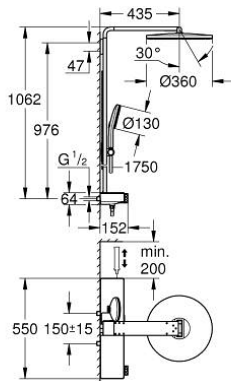

10 096 4KF 00 RAINSHOWER AQUA PURE SHOWER SYSTEM WITH SAFETY MIXER FOR WALL MOUNTING

PRODUCT DESCRIPTION (1/2)

- Colour: phantom black
- consisting of:
 - horizontal 435 mm shower arm
 - exposed SmartControl thermostat with metal housing
 - allows change between:
 - head shower Rainshower Aqua Duo round, 360 mm, black acrylic spray plate
 - swing angle 0° - 30°
 - spray patterns: GROHE PureRain, ActiveRain
 - hand shower Rainshower Aqua 130 (101 676), black acrylic spray plate
 - spray patterns: GROHE Rain, Rain+ and ActiveMassage
 - adjustable in height with gliding element
 - initial Rainshower Aqua Pure unit (101 672 9990) enclosed
 - shower hose 1750 mm
 - GROHE Rainshower Aqua Pure removes chlorine and odor (hand shower)
 - GROHE SmartTip showering spray selection via push of a ring
 - GROHE EcoJoy - less water, perfect flow
 - maximum flow rate (at 3 bar): 8.7 l/min
 - GROHE SmartControl with recessed metal buttons, push for ON-OFF, turn for volume adjustment from minimum to full flow
 - GROHE ProGrip Metal with knurl structure
 - GROHE TurboStat - compact cartridge with wax thermoelement
 - GROHE SafeStop - safety button at 38°C
 - GROHE SafeStop Plus - optional temperature limiter at 43°C included
 - integrated GROHE EasyReach shower tray (black glass)
 - GROHE DreamSpray - perfect spray pattern
 - GROHE LongLife finish
 - GROHE SpeedClean - effortless limescale removal
 - Inner WaterGuide - inner insulation for surface protection
 - TwistStop - to prevent hose from twisting
 - GROHE CoolTouch prevents scalding on hot surfaces
 - suitable for instantaneous heaters from 18 kW/h
 - minimum flow rate 5 l/min.