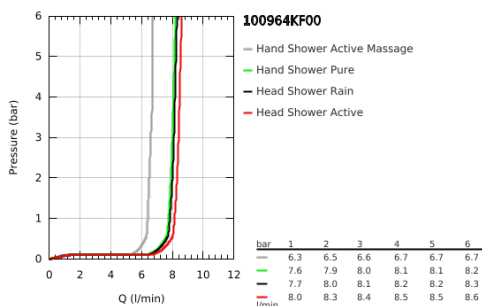

10 096 4KF 00 RAINSHOWER AQUA PURE SHOWER SYSTEM WITH SAFETY MIXER FOR WALL MOUNTING

PRODUCT DESCRIPTION (1/2)

- Colour: phantom black
- consisting of:
 - horizontal 435 mm shower arm
 - exposed SmartControl thermostat with metal housing
 - allows change between:
 - head shower Rainshower Aqua Duo round, 360 mm, black acrylic spray plate
 - swing angle 0° - 30°
 - spray patterns: GROHE PureRain, ActiveRain
 - hand shower Rainshower Aqua 130 (101 676), black acrylic spray plate
 - spray patterns: GROHE Rain, Rain+ and ActiveMassage
 - adjustable in height with gliding element
 - initial Rainshower Aqua Pure unit (101 672 9990) enclosed
 - shower hose 1750 mm
 - GROHE Rainshower Aqua Pure removes chlorine and odor (hand shower)
 - GROHE SmartTip showering spray selection via push of a ring
 - GROHE EcoJoy - less water, perfect flow
 - maximum flow rate (at 3 bar): 8.7 l/min
 - GROHE SmartControl with recessed metal buttons, push for ON-OFF, turn for volume adjustment from minimum to full flow
 - GROHE ProGrip Metal with knurl structure
 - GROHE TurboStat - compact cartridge with wax thermoelement
 - GROHE SafeStop - safety button at 38°C
 - GROHE SafeStop Plus - optional temperature limiter at 43°C included
 - integrated GROHE EasyReach shower tray (black glass)
 - GROHE DreamSpray - perfect spray pattern
 - GROHE LongLife finish
 - GROHE SpeedClean - effortless limescale removal
 - Inner WaterGuide - inner insulation for surface protection
 - TwistStop - to prevent hose from twisting
 - GROHE CoolTouch prevents scalding on hot surfaces
 - suitable for instantaneous heaters from 18 kW/h
 - minimum flow rate 5 l/min.