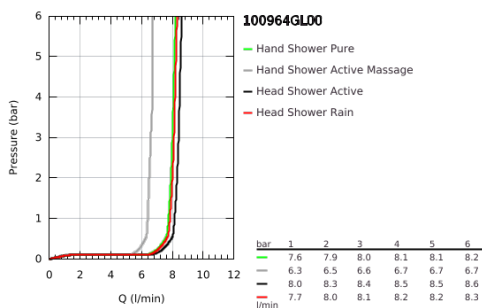

10 096 4GL 00 RAINSHOWER AQUA PURE SHOWER SYSTEM WITH SAFETY MIXER FOR WALL MOUNTING

PRODUCT DESCRIPTION (1/2)

- Colour: cool sunrise
- consisting of:
 - horizontal 435 mm shower arm
 - exposed SmartControl thermostat with metal housing
 - allows change between:
 - head shower Rainshower Aqua Duo round, 360 mm, black acrylic spray plate
 - swing angle 0° - 30°
 - spray patterns: GROHE PureRain, ActiveRain
 - hand shower Rainshower Aqua 130 (101 676), black acrylic spray plate
 - spray patterns: GROHE Rain, Rain+ and ActiveMassage
 - adjustable in height with gliding element
 - initial Rainshower Aqua Pure unit (101 672 9990) enclosed
 - shower hose 1750 mm
 - GROHE Rainshower Aqua Pure removes chlorine and odor (hand shower)
 - GROHE SmartTip showering spray selection via push of a ring
 - GROHE EcoJoy - less water, perfect flow
 - maximum flow rate (at 3 bar): 8.7 l/min
 - GROHE SmartControl with recessed metal buttons, push for ON-OFF, turn for volume adjustment from minimum to full flow
 - GROHE ProGrip Metal with knurl structure
 - GROHE TurboStat - compact cartridge with wax thermoelement
 - GROHE SafeStop - safety button at 38°C
 - GROHE SafeStop Plus - optional temperature limiter at 43°C included
 - integrated GROHE EasyReach shower tray (black glass)
 - GROHE DreamSpray - perfect spray pattern
 - GROHE LongLife finish
 - GROHE SpeedClean - effortless limescale removal
 - Inner WaterGuide - inner insulation for surface protection
 - TwistStop - to prevent hose from twisting
 - GROHE CoolTouch prevents scalding on hot surfaces
 - suitable for instantaneous heaters from 18 kW/h
 - minimum flow rate 5 l/min.