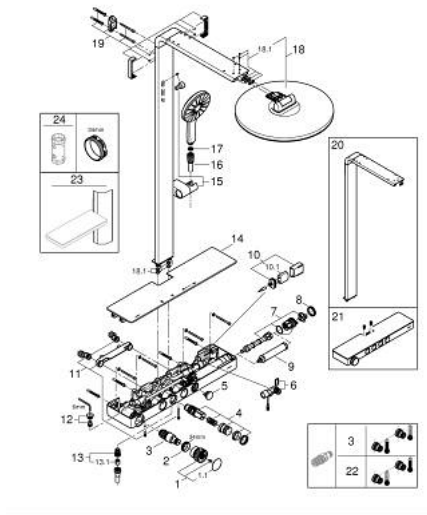

10 096 4GL 00 RAINSHOWER AQUA PURE SHOWER SYSTEM WITH SAFETY MIXER FOR WALL MOUNTING

SPARE PARTS, November 2022 – now

- 1: temperature control handle (Spare part-nr. 108445GL00)
 - 1.1: cap (Spare part-nr. 108446GL00)
 - 2: Fitting ring (Spare part-nr. 47743000)
 - 3: Thermostatic compact cartridge 1/2" (Spare part-nr. 47439000)
 - 4: Pushbutton incl. cartridge (Spare part-nr. 108447GL00)
 - 5: pushbutton filter (Spare part-nr. 108448GL00)
 - 6: flow sensor (Spare part-nr. 1084529990)
 - 7: filter lock incl. dummy (Spare part-nr. 1084519990)
 - 8: cap filter (Spare part-nr. 108449GL00)
 - 9: Filter cartridge for Rainshower Aqua Pure (Spare part-nr. 1016729990)
 - 10: Battery housing with battery (Spare part-nr. 42393000)
 - 10.1: Battery (Spare part-nr. 42886000)
 - 11: S-Union 1/2" X 3/4" (Spare part-nr. 1084559990)
 - 12: non-return valves (Spare part-nr. 108460999M)
 - 13: outlet nipple (Spare part-nr. 1084540000)
 - 13.1: Non-return valve (Spare part-nr. 08565000)
 - 14: cover (Spare part-nr. 108484K000)
 - 15: glider (Spare part-nr. 108592GL00)
 - 16: shower hose (Spare part-nr. 108655GL00)
 - 17: Dirt strainer (Spare part-nr. 0700200M)
 - 18: spare head shower (Spare part-nr. 108618GL00)
 - 18.1: set of replacement parts (Spare part-nr. 108603GL00)
 - 19: shower rail holder (Spare part-nr. 108588GL00)
 - 20: exchange shower system (Spare part-nr. 108558GL00)
 - 21: exchange-thermostat (Spare part-nr. 108549GL00)
 - 22: GROHE TurboStat cartridge 1/2" (Spare part-nr. 47175000)*
 - 23: Shelf (Spare part-nr. 101677GL00)*
 - 24: Socket Spanner (Spare part-nr. 19332000)*
- * Optional accessories