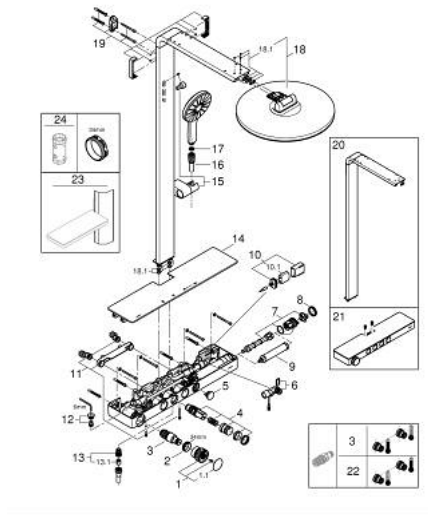

10 096 4DA 00 RAINSHOWER AQUA PURE SHOWER SYSTEM WITH SAFETY MIXER FOR WALL MOUNTING

SPARE PARTS, November 2022 – now

- 1: temperature control handle (Spare part-nr. 108445DA00)
 - 1.1: cap (Spare part-nr. 108446DA00)
 - 2: Fitting ring (Spare part-nr. 47743000)
 - 3: Thermostatic compact cartridge 1/2" (Spare part-nr. 47439000)
 - 4: Pushbutton incl. cartridge (Spare part-nr. 108447DA00)
 - 5: pushbutton filter (Spare part-nr. 108448DA00)
 - 6: flow sensor (Spare part-nr. 1084529990)
 - 7: filter lock incl. dummy (Spare part-nr. 1084519990)
 - 8: cap filter (Spare part-nr. 108449DA00)
 - 9: Filter cartridge for Rainshower Aqua Pure (Spare part-nr. 1016729990)
 - 10: Battery housing with battery (Spare part-nr. 42393000)
 - 10.1: Battery (Spare part-nr. 42886000)
 - 11: S-Union 1/2" X 3/4" (Spare part-nr. 1084559990)
 - 12: non-return valves (Spare part-nr. 108460999M)
 - 13: outlet nipple (Spare part-nr. 1084540000)
 - 13.1: Non-return valve (Spare part-nr. 08565000)
 - 14: cover (Spare part-nr. 108484K000)
 - 15: glider (Spare part-nr. 108592DA00)
 - 16: shower hose (Spare part-nr. 108655DA00)
 - 17: Dirt strainer (Spare part-nr. 0700200M)
 - 18: spare head shower (Spare part-nr. 108618DA00)
 - 18.1: set of replacement parts (Spare part-nr. 108603DA00)
 - 19: shower rail holder (Spare part-nr. 108588DA00)
 - 20: exchange shower system (Spare part-nr. 108558DA00)
 - 21: exchange-thermostat (Spare part-nr. 108549DA00)
 - 22: GROHE TurboStat cartridge 1/2" (Spare part-nr. 47175000)*
 - 23: Shelf (Spare part-nr. 101677DA00)*
 - 24: Socket Spanner (Spare part-nr. 19332000)*
- * Optional accessories