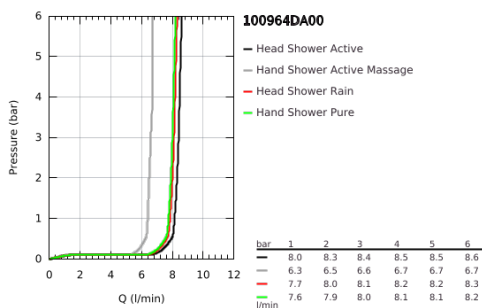

10 096 4DA 00 RAINSHOWER AQUA PURE SHOWER SYSTEM WITH SAFETY MIXER FOR WALL MOUNTING

PRODUCT DESCRIPTION (1/2)

- Colour: warm sunset
- consisting of:
 - horizontal 435 mm shower arm
 - exposed SmartControl thermostat with metal housing
 - allows change between:
 - head shower Rainshower Aqua Duo round, 360 mm, black acrylic spray plate
 - swing angle 0° - 30°
 - spray patterns: GROHE PureRain, ActiveRain
 - hand shower Rainshower Aqua 130 (101 676), black acrylic spray plate
 - spray patterns: GROHE Rain, Rain+ and ActiveMassage
 - adjustable in height with gliding element
 - initial Rainshower Aqua Pure unit (101 672 9990) enclosed
 - shower hose 1750 mm
 - GROHE Rainshower Aqua Pure removes chlorine and odor (hand shower)
 - GROHE SmartTip showering spray selection via push of a ring
 - GROHE EcoJoy - less water, perfect flow
 - maximum flow rate (at 3 bar): 8.7 l/min
 - GROHE SmartControl with recessed metal buttons, push for ON-OFF, turn for volume adjustment from minimum to full flow
 - GROHE ProGrip Metal with knurl structure
 - GROHE TurboStat - compact cartridge with wax thermoelement
 - GROHE SafeStop - safety button at 38°C
 - GROHE SafeStop Plus - optional temperature limiter at 43°C included
 - integrated GROHE EasyReach shower tray (black glass)
 - GROHE DreamSpray - perfect spray pattern
 - GROHE LongLife finish
 - GROHE SpeedClean - effortless limescale removal
 - Inner WaterGuide - inner insulation for surface protection
 - TwistStop - to prevent hose from twisting
 - GROHE CoolTouch prevents scalding on hot surfaces
 - suitable for instantaneous heaters from 18 kW/h
 - minimum flow rate 5 l/min.