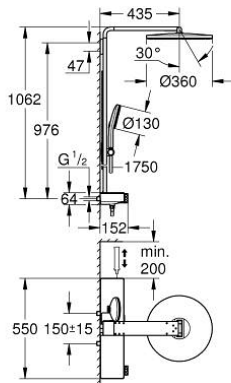

10 096 4DA 00 RAINSHOWER AQUA PURE SHOWER SYSTEM WITH SAFETY MIXER FOR WALL MOUNTING

PRODUCT DESCRIPTION (1/2)

- Colour: warm sunset
- consisting of:
 - horizontal 435 mm shower arm
 - exposed SmartControl thermostat with metal housing
 - allows change between:
 - head shower Rainshower Aqua Duo round, 360 mm, black acrylic spray plate
 - swing angle 0° - 30°
 - spray patterns: GROHE PureRain, ActiveRain
 - hand shower Rainshower Aqua 130 (101 676), black acrylic spray plate
 - spray patterns: GROHE Rain, Rain+ and ActiveMassage
 - adjustable in height with gliding element
 - initial Rainshower Aqua Pure unit (101 672 9990) enclosed
 - shower hose 1750 mm
 - GROHE Rainshower Aqua Pure removes chlorine and odor (hand shower)
 - GROHE SmartTip showering spray selection via push of a ring
 - GROHE EcoJoy - less water, perfect flow
 - maximum flow rate (at 3 bar): 8.7 l/min
 - GROHE SmartControl with recessed metal buttons, push for ON-OFF, turn for volume adjustment from minimum to full flow
 - GROHE ProGrip Metal with knurl structure
 - GROHE TurboStat - compact cartridge with wax thermoelement
 - GROHE SafeStop - safety button at 38°C
 - GROHE SafeStop Plus - optional temperature limiter at 43°C included
 - integrated GROHE EasyReach shower tray (black glass)
 - GROHE DreamSpray - perfect spray pattern
 - GROHE LongLife finish
 - GROHE SpeedClean - effortless limescale removal
 - Inner WaterGuide - inner insulation for surface protection
 - TwistStop - to prevent hose from twisting
 - GROHE CoolTouch prevents scalding on hot surfaces
 - suitable for instantaneous heaters from 18 kW/h
 - minimum flow rate 5 l/min.