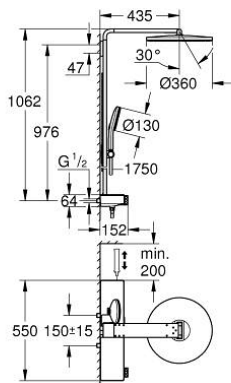

10 096 4AL 00 RAINSHOWER AQUA PURE SHOWER SYSTEM WITH SAFETY MIXER FOR WALL MOUNTING

PRODUCT DESCRIPTION (1/2)

- Colour: brushed hard graphite
- consisting of:
 - horizontal 435 mm shower arm
 - exposed SmartControl thermostat with metal housing
 - allows change between:
 - head shower Rainshower Aqua Duo round, 360 mm, black acrylic spray plate
 - swing angle 0° - 30°
 - spray patterns: GROHE PureRain, ActiveRain
 - hand shower Rainshower Aqua 130 (101 676), black acrylic spray plate
 - spray patterns: GROHE Rain, Rain+ and ActiveMassage
 - adjustable in height with gliding element
 - initial Rainshower Aqua Pure unit (101 672 9990) enclosed
 - shower hose 1750 mm
 - GROHE Rainshower Aqua Pure removes chlorine and odor (hand shower)
 - GROHE SmartTip showering spray selection via push of a ring
 - GROHE EcoJoy - less water, perfect flow
 - maximum flow rate (at 3 bar): 8.7 l/min
 - GROHE SmartControl with recessed metal buttons, push for ON-OFF, turn for volume adjustment from minimum to full flow
 - GROHE ProGrip Metal with knurl structure
 - GROHE TurboStat - compact cartridge with wax thermoelement
 - GROHE SafeStop - safety button at 38°C
 - GROHE SafeStop Plus - optional temperature limiter at 43°C included
 - integrated GROHE EasyReach shower tray (black glass)
 - GROHE DreamSpray - perfect spray pattern
 - GROHE LongLife finish
 - GROHE SpeedClean - effortless limescale removal
 - Inner WaterGuide - inner insulation for surface protection
 - TwistStop - to prevent hose from twisting
 - GROHE CoolTouch prevents scalding on hot surfaces
 - suitable for instantaneous heaters from 18 kW/h
 - minimum flow rate 5 l/min.