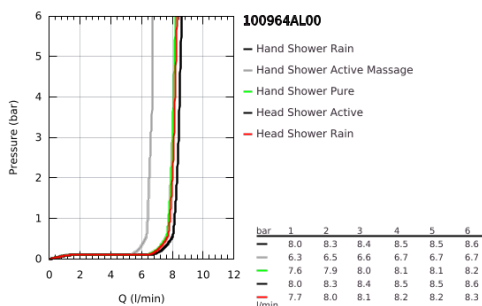

10 096 4AL 00 RAINSHOWER AQUA PURE SHOWER SYSTEM WITH SAFETY MIXER FOR WALL MOUNTING

PRODUCT DESCRIPTION (1/2)

- Colour: brushed hard graphite
- consisting of:
 - horizontal 435 mm shower arm
 - exposed SmartControl thermostat with metal housing
 - allows change between:
 - head shower Rainshower Aqua Duo round, 360 mm, black acrylic spray plate
 - swing angle 0° - 30°
 - spray patterns: GROHE PureRain, ActiveRain
 - hand shower Rainshower Aqua 130 (101 676), black acrylic spray plate
 - spray patterns: GROHE Rain, Rain+ and ActiveMassage
 - adjustable in height with gliding element
 - initial Rainshower Aqua Pure unit (101 672 9990) enclosed
 - shower hose 1750 mm
 - GROHE Rainshower Aqua Pure removes chlorine and odor (hand shower)
 - GROHE SmartTip showering spray selection via push of a ring
 - GROHE EcoJoy - less water, perfect flow
 - maximum flow rate (at 3 bar): 8.7 l/min
 - GROHE SmartControl with recessed metal buttons, push for ON-OFF, turn for volume adjustment from minimum to full flow
 - GROHE ProGrip Metal with knurl structure
 - GROHE TurboStat - compact cartridge with wax thermoelement
 - GROHE SafeStop - safety button at 38°C
 - GROHE SafeStop Plus - optional temperature limiter at 43°C included
 - integrated GROHE EasyReach shower tray (black glass)
 - GROHE DreamSpray - perfect spray pattern
 - GROHE LongLife finish
 - GROHE SpeedClean - effortless limescale removal
 - Inner WaterGuide - inner insulation for surface protection
 - TwistStop - to prevent hose from twisting
 - GROHE CoolTouch prevents scalding on hot surfaces
 - suitable for instantaneous heaters from 18 kW/h
 - minimum flow rate 5 l/min.