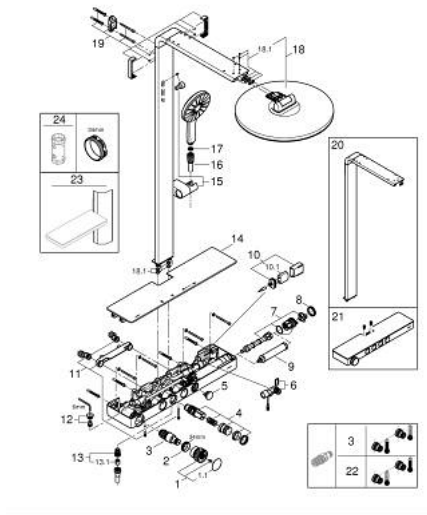

10 096 4AL 00 RAINSHOWER AQUA PURE SHOWER SYSTEM WITH SAFETY MIXER FOR WALL MOUNTING

SPARE PARTS, November 2022 – now

- 1: temperature control handle (Spare part-nr. 108445AL00)
 - 1.1: cap (Spare part-nr. 108446AL00)
 - 2: Fitting ring (Spare part-nr. 47743000)
 - 3: Thermostatic compact cartridge 1/2" (Spare part-nr. 47439000)
 - 4: Pushbutton incl. cartridge (Spare part-nr. 108447AL00)
 - 5: pushbutton filter (Spare part-nr. 108448AL00)
 - 6: flow sensor (Spare part-nr. 1084529990)
 - 7: filter lock incl. dummy (Spare part-nr. 1084519990)
 - 8: cap filter (Spare part-nr. 108449AL00)
 - 9: Filter cartridge for Rainshower Aqua Pure (Spare part-nr. 1016729990)
 - 10: Battery housing with battery (Spare part-nr. 42393000)
 - 10.1: Battery (Spare part-nr. 42886000)
 - 11: S-Union 1/2" X 3/4" (Spare part-nr. 1084559990)
 - 12: non-return valves (Spare part-nr. 108460999M)
 - 13: outlet nipple (Spare part-nr. 1084540000)
 - 13.1: Non-return valve (Spare part-nr. 08565000)
 - 14: cover (Spare part-nr. 108484K000)
 - 15: glider (Spare part-nr. 108592AL00)
 - 16: shower hose (Spare part-nr. 108655A000)
 - 17: Dirt strainer (Spare part-nr. 0700200M)
 - 18: spare head shower (Spare part-nr. 108618AL00)
 - 18.1: set of replacement parts (Spare part-nr. 108603AL00)
 - 19: shower rail holder (Spare part-nr. 108588AL00)
 - 20: exchange shower system (Spare part-nr. 108558AL00)
 - 21: exchange-thermostat (Spare part-nr. 108549AL00)
 - 22: GROHE TurboStat cartridge 1/2" (Spare part-nr. 47175000)*
 - 23: Shelf (Spare part-nr. 101677AL00)*
 - 24: Socket Spanner (Spare part-nr. 19332000)*
- * Optional accessories