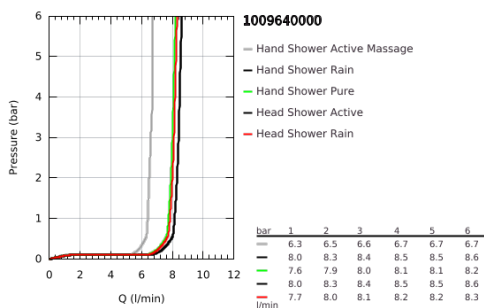

### PRODUCT DESCRIPTION (1/2)

- Colour: chrome
- consisting of:
  - horizontal 435 mm shower arm
  - exposed SmartControl thermostat with metal housing
  - allows change between:
    - head shower Rainshower Aqua Duo round, 360 mm, white acrylic spray plate
    - swing angle 0° - 30°
    - spray patterns: GROHE PureRain, ActiveRain
  - hand shower Rainshower Aqua 130 (101 676 0000), white acrylic spray plate
  - spray patterns: GROHE Rain, Rain+ and ActiveMassage
  - adjustable in height with gliding element
  - initial Rainshower Aqua Pure unit (101 672 9990) enclosed
  - shower hose 1750 mm
  - GROHE Rainshower Aqua Pure removes chlorine and odor (hand shower)
  - GROHE SmartTip showering spray selection via push of a ring
  - GROHE EcoJoy - less water, perfect flow
  - maximum flow rate (at 3 bar): 8.7 l/min
  - GROHE SmartControl with recessed metal buttons, push for ON-OFF, turn for volume adjustment from minimum to full flow
  - GROHE ProGrip Metal with knurl structure
  - GROHE TurboStat - compact cartridge with wax thermoelement
  - GROHE SafeStop - safety button at 38°C
  - GROHE SafeStop Plus - optional temperature limiter at 43°C included
  - integrated GROHE EasyReach shower tray (white glass)
  - GROHE DreamSpray - perfect spray pattern
  - GROHE LongLife finish
  - GROHE SpeedClean - effortless limescale removal
  - Inner WaterGuide - inner insulation for surface protection
  - TwistStop - to prevent hose from twisting
  - GROHE CoolTouch prevents scalding on hot surfaces
  - suitable for instantaneous heaters from 18 kW/h