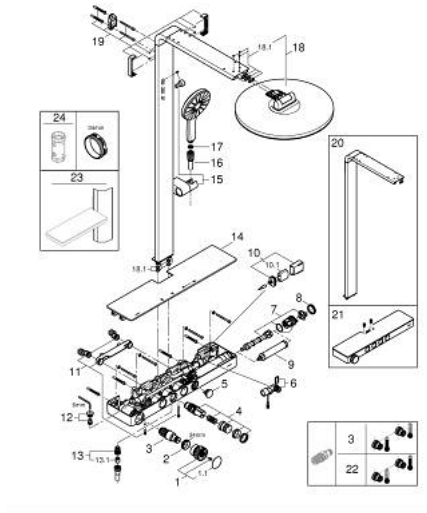

10 096 400 00 RAINSHOWER AQUA PURE SHOWER SYSTEM WITH SAFETY MIXER FOR WALL MOUNTING

SPARE PARTS, November 2022 – now

1. 1: temperature control handle (Spare part-nr. 1084450000)
   - 1.1: cap (Spare part-nr. 1084460000)
   - 2: Fitting ring (Spare part-nr. 47743000)
   - 3: Thermostatic compact cartridge 1/2" (Spare part-nr. 47439000)
   - 4: Pushbutton incl. cartridge (Spare part-nr. 1084470000)
   - 5: pushbutton filter (Spare part-nr. 1084480000)
   - 6: flow sensor (Spare part-nr. 1084529990)
   - 7: filter lock incl. dummy (Spare part-nr. 1084519990)
   - 8: cap filter (Spare part-nr. 1084490000)
   - 9: Filter cartridge for Rainshower Aqua Pure (Spare part-nr. 1016729990)
   - 10: Battery housing with battery (Spare part-nr. 42393000)
   - 10.1: Battery (Spare part-nr. 42886000)
   - 11: S-Union 1/2" X 3/4" (Spare part-nr. 1084559990)
   - 12: non-return valves (Spare part-nr. 108460999M)
   - 13: outlet nipple (Spare part-nr. 1084540000)
   - 13.1: Non-return valve (Spare part-nr. 08565000)
   - 14: cover (Spare part-nr. 108484LN00)
   - 15: glider (Spare part-nr. 1085920000)
   - 16: shower hose (Spare part-nr. 1086550000)
   - 17: Dirt strainer (Spare part-nr. 0700200M)
   - 18: spare head shower (Spare part-nr. 1086180000)
   - 18.1: set of replacement parts (Spare part-nr. 1086030000)
   - 19: shower rail holder (Spare part-nr. 1085880000)
   - 20: exchange shower system (Spare part-nr. 1085580000)
   - 21: exchange-thermostat (Spare part-nr. 1085490000)
   - 22: GROHE TurboStat cartridge 1/2" (Spare part-nr. 47175000)*
   - 23: Shelf (Spare part-nr. 1016770000)*
   - 24: Socket Spanner (Spare part-nr. 19332000)*
2. Optional accessories