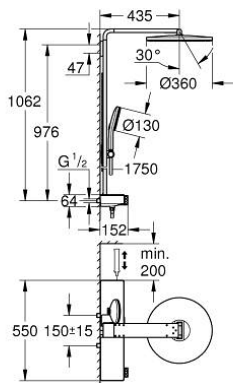

### PRODUCT DESCRIPTION (1/2)

- Colour: chrome
- consisting of:
  - horizontal 435 mm shower arm
  - exposed SmartControl thermostat with metal housing
  - allows change between:
    - head shower Rainshower Aqua Duo round, 360 mm, white acrylic spray plate
    - swing angle 0° - 30°
    - spray patterns: GROHE PureRain, ActiveRain
  - hand shower Rainshower Aqua 130 (101 676 0000), white acrylic spray plate
  - spray patterns: GROHE Rain, Rain+ and ActiveMassage
  - adjustable in height with gliding element
  - initial Rainshower Aqua Pure unit (101 672 9990) enclosed
  - shower hose 1750 mm
  - GROHE Rainshower Aqua Pure removes chlorine and odor (hand shower)
  - GROHE SmartTip showering spray selection via push of a ring
  - GROHE EcoJoy - less water, perfect flow
  - maximum flow rate (at 3 bar): 8.7 l/min
  - GROHE SmartControl with recessed metal buttons, push for ON-OFF, turn for volume adjustment from minimum to full flow
  - GROHE ProGrip Metal with knurl structure
  - GROHE TurboStat - compact cartridge with wax thermoelement
  - GROHE SafeStop - safety button at 38°C
  - GROHE SafeStop Plus - optional temperature limiter at 43°C included
  - integrated GROHE EasyReach shower tray (white glass)
  - GROHE DreamSpray - perfect spray pattern
  - GROHE LongLife finish
  - GROHE SpeedClean - effortless limescale removal
  - Inner WaterGuide - inner insulation for surface protection
  - TwistStop - to prevent hose from twisting
  - GROHE CoolTouch prevents scalding on hot surfaces
  - suitable for instantaneous heaters from 18 kW/h