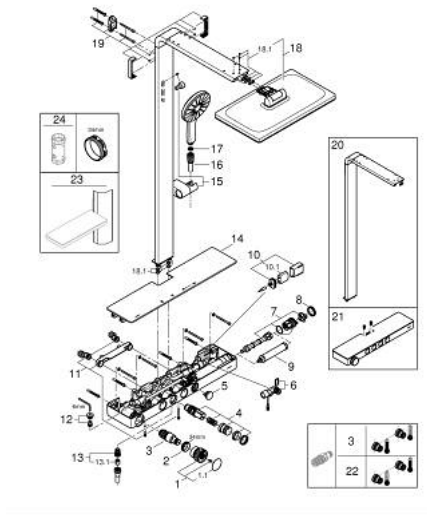

10 096 1KI 00 RAINSHOWER AQUA PURE SHOWER SYSTEM WITH SAFETY MIXER FOR WALL MOUNTING

SPARE PARTS, July 2023 – now

1. 1: temperature control handle (Spare part-nr. 108445KF00)
   - 1.1: cap (Spare part-nr. 108446KF00)
   - 2: Fitting ring (Spare part-nr. 47743000)
   - 3: Thermostatic compact cartridge 1/2" (Spare part-nr. 47439000)
   - 4: Pushbutton incl. cartridge (Spare part-nr. 108447KF00)
   - 5: pushbutton filter (Spare part-nr. 108448KF00)
   - 6: flow sensor (Spare part-nr. 1084529990)
   - 7: filter lock incl. dummy (Spare part-nr. 1084519990)
   - 8: cap filter (Spare part-nr. 108449KF00)
   - 9: Filter cartridge for Rainshower Aqua Pure (Spare part-nr. 1016729990)
   - 10: Battery housing with battery (Spare part-nr. 42393000)
   - 10.1: Battery (Spare part-nr. 42886000)
   - 11: S-Union 1/2" X 3/4" (Spare part-nr. 1084559990)
   - 12: non-return valves (Spare part-nr. 108460999M)
   - 13: outlet nipple (Spare part-nr. 108454AL00)
   - 13.1: Non-return valve (Spare part-nr. 08565000)
   - 14: cover (Spare part-nr. 108484K000)
   - 15: glider (Spare part-nr. 108592KI00)
   - 16: shower hose (Spare part-nr. 108655KI00)
   - 17: Dirt strainer (Spare part-nr. 0700200M)
   - 18: spare head shower (Spare part-nr. 108652KI00)
   - 18.1: set of replacement parts (Spare part-nr. 108603KI00)
   - 19: shower rail holder (Spare part-nr. 108588KF00)
   - 20: exchange shower system (Spare part-nr. 108558KI00)
   - 21: exchange-thermostat (Spare part-nr. 108549KI00)
   - 22: GROHE TurboStat cartridge 1/2" (Spare part-nr. 47175000)*
   - 23: Shelf (Spare part-nr. 101677KF00)*
   - 24: Socket Spanner (Spare part-nr. 19332000)*
2. Optional accessories