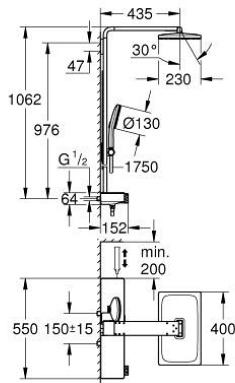

10 096 1KI 00 RAINSHOWER AQUA PURE SHOWER SYSTEM WITH SAFETY MIXER FOR WALL MOUNTING

PRODUCT DESCRIPTION (1/2)

- Colour: black/chrome
- consisting of:
 - horizontal 435 mm shower arm
 - exposed SmartControl thermostat with metal housing
 - allows change between:
 - head shower Rainshower Aqua Duo square 400 x 230 mm, black acrylic spray plate
 - swing angle 0° - 30°
 - spray patterns: GROHE PureRain, ActiveRain
 - hand shower Rainshower Aqua 130 (101 676), black acrylic spray plate
 - spray patterns: GROHE Rain, Rain+ and ActiveMassage
 - adjustable in height with gliding element
 - initial Rainshower Aqua Pure unit (101 672 9990) enclosed
 - shower hose 1750 mm
 - GROHE Rainshower Aqua Pure removes chlorine and odor (hand shower)
 - GROHE SmartTip showering spray selection via push of a ring
 - GROHE EcoJoy - less water, perfect flow
 - maximum flow rate (at 3 bar): 8.7 l/min
 - GROHE SmartControl with recessed metal buttons, push for ON-OFF, turn for volume adjustment from minimum to full flow
 - GROHE ProGrip Metal with knurl structure
 - GROHE TurboStat - compact cartridge with wax thermoelement
 - GROHE SafeStop - safety button at 38°C
 - GROHE SafeStop Plus - optional temperature limiter at 43°C included
 - integrated GROHE EasyReach shower tray (black glass)
 - GROHE DreamSpray - perfect spray pattern
 - GROHE LongLife finish
 - GROHE SpeedClean - effortless limescale removal
 - Inner WaterGuide - inner insulation for surface protection
 - TwistStop - to prevent hose from twisting
 - GROHE CoolTouch prevents scalding on hot surfaces
 - suitable for instantaneous heaters from 18 kW/h
 - minimum flow rate 5 l/min.