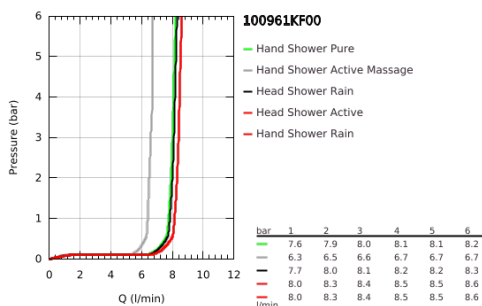

## 10 096 1KF 00 RAINSHOWER AQUA PURE SHOWER SYSTEM WITH SAFETY MIXER FOR WALL MOUNTING

### PRODUCT DESCRIPTION (1/2)

- Colour: phantom black
- consisting of:
  - horizontal 435 mm shower arm
  - exposed SmartControl thermostat with metal housing
  - allows change between:
    - head shower Rainshower Aqua Duo square 400 x 230 mm, black acrylic spray plate
    - swing angle 0° - 30°
    - spray patterns: GROHE PureRain, ActiveRain
  - hand shower Rainshower Aqua 130 (101 676), black acrylic spray plate
  - spray patterns: GROHE Rain, Rain+ and ActiveMassage
  - adjustable in height with gliding element
  - initial Rainshower Aqua Pure unit (101 672 9990) enclosed
  - shower hose 1750 mm
  - GROHE Rainshower Aqua Pure removes chlorine and odor (hand shower)
  - GROHE SmartTip showering spray selection via push of a ring
  - GROHE EcoJoy - less water, perfect flow
  - maximum flow rate (at 3 bar): 8.7 l/min
  - GROHE SmartControl with recessed metal buttons, push for ON-OFF, turn for volume adjustment from minimum to full flow
  - GROHE ProGrip Metal with knurl structure
  - GROHE TurboStat - compact cartridge with wax thermoelement
  - GROHE SafeStop - safety button at 38°C
  - GROHE SafeStop Plus - optional temperature limiter at 43°C included
  - integrated GROHE EasyReach shower tray (black glass)
  - GROHE DreamSpray - perfect spray pattern
  - GROHE LongLife finish
  - GROHE SpeedClean - effortless limescale removal
  - Inner WaterGuide - inner insulation for surface protection
  - TwistStop - to prevent hose from twisting
  - GROHE CoolTouch prevents scalding on hot surfaces
  - suitable for instantaneous heaters from 18 kW/h
  - minimum flow rate 5 l/min.