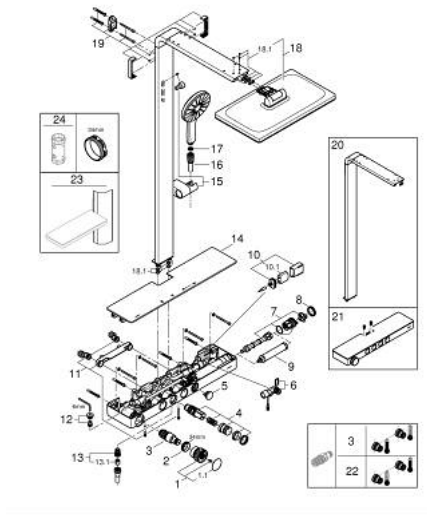

10 096 1KF 00 RAINSHOWER AQUA PURE SHOWER SYSTEM WITH SAFETY MIXER FOR WALL MOUNTING

SPARE PARTS, November 2022 – now

1. 1: temperature control handle (Spare part-nr. 108445KF00)
   - 1.1: cap (Spare part-nr. 108446KF00)
   - 2: Fitting ring (Spare part-nr. 47743000)
   - 3: Thermostatic compact cartridge 1/2" (Spare part-nr. 47439000)
   - 4: Pushbutton incl. cartridge (Spare part-nr. 108447KF00)
   - 5: pushbutton filter (Spare part-nr. 108448KF00)
   - 6: flow sensor (Spare part-nr. 1084529990)
   - 7: filter lock incl. dummy (Spare part-nr. 1084519990)
   - 8: cap filter (Spare part-nr. 108449KF00)
   - 9: Filter cartridge for Rainshower Aqua Pure (Spare part-nr. 1016729990)
   - 10: Battery housing with battery (Spare part-nr. 42393000)
   - 10.1: Battery (Spare part-nr. 42886000)
   - 11: S-Union 1/2" X 3/4" (Spare part-nr. 1084559990)
   - 12: non-return valves (Spare part-nr. 108460999M)
   - 13: outlet nipple (Spare part-nr. 108454AL00)
   - 13.1: Non-return valve (Spare part-nr. 08565000)
   - 14: cover (Spare part-nr. 108484K000)
   - 15: glider (Spare part-nr. 108592KF00)
   - 16: Shower hose (Spare part-nr. 28388KF1)
   - 17: Dirt strainer (Spare part-nr. 0700200M)
   - 18: spare head shower (Spare part-nr. 108652KF00)
   - 18.1: set of replacement parts (Spare part-nr. 108603KF00)
   - 19: shower rail holder (Spare part-nr. 108588KF00)
   - 20: exchange shower system (Spare part-nr. 108558KF00)
   - 21: exchange-thermostat (Spare part-nr. 108549KF00)
   - 22: GROHE TurboStat cartridge 1/2" (Spare part-nr. 47175000)*
   - 23: Shelf (Spare part-nr. 101677KF00)*
   - 24: Socket Spanner (Spare part-nr. 19332000)*
2. Optional accessories