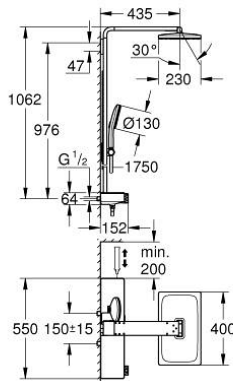

## 10 096 1KF 00 RAINSHOWER AQUA PURE SHOWER SYSTEM WITH SAFETY MIXER FOR WALL MOUNTING

### PRODUCT DESCRIPTION (1/2)

- Colour: phantom black
- consisting of:
  - horizontal 435 mm shower arm
  - exposed SmartControl thermostat with metal housing
  - allows change between:
    - head shower Rainshower Aqua Duo square 400 x 230 mm, black acrylic spray plate
    - swing angle 0° - 30°
    - spray patterns: GROHE PureRain, ActiveRain
  - hand shower Rainshower Aqua 130 (101 676), black acrylic spray plate
  - spray patterns: GROHE Rain, Rain+ and ActiveMassage
  - adjustable in height with gliding element
  - initial Rainshower Aqua Pure unit (101 672 9990) enclosed
  - shower hose 1750 mm
  - GROHE Rainshower Aqua Pure removes chlorine and odor (hand shower)
  - GROHE SmartTip showering spray selection via push of a ring
  - GROHE EcoJoy - less water, perfect flow
  - maximum flow rate (at 3 bar): 8.7 l/min
  - GROHE SmartControl with recessed metal buttons, push for ON-OFF, turn for volume adjustment from minimum to full flow
  - GROHE ProGrip Metal with knurl structure
  - GROHE TurboStat - compact cartridge with wax thermoelement
  - GROHE SafeStop - safety button at 38°C
  - GROHE SafeStop Plus - optional temperature limiter at 43°C included
  - integrated GROHE EasyReach shower tray (black glass)
  - GROHE DreamSpray - perfect spray pattern
  - GROHE LongLife finish
  - GROHE SpeedClean - effortless limescale removal
  - Inner WaterGuide - inner insulation for surface protection
  - TwistStop - to prevent hose from twisting
  - GROHE CoolTouch prevents scalding on hot surfaces
  - suitable for instantaneous heaters from 18 kW/h
  - minimum flow rate 5 l/min.