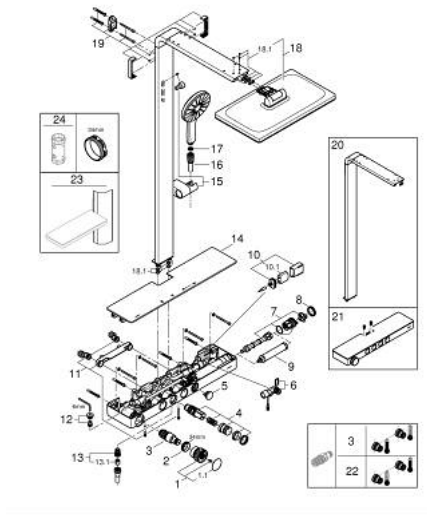

10 096 1GL 00 RAINSHOWER AQUA PURE SHOWER SYSTEM WITH SAFETY MIXER FOR WALL MOUNTING

SPARE PARTS, November 2022 – now

1. 1: temperature control handle (Spare part-nr. 108445GL00)
   - 1.1: cap (Spare part-nr. 108446GL00)
   - 2: Fitting ring (Spare part-nr. 47743000)
   - 3: Thermostatic compact cartridge 1/2" (Spare part-nr. 47439000)
   - 4: Pushbutton incl. cartridge (Spare part-nr. 108447GL00)
   - 5: pushbutton filter (Spare part-nr. 108448GL00)
   - 6: flow sensor (Spare part-nr. 1084529990)
   - 7: filter lock incl. dummy (Spare part-nr. 1084519990)
   - 8: cap filter (Spare part-nr. 108449GL00)
   - 9: Filter cartridge for Rainshower Aqua Pure (Spare part-nr. 1016729990)
   - 10: Battery housing with battery (Spare part-nr. 42393000)
   - 10.1: Battery (Spare part-nr. 42886000)
   - 11: S-Union 1/2" X 3/4" (Spare part-nr. 1084559990)
   - 12: non-return valves (Spare part-nr. 108460999M)
   - 13: outlet nipple (Spare part-nr. 1084540000)
   - 13.1: Non-return valve (Spare part-nr. 08565000)
   - 14: cover (Spare part-nr. 108484K000)
   - 15: glider (Spare part-nr. 108592GL00)
   - 16: shower hose (Spare part-nr. 108655GL00)
   - 17: Dirt strainer (Spare part-nr. 0700200M)
   - 18: spare head shower (Spare part-nr. 108652GL00)
   - 18.1: set of replacement parts (Spare part-nr. 108603GL00)
   - 19: shower rail holder (Spare part-nr. 108588GL00)
   - 20: exchange shower system (Spare part-nr. 108558GL00)
   - 21: exchange-thermostat (Spare part-nr. 108549GL00)
   - 22: GROHE TurboStat cartridge 1/2" (Spare part-nr. 47175000)*
   - 23: Shelf (Spare part-nr. 101677GL00)*
   - 24: Socket Spanner (Spare part-nr. 19332000)*
2. Optional accessories