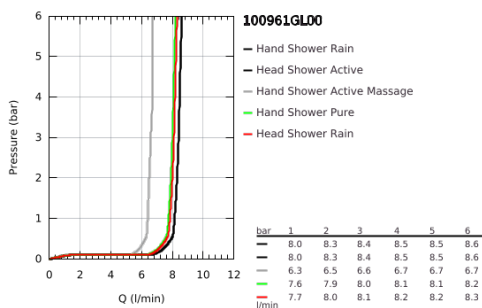

## 10 096 1GL 00 RAINSHOWER AQUA PURE SHOWER SYSTEM WITH SAFETY MIXER FOR WALL MOUNTING

### PRODUCT DESCRIPTION (1/2)

- Colour: cool sunrise
- consisting of:
  - horizontal 435 mm shower arm
  - exposed SmartControl thermostat with metal housing
  - allows change between:
    - head shower Rainshower Aqua Duo square 400 x 230 mm, black acrylic spray plate
    - swing angle 0° - 30°
    - spray patterns: GROHE PureRain, ActiveRain
  - hand shower Rainshower Aqua 130 (101 676), black acrylic spray plate
  - spray patterns: GROHE Rain, Rain+ and ActiveMassage
  - adjustable in height with gliding element
  - initial Rainshower Aqua Pure unit (101 672 9990) enclosed
  - shower hose 1750 mm
  - GROHE Rainshower Aqua Pure removes chlorine and odor (hand shower)
  - GROHE SmartTip showering spray selection via push of a ring
  - GROHE EcoJoy - less water, perfect flow
  - maximum flow rate (at 3 bar): 8.7 l/min
  - GROHE SmartControl with recessed metal buttons, push for ON-OFF, turn for volume adjustment from minimum to full flow
  - GROHE ProGrip Metal with knurl structure
  - GROHE TurboStat - compact cartridge with wax thermoelement
  - GROHE SafeStop - safety button at 38°C
  - GROHE SafeStop Plus - optional temperature limiter at 43°C included
  - integrated GROHE EasyReach shower tray (black glass)
  - GROHE DreamSpray - perfect spray pattern
  - GROHE LongLife finish
  - GROHE SpeedClean - effortless limescale removal
  - Inner WaterGuide - inner insulation for surface protection
  - TwistStop - to prevent hose from twisting
  - GROHE CoolTouch prevents scalding on hot surfaces
  - suitable for instantaneous heaters from 18 kW/h
  - minimum flow rate 5 l/min.