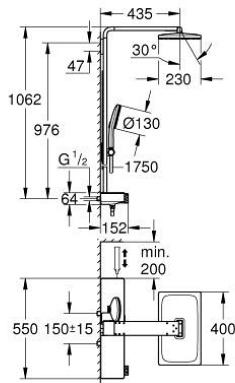

## 10 096 1GL 00 RAINSHOWER AQUA PURE SHOWER SYSTEM WITH SAFETY MIXER FOR WALL MOUNTING

### PRODUCT DESCRIPTION (1/2)

- Colour: cool sunrise
- consisting of:
  - horizontal 435 mm shower arm
  - exposed SmartControl thermostat with metal housing
  - allows change between:
    - head shower Rainshower Aqua Duo square 400 x 230 mm, black acrylic spray plate
    - swing angle 0° - 30°
    - spray patterns: GROHE PureRain, ActiveRain
  - hand shower Rainshower Aqua 130 (101 676), black acrylic spray plate
  - spray patterns: GROHE Rain, Rain+ and ActiveMassage
  - adjustable in height with gliding element
  - initial Rainshower Aqua Pure unit (101 672 9990) enclosed
  - shower hose 1750 mm
  - GROHE Rainshower Aqua Pure removes chlorine and odor (hand shower)
  - GROHE SmartTip showering spray selection via push of a ring
  - GROHE EcoJoy - less water, perfect flow
  - maximum flow rate (at 3 bar): 8.7 l/min
  - GROHE SmartControl with recessed metal buttons, push for ON-OFF, turn for volume adjustment from minimum to full flow
  - GROHE ProGrip Metal with knurl structure
  - GROHE TurboStat - compact cartridge with wax thermoelement
  - GROHE SafeStop - safety button at 38°C
  - GROHE SafeStop Plus - optional temperature limiter at 43°C included
  - integrated GROHE EasyReach shower tray (black glass)
  - GROHE DreamSpray - perfect spray pattern
  - GROHE LongLife finish
  - GROHE SpeedClean - effortless limescale removal
  - Inner WaterGuide - inner insulation for surface protection
  - TwistStop - to prevent hose from twisting
  - GROHE CoolTouch prevents scalding on hot surfaces
  - suitable for instantaneous heaters from 18 kW/h
  - minimum flow rate 5 l/min.