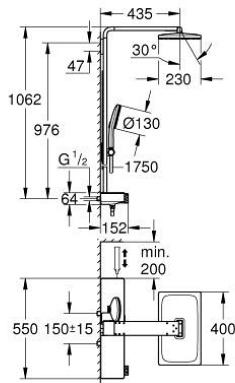

### PRODUCT DESCRIPTION (1/2)

- Colour: warm sunset
- consisting of:
  - horizontal 435 mm shower arm
  - exposed SmartControl thermostat with metal housing
  - allows change between:
    - head shower Rainshower Aqua Duo square 400 x 230 mm, black acrylic spray plate
    - swing angle 0° - 30°
    - spray patterns: GROHE PureRain, ActiveRain
  - hand shower Rainshower Aqua 130 (101 676), black acrylic spray plate
  - spray patterns: GROHE Rain, Rain+ and ActiveMassage
  - adjustable in height with gliding element
  - initial Rainshower Aqua Pure unit (101 672 9990) enclosed
  - shower hose 1750 mm
  - GROHE Rainshower Aqua Pure removes chlorine and odor (hand shower)
  - GROHE SmartTip showering spray selection via push of a ring
  - GROHE EcoJoy - less water, perfect flow
  - maximum flow rate (at 3 bar): 8.7 l/min
  - GROHE SmartControl with recessed metal buttons, push for ON-OFF, turn for volume adjustment from minimum to full flow
  - GROHE ProGrip Metal with knurl structure
  - GROHE TurboStat - compact cartridge with wax thermoelement
  - GROHE SafeStop - safety button at 38°C
  - GROHE SafeStop Plus - optional temperature limiter at 43°C included
  - integrated GROHE EasyReach shower tray (black glass)
  - GROHE DreamSpray - perfect spray pattern
  - GROHE LongLife finish
  - GROHE SpeedClean - effortless limescale removal
  - Inner WaterGuide - inner insulation for surface protection
  - TwistStop - to prevent hose from twisting
  - GROHE CoolTouch prevents scalding on hot surfaces
  - suitable for instantaneous heaters from 18 kW/h
  - minimum flow rate 5 l/min.