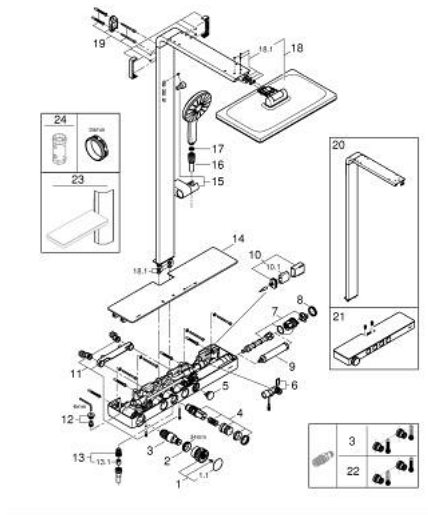

10 096 1DA 00 RAINSHOWER AQUA PURE SHOWER SYSTEM WITH SAFETY MIXER FOR WALL MOUNTING

SPARE PARTS, November 2022 – now

1. 1: temperature control handle (Spare part-nr. 108445DA00)
   - 1.1: cap (Spare part-nr. 108446DA00)
   - 2: Fitting ring (Spare part-nr. 47743000)
   - 3: Thermostatic compact cartridge 1/2" (Spare part-nr. 47439000)
   - 4: Pushbutton incl. cartridge (Spare part-nr. 108447DA00)
   - 5: pushbutton filter (Spare part-nr. 108448DA00)
   - 6: flow sensor (Spare part-nr. 1084529990)
   - 7: filter lock incl. dummy (Spare part-nr. 1084519990)
   - 8: cap filter (Spare part-nr. 108449DA00)
   - 9: Filter cartridge for Rainshower Aqua Pure (Spare part-nr. 1016729990)
   - 10: Battery housing with battery (Spare part-nr. 42393000)
   - 10.1: Battery (Spare part-nr. 42886000)
   - 11: S-Union 1/2" X 3/4" (Spare part-nr. 1084559990)
   - 12: non-return valves (Spare part-nr. 108460999M)
   - 13: outlet nipple (Spare part-nr. 1084540000)
   - 13.1: Non-return valve (Spare part-nr. 08565000)
   - 14: cover (Spare part-nr. 108484K000)
   - 15: glider (Spare part-nr. 108592DA00)
   - 16: shower hose (Spare part-nr. 108655DA00)
   - 17: Dirt strainer (Spare part-nr. 0700200M)
   - 18: spare head shower (Spare part-nr. 108652DA00)
   - 18.1: set of replacement parts (Spare part-nr. 108603DA00)
   - 19: shower rail holder (Spare part-nr. 108588DA00)
   - 20: exchange shower system (Spare part-nr. 108558DA00)
   - 21: exchange-thermostat (Spare part-nr. 108549DA00)
   - 22: GROHE TurboStat cartridge 1/2" (Spare part-nr. 47175000)*
   - 23: Shelf (Spare part-nr. 101677DA00)*
   - 24: Socket Spanner (Spare part-nr. 19332000)*
2. Optional accessories