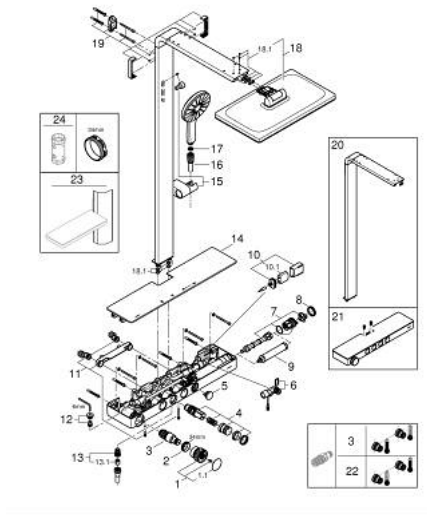

10 096 1AL 00 RAINSHOWER AQUA PURE SHOWER SYSTEM WITH SAFETY MIXER FOR WALL MOUNTING

SPARE PARTS, November 2022 – now

- 1: temperature control handle (Spare part-nr. 108445AL00)
 - 1.1: cap (Spare part-nr. 108446AL00)
 - 2: Fitting ring (Spare part-nr. 47743000)
 - 3: Thermostatic compact cartridge 1/2" (Spare part-nr. 47439000)
 - 4: Pushbutton incl. cartridge (Spare part-nr. 108447AL00)
 - 5: pushbutton filter (Spare part-nr. 108448AL00)
 - 6: flow sensor (Spare part-nr. 1084529990)
 - 7: filter lock incl. dummy (Spare part-nr. 1084519990)
 - 8: cap filter (Spare part-nr. 108449AL00)
 - 9: Filter cartridge for Rainshower Aqua Pure (Spare part-nr. 1016729990)
 - 10: Battery housing with battery (Spare part-nr. 42393000)
 - 10.1: Battery (Spare part-nr. 42886000)
 - 11: S-Union 1/2" X 3/4" (Spare part-nr. 1084559990)
 - 12: non-return valves (Spare part-nr. 108460999M)
 - 13: outlet nipple (Spare part-nr. 1084540000)
 - 13.1: Non-return valve (Spare part-nr. 08565000)
 - 14: cover (Spare part-nr. 108484K000)
 - 15: glider (Spare part-nr. 108592AL00)
 - 16: shower hose (Spare part-nr. 108655A000)
 - 17: Dirt strainer (Spare part-nr. 0700200M)
 - 18: spare head shower (Spare part-nr. 108652AL00)
 - 18.1: set of replacement parts (Spare part-nr. 108603AL00)
 - 19: shower rail holder (Spare part-nr. 108588AL00)
 - 20: exchange shower system (Spare part-nr. 108558AL00)
 - 21: exchange-thermostat (Spare part-nr. 108549AL00)
 - 22: GROHE TurboStat cartridge 1/2" (Spare part-nr. 47175000)*
 - 23: Shelf (Spare part-nr. 101677AL00)*
 - 24: Socket Spanner (Spare part-nr. 19332000)*
- * Optional accessories