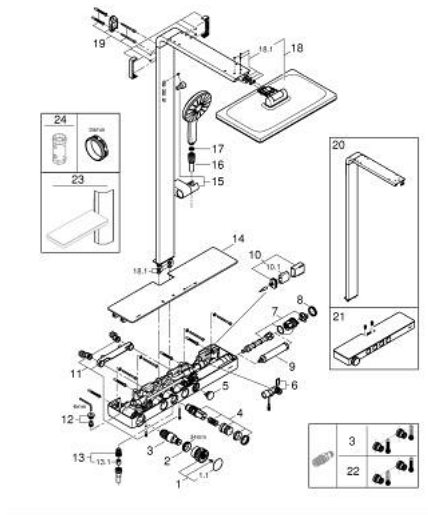

10 096 100 00 RAINSHOWER AQUA PURE SHOWER SYSTEM WITH SAFETY MIXER FOR WALL MOUNTING

SPARE PARTS, November 2022 – now

1. 1: temperature control handle (Spare part-nr. 1084450000)
   - 1.1: cap (Spare part-nr. 1084460000)
   - 2: Fitting ring (Spare part-nr. 47743000)
   - 3: Thermostatic compact cartridge 1/2" (Spare part-nr. 47439000)
   - 4: Pushbutton incl. cartridge (Spare part-nr. 1084470000)
   - 5: pushbutton filter (Spare part-nr. 1084480000)
   - 6: flow sensor (Spare part-nr. 1084529990)
   - 7: filter lock incl. dummy (Spare part-nr. 1084519990)
   - 8: cap filter (Spare part-nr. 1084490000)
   - 9: Filter cartridge for Rainshower Aqua Pure (Spare part-nr. 1016729990)
   - 10: Battery housing with battery (Spare part-nr. 42393000)
   - 10.1: Battery (Spare part-nr. 42886000)
   - 11: S-Union 1/2" X 3/4" (Spare part-nr. 1084559990)
   - 12: non-return valves (Spare part-nr. 108460999M)
   - 13: outlet nipple (Spare part-nr. 1084540000)
   - 13.1: Non-return valve (Spare part-nr. 08565000)
   - 14: cover (Spare part-nr. 108484LN00)
   - 15: glider (Spare part-nr. 1085920000)
   - 16: shower hose (Spare part-nr. 1086550000)
   - 17: Dirt strainer (Spare part-nr. 0700200M)
   - 18: spare head shower (Spare part-nr. 1086520000)
   - 18.1: set of replacement parts (Spare part-nr. 1086030000)
   - 19: shower rail holder (Spare part-nr. 1085880000)
   - 20: exchange shower system (Spare part-nr. 1085580000)
   - 21: exchange-thermostat (Spare part-nr. 1085490000)
   - 22: GROHE TurboStat cartridge 1/2" (Spare part-nr. 47175000)*
   - 23: Shelf (Spare part-nr. 1016770000)*
   - 24: Socket Spanner (Spare part-nr. 19332000)*
2. Optional accessories