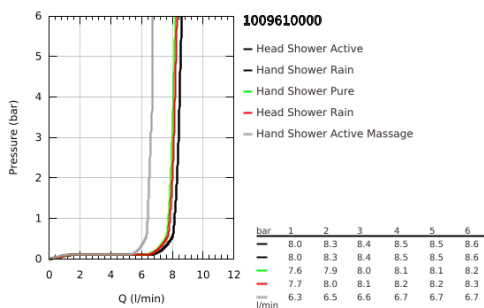

10 096 100 00 RAINSHOWER AQUA PURE SHOWER SYSTEM WITH SAFETY MIXER FOR WALL MOUNTING

PRODUCT DESCRIPTION (1/2)

- Colour: chrome
- consisting of:
 - horizontal 435 mm shower arm
 - exposed SmartControl thermostat with metal housing
 - allows change between:
 - head shower Rainshower Aqua Duo square, 400 x 230 mm, white acrylic spray plate
 - swing angle 0° - 30°
 - spray patterns: GROHE PureRain, ActiveRain
 - hand shower Rainshower Aqua 130 (101 676 0000), white acrylic spray plate
 - spray patterns: GROHE Rain, Rain+ and ActiveMassage
 - adjustable in height with gliding element
 - initial Rainshower Aqua Pure unit (101 672 9990) enclosed
 - shower hose 1750 mm
 - GROHE Rainshower Aqua Pure removes chlorine and odor (hand shower)
 - GROHE SmartTip showering spray selection via push of a ring
 - GROHE EcoJoy - less water, perfect flow
 - maximum flow rate (at 3 bar): 8.7 l/min
 - GROHE SmartControl with recessed metal buttons, push for ON-OFF, turn for volume adjustment from minimum to full flow
 - GROHE ProGrip Metal with knurl structure
 - GROHE TurboStat - compact cartridge with wax thermoelement
 - GROHE SafeStop - safety button at 38°C
 - GROHE SafeStop Plus - optional temperature limiter at 43°C included
 - integrated GROHE EasyReach shower tray (white glass)
 - GROHE DreamSpray - perfect spray pattern
 - GROHE LongLife finish
 - GROHE SpeedClean - effortless limescale removal
 - Inner WaterGuide - inner insulation for surface protection
 - TwistStop - to prevent hose from twisting
 - GROHE CoolTouch prevents scalding on hot surfaces
 - suitable for instantaneous heaters from 18 kW/h