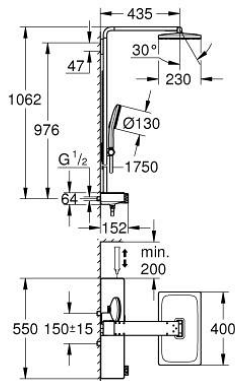

10 096 100 00 RAINSHOWER AQUA PURE SHOWER SYSTEM WITH SAFETY MIXER FOR WALL MOUNTING

PRODUCT DESCRIPTION (1/2)

- Colour: chrome
- consisting of:
 - horizontal 435 mm shower arm
 - exposed SmartControl thermostat with metal housing
 - allows change between:
 - head shower Rainshower Aqua Duo square, 400 x 230 mm, white acrylic spray plate
 - swing angle 0° - 30°
 - spray patterns: GROHE PureRain, ActiveRain
 - hand shower Rainshower Aqua 130 (101 676 0000), white acrylic spray plate
 - spray patterns: GROHE Rain, Rain+ and ActiveMassage
 - adjustable in height with gliding element
 - initial Rainshower Aqua Pure unit (101 672 9990) enclosed
 - shower hose 1750 mm
 - GROHE Rainshower Aqua Pure removes chlorine and odor (hand shower)
 - GROHE SmartTip showering spray selection via push of a ring
 - GROHE EcoJoy - less water, perfect flow
 - maximum flow rate (at 3 bar): 8.7 l/min
 - GROHE SmartControl with recessed metal buttons, push for ON-OFF, turn for volume adjustment from minimum to full flow
 - GROHE ProGrip Metal with knurl structure
 - GROHE TurboStat - compact cartridge with wax thermoelement
 - GROHE SafeStop - safety button at 38°C
 - GROHE SafeStop Plus - optional temperature limiter at 43°C included
 - integrated GROHE EasyReach shower tray (white glass)
 - GROHE DreamSpray - perfect spray pattern
 - GROHE LongLife finish
 - GROHE SpeedClean - effortless limescale removal
 - Inner WaterGuide - inner insulation for surface protection
 - TwistStop - to prevent hose from twisting
 - GROHE CoolTouch prevents scalding on hot surfaces
 - suitable for instantaneous heaters from 18 kW/h