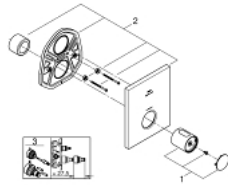

10 075 3MS 00 GROHTHERM F SAFETY MIXER TRIM

PRODUCT DESCRIPTION

- Colour: satin steel
- for high-flow, multiple outlet custom shower applications
- requires separate volume controls
- for use with Rapido T rough-in box 35 500 000 sold separately
- GROHE LongLife finish
- GROHE SafeStop - safety button at 38°C
- GROHE SafeStop Plus - optional temperature limiter at 43°C included
- metal handle for temperature control
- rectangular metal wall escutcheon with hidden fixing and hidden sealings
- flow rate:
 - - max. 53 l/min at 3 bar by using all 3 outlets at the same time
 - - bottom outlet 50 l/min. at 3 bar
 - - top outlets left/right, each 36 l/min. at 3 bar
- without concealed body

10 075 3MS 00 **GROHTHERM F SAFETY MIXER TRIM**

SPARE PARTS, October 2022 – now

1: Temperature control handle (Spare part-nr. 47900MS0)

2: escutcheon (Spare part-nr. 47902MS0)

3: Extension-set 27.5 mm (Spare part-nr. 47781000)*