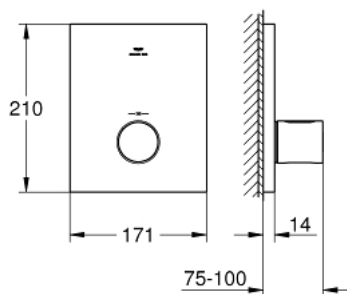

10 075 3MS 00 GROHTHERM F SAFETY MIXER TRIM

PRODUCT DESCRIPTION

- Colour: satin steel
- for high-flow, multiple outlet custom shower applications
- requires separate volume controls
- for use with Rapido T rough-in box 35 500 000 sold separately
- GROHE LongLife finish
- GROHE SafeStop - safety button at 38°C
- GROHE SafeStop Plus - optional temperature limiter at 43°C included
- metal handle for temperature control
- rectangular metal wall escutcheon with hidden fixing and hidden sealings
- flow rate:
 - - max. 53 l/min at 3 bar by using all 3 outlets at the same time
 - - bottom outlet 50 l/min. at 3 bar
 - - top outlets left/right, each 36 l/min. at 3 bar
- without concealed body

10 075 3MS 00 **GROHTHERM F SAFETY MIXER TRIM**

SPARE PARTS, October 2022 – now

1: Temperature control handle (Spare part-nr. 47900MS0)

2: escutcheon (Spare part-nr. 47902MS0)

3: Extension-set 27.5 mm (Spare part-nr. 47781000)*