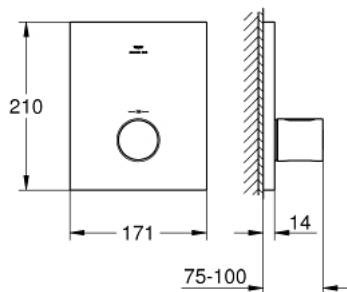

10 075 3MG 00 GROHTHERM F SAFETY MIXER TRIM

PRODUCT DESCRIPTION

- Colour: satin graphite
- for high-flow, multiple outlet custom shower applications
- requires separate volume controls
- for use with Rapido T rough-in box 35 500 000 sold separately
- GROHE LongLife finish
- GROHE SafeStop - safety button at 38°C
- GROHE SafeStop Plus - optional temperature limiter at 43°C included
- metal handle for temperature control
- rectangular metal wall escutcheon with hidden fixing and hidden sealings
- flow rate:
 - - max. 53 l/min at 3 bar by using all 3 outlets at the same time
 - - bottom outlet 50 l/min. at 3 bar
 - - top outlets left/right, each 36 l/min. at 3 bar
- without concealed body

10 075 3MG 00 GROHTHERM F SAFETY MIXER TRIM

SPARE PARTS, October 2022 – now

1: Temperature control handle (Spare part-nr. 47900MG0)

2: escutcheon (Spare part-nr. 47902MG0)

3: Extension-set 27.5 mm (Spare part-nr. 47781000)*