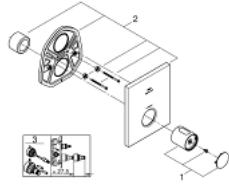

10 075 3MG 00 GROHTHERM F SAFETY MIXER TRIM

PRODUCT DESCRIPTION

- Colour: satin graphite
- for high-flow, multiple outlet custom shower applications
- requires separate volume controls
- for use with Rapido T rough-in box 35 500 000 sold separately
- GROHE LongLife finish
- GROHE SafeStop - safety button at 38°C
- GROHE SafeStop Plus - optional temperature limiter at 43°C included
- metal handle for temperature control
- rectangular metal wall escutcheon with hidden fixing and hidden sealings
- flow rate:
 - - max. 53 l/min at 3 bar by using all 3 outlets at the same time
 - - bottom outlet 50 l/min. at 3 bar
 - - top outlets left/right, each 36 l/min. at 3 bar
- without concealed body

10 075 3MG 00 GROHTHERM F SAFETY MIXER TRIM

SPARE PARTS, October 2022 – now

1: Temperature control handle (Spare part-nr. 47900MG0)

2: escutcheon (Spare part-nr. 47902MG0)

3: Extension-set 27.5 mm (Spare part-nr. 47781000)*